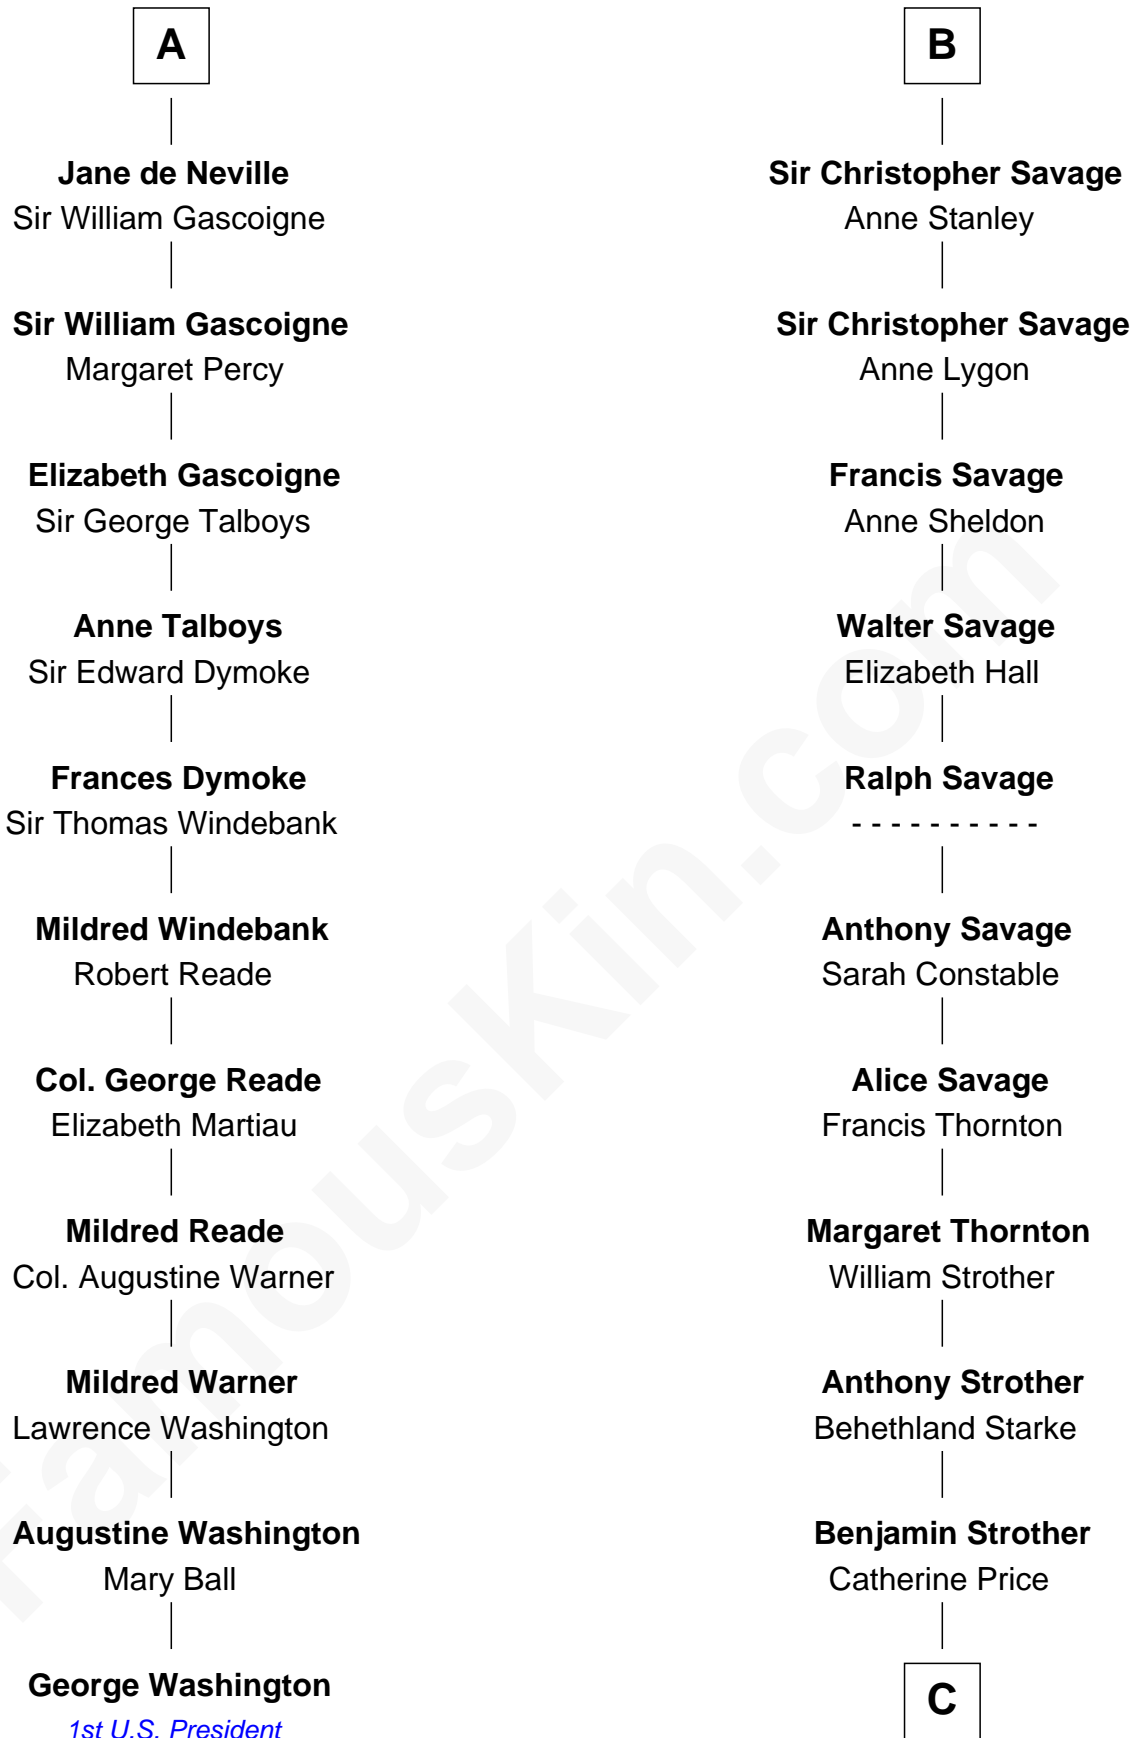

**FamousKin.com**  
**Relationship Chart of**  
**George Washington**  
*1st U.S. President*

17th cousin 4 times removed of

**Randolph Scott**  
*Movie Actor*

**Sir Humphrey de Bohun**  
 Eleanor de Braiose

**C**

—  
**Catherine Price Strother**

Joseph Minor Crane

—  
**John William Crane**

Margaret Ann Sadler

—  
**Joseph Minor Crane**

Lavinia Lionberger

—  
**Lucy Lionberger Crane**

George Grant Scott

—  
**Randolph Scott**

*Movie Actor*