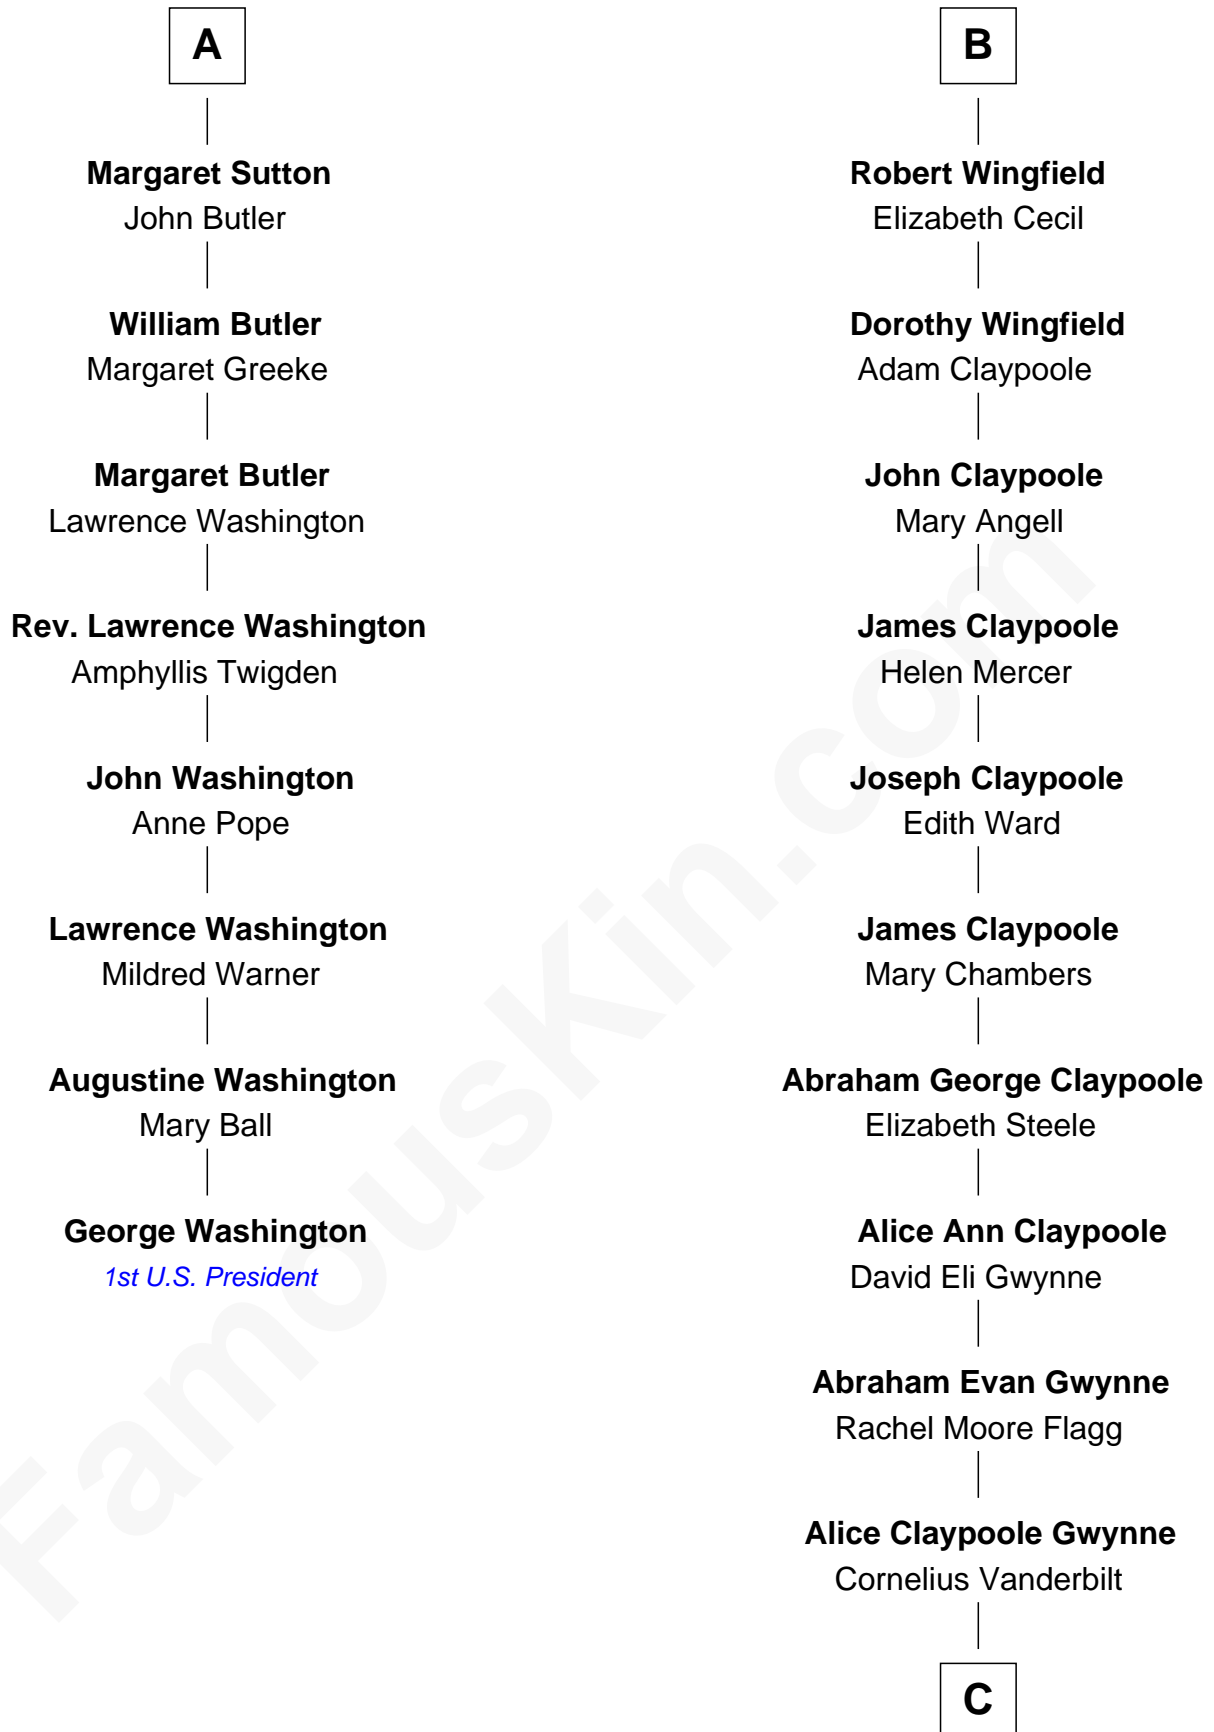

FamousKin.com
Relationship Chart of
George Washington
1st U.S. President

14th cousin 5 times removed of
Anderson Cooper
Television Journalist

C

Reginald Claypoole Vanderbilt

Gloria Maria Mercedes Morgan

Gloria Laura Morgan Vanderbilt

Wyatt Emory Cooper

Anderson Cooper

Television Journalist

FamousKin.com