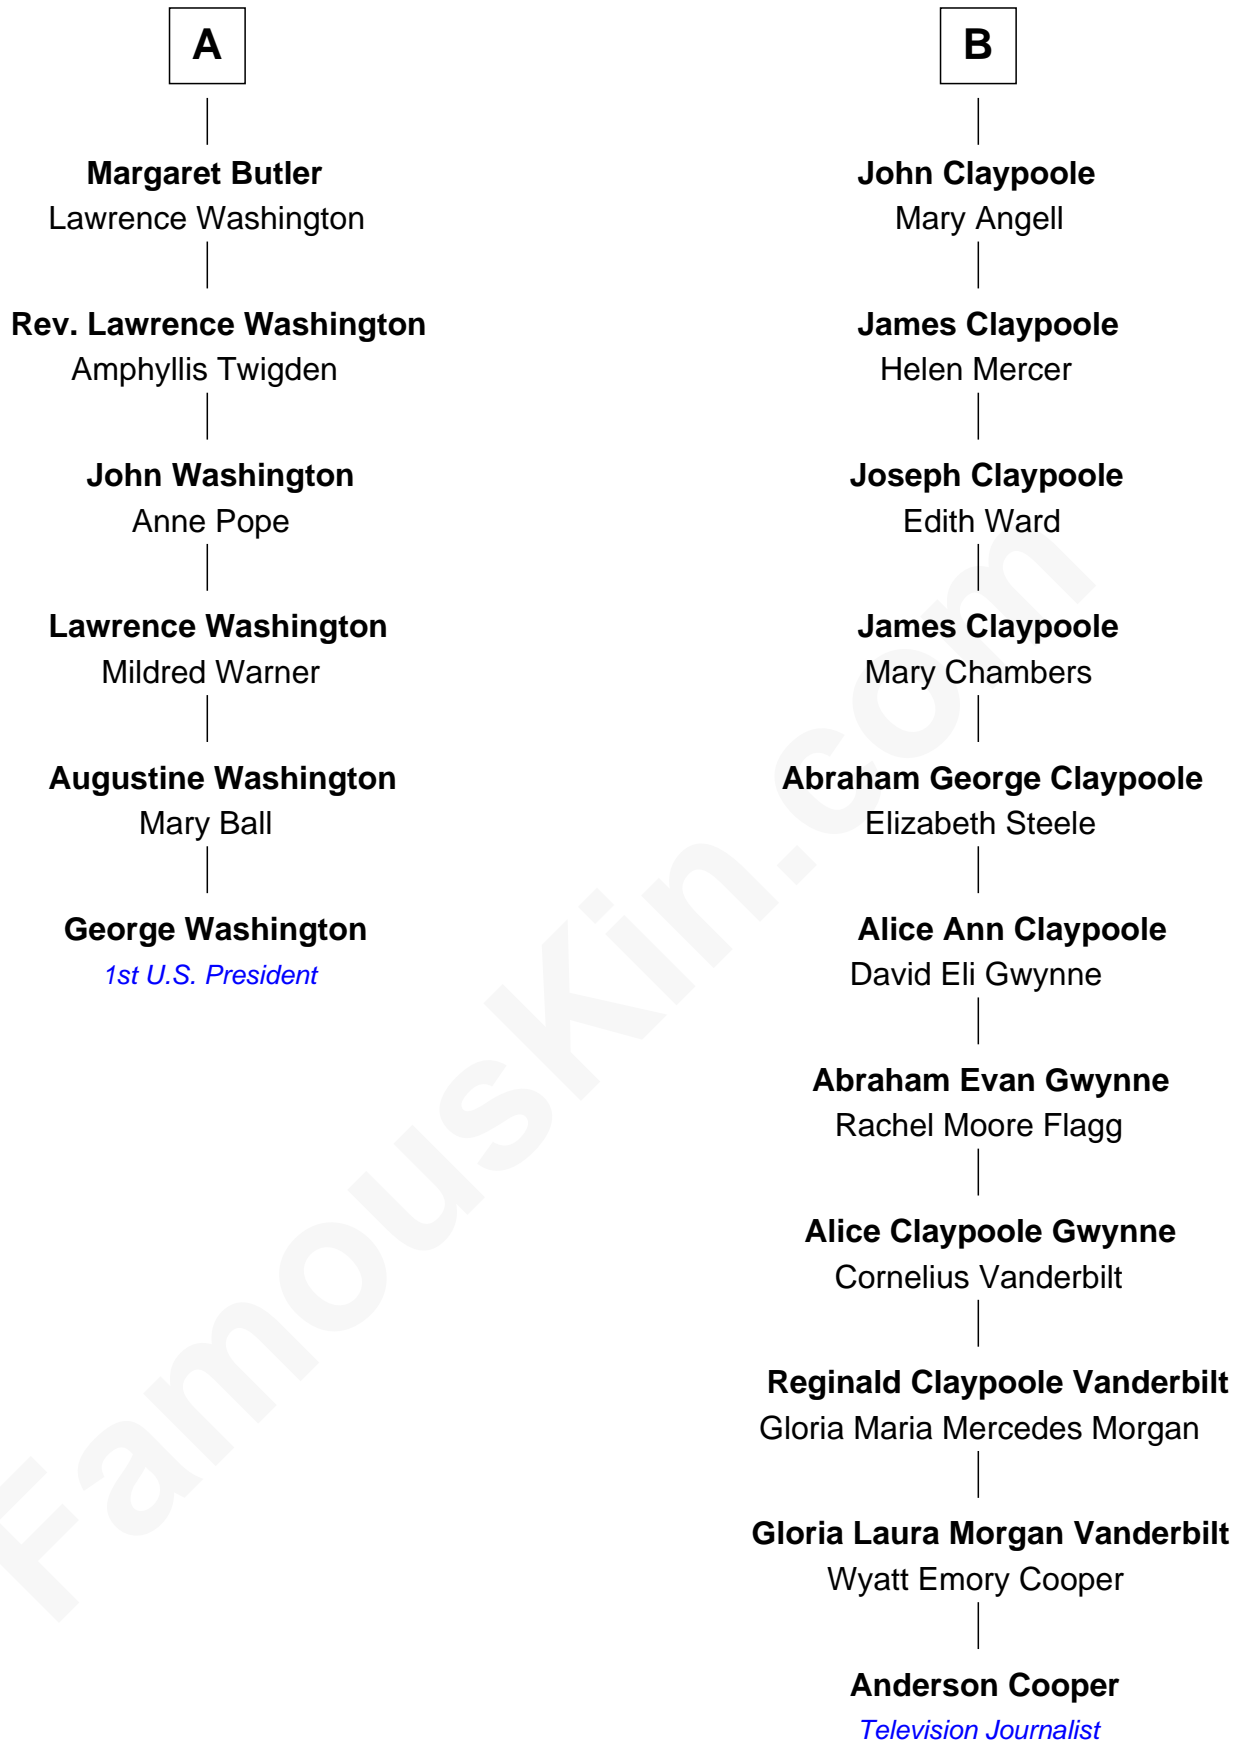

FamousKin.com
Relationship Chart of
George Washington
1st U.S. President

12th cousin 5 times removed of

Anderson Cooper
Television Journalist

Anderson Cooper photo by [Tulane Public Relations](#) (CC BY 2.0)