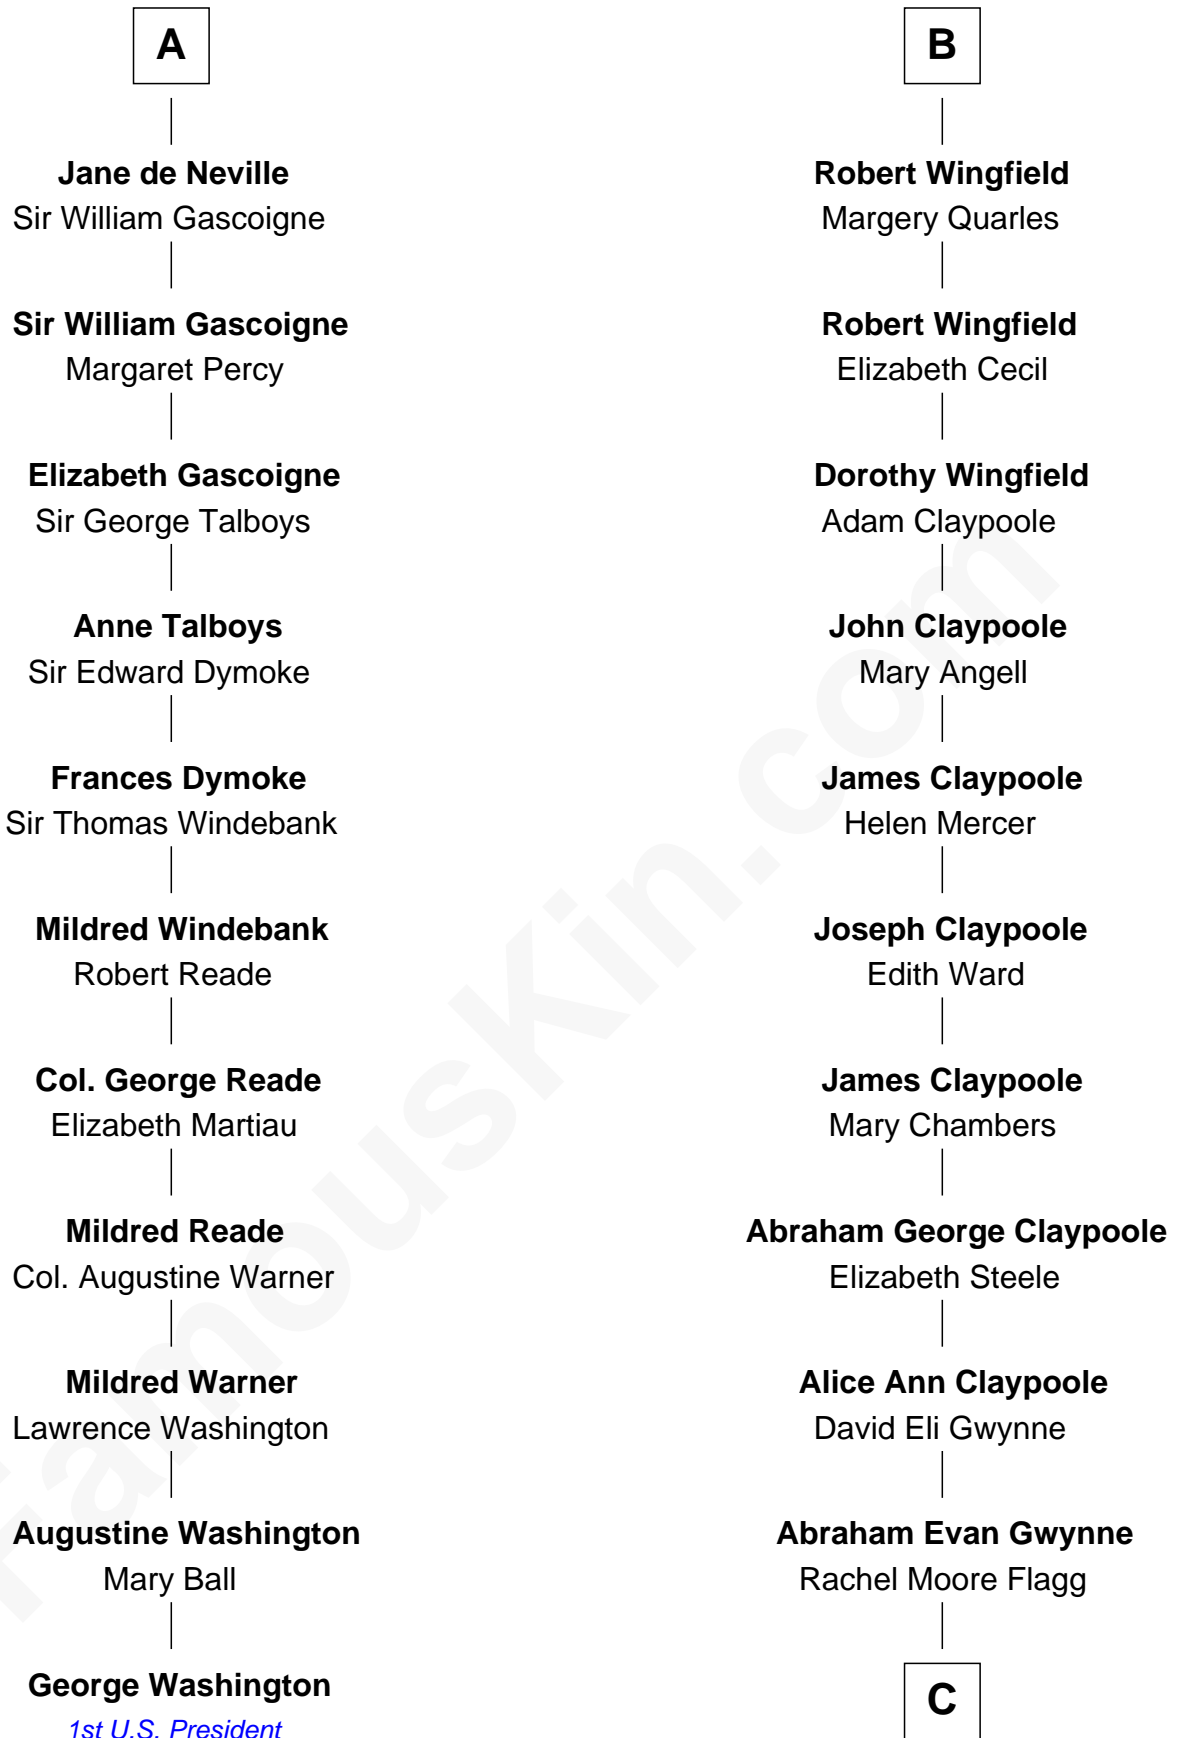

FamousKin.com
Relationship Chart of
George Washington
1st U.S. President

17th cousin 3 times removed of
Anderson Cooper
Television Journalist

Sir Humphrey de Bohun
 Eleanor de Braiose

C

Alice Claypoole Gwynne

Cornelius Vanderbilt

Reginald Claypoole Vanderbilt

Gloria Maria Mercedes Morgan

Gloria Laura Morgan Vanderbilt

Wyatt Emory Cooper

Anderson Cooper

Television Journalist