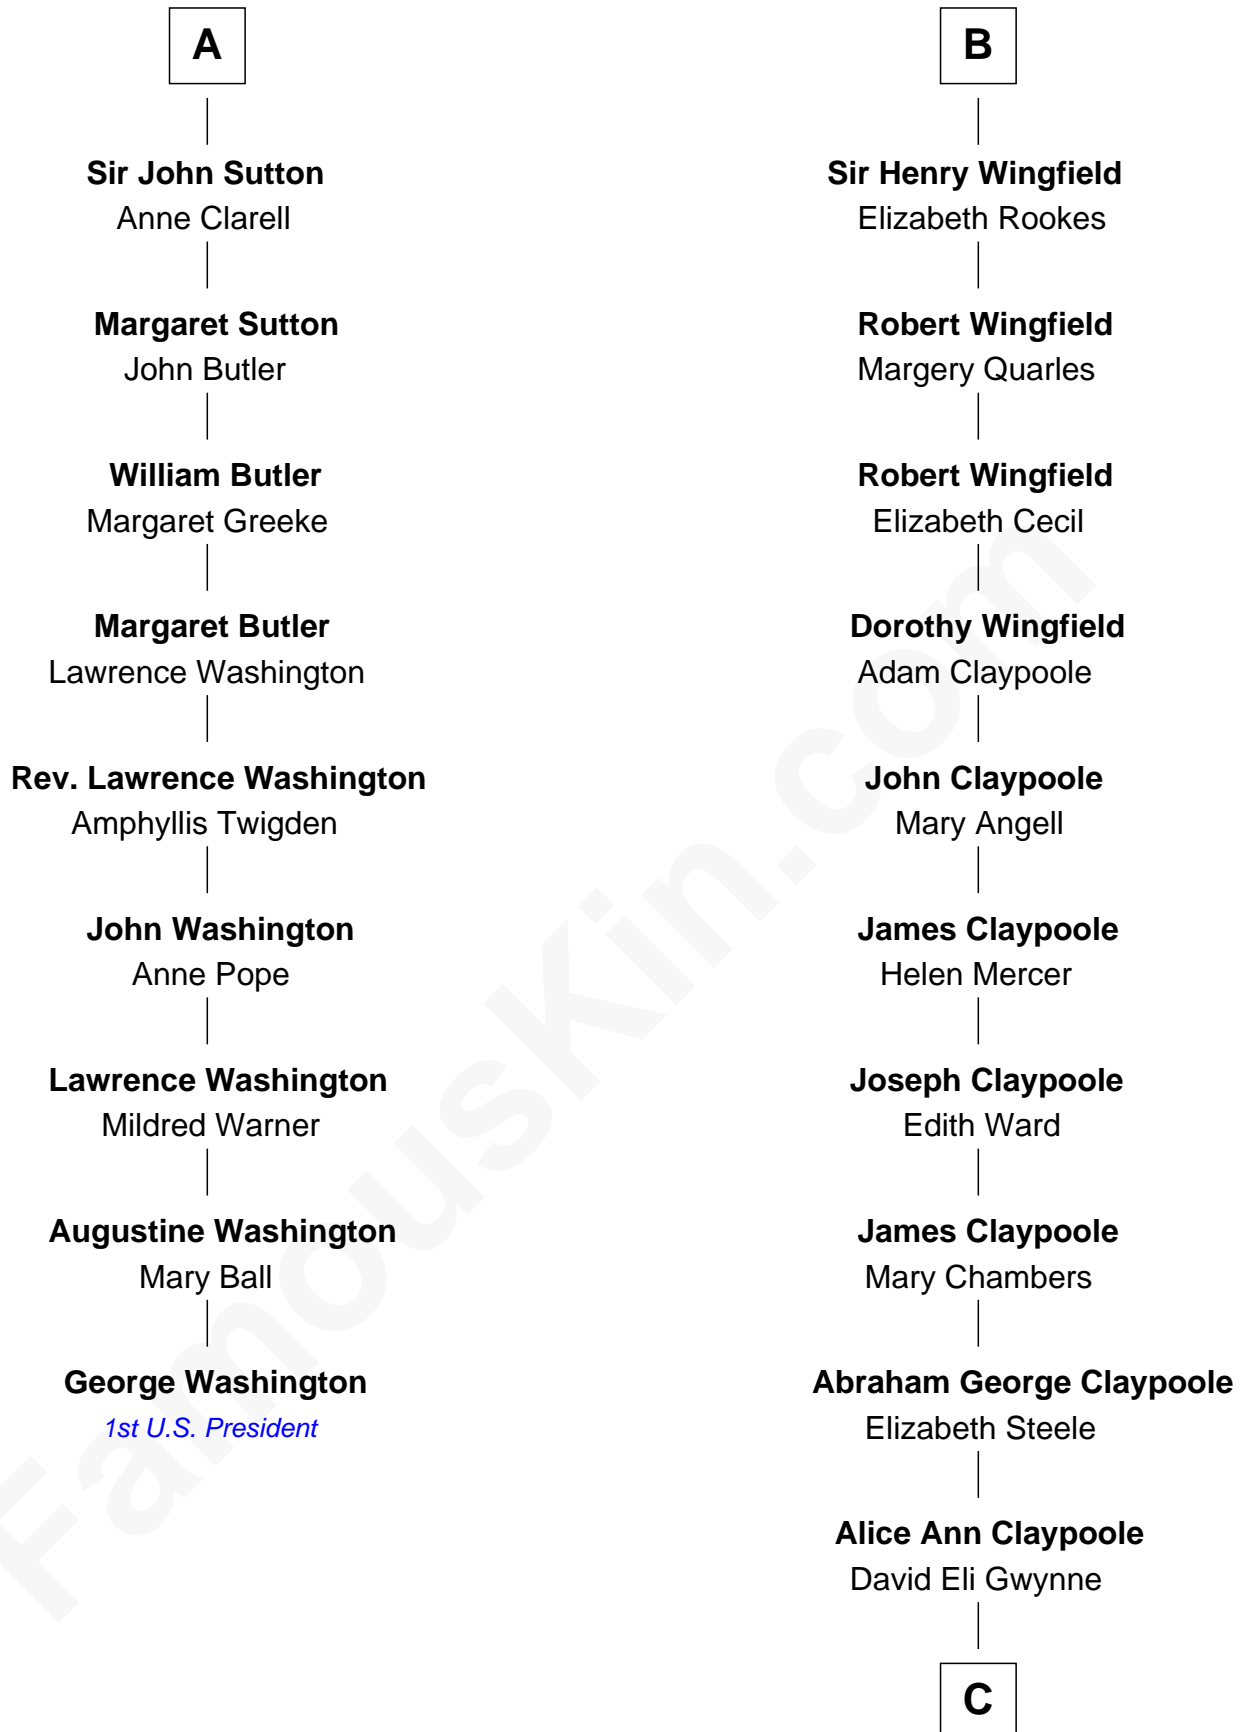

FamousKin.com
Relationship Chart of
George Washington
1st U.S. President

15th cousin 6 times removed of
Anderson Cooper
Television Journalist

William de Braiose
 Eva Marshal

Eve de Braiose
 Sir William de Cantilupe

Milicent de Cantilupe
 Eudo la Zouche

Eve la Zouche
 Sir Maurice de Berkeley

Thomas de Berkeley
 Katherine de Clyvedon

Sir John Berkeley
 Elizabeth Betteshorne

Elizabeth Berkeley
 Sir John Sutton

Sir Edmund Sutton
 Joyce Tiptoft

A

Eleanor de Braiose
 Sir Humphrey de Bohun

Humphrey de Bohun
 Maud de Fiennes

Humphrey de Bohun
 Elizabeth Plantagenet

Sir William de Bohun
 Elizabeth de Badlesmere

Elizabeth de Bohun
 Sir Richard Fitzalan

Elizabeth Fitzalan
 Sir Robert Goushill

Elizabeth Goushill
 Sir Robert Wingfield

B

C

Abraham Evan Gwynne

Rachel Moore Flagg

Alice Claypoole Gwynne

Cornelius Vanderbilt