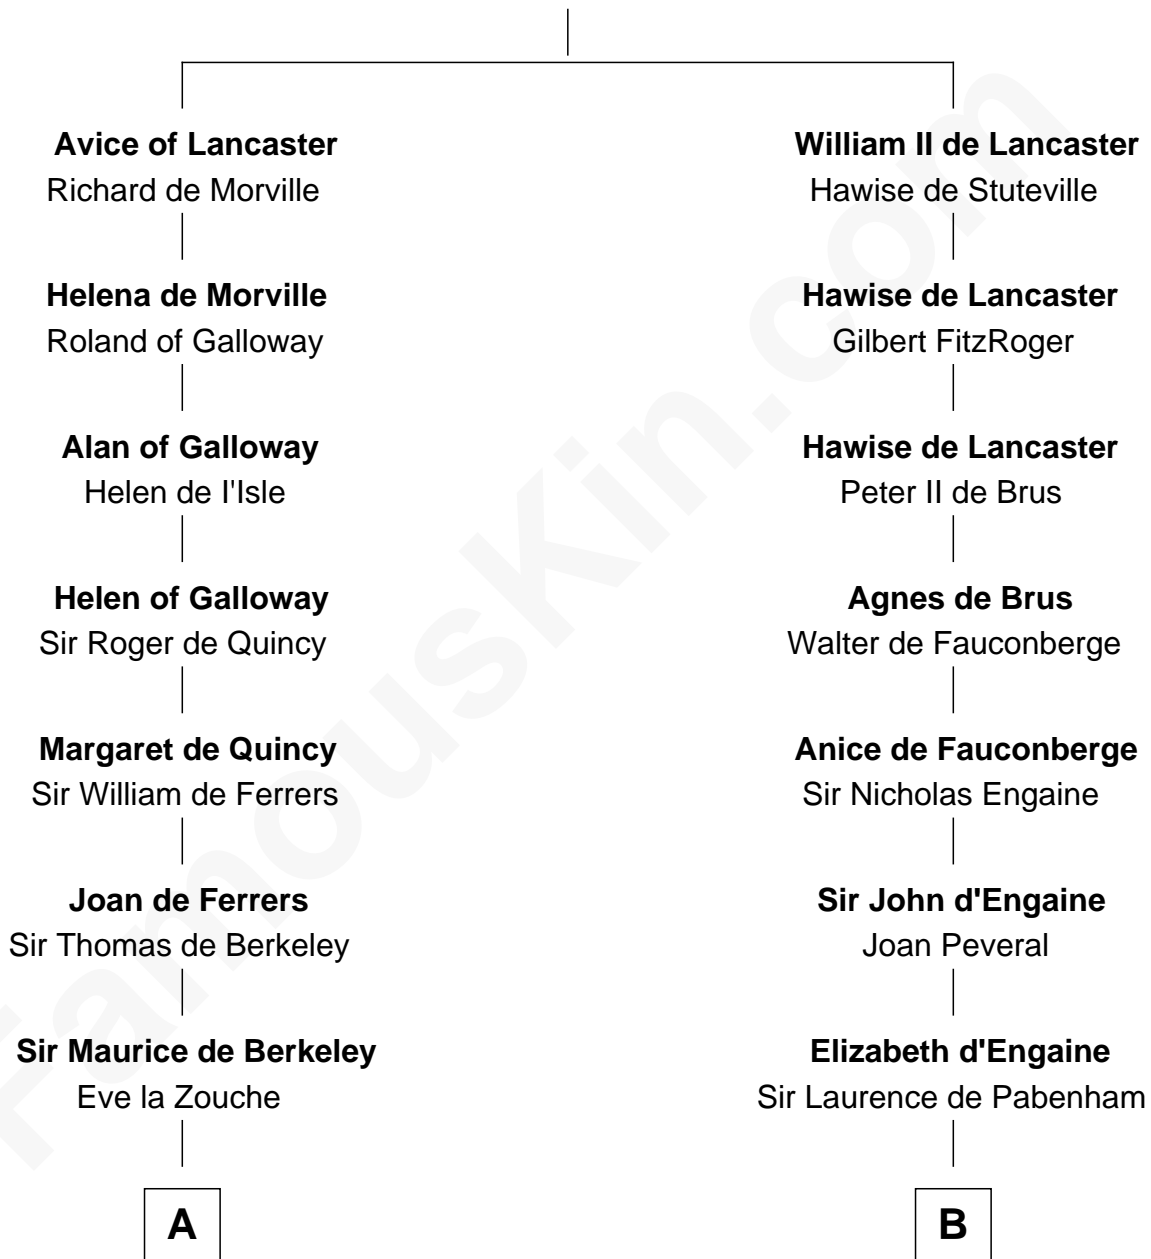

FamousKin.com
Relationship Chart of
George Washington
1st U.S. President

19th cousin 2 times removed of

Julia (Ward) Howe
Author of "The Battle Hymn of the Republic"

William I de Lancaster
 Gundred de Warenne

C

Lawrence Washington

Mildred Warner

Augustine Washington

Mary Ball

George Washington

1st U.S. President

D

Deborah Greene

Simon Ray

Anna Ray

Samuel Ward

Samuel Ward

Phebe Greene

Samuel Ward

Julia Rush Cutler