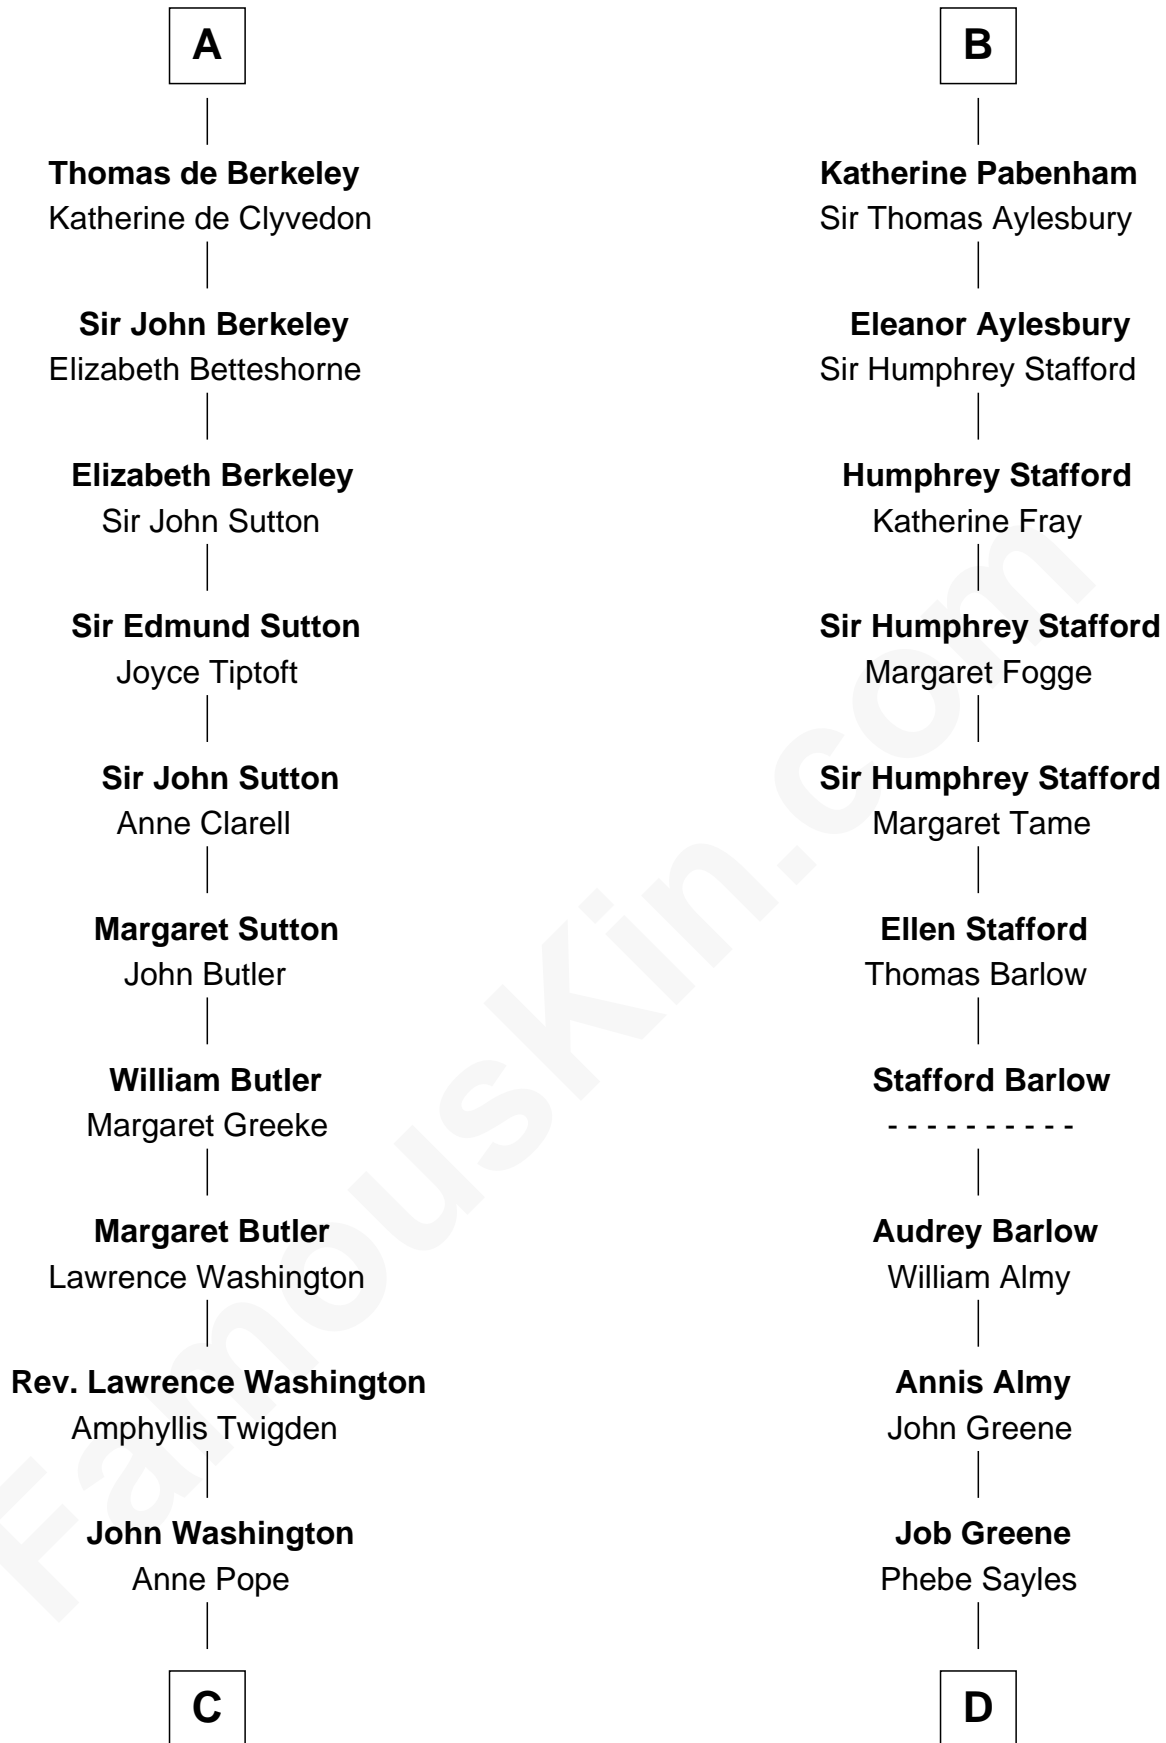

FamousKin.com
Relationship Chart of
George Washington
1st U.S. President

19th cousin 2 times removed of

Julia (Ward) Howe
Author of "The Battle Hymn of the Republic"

William I de Lancaster
 Gundred de Warenne

C

Lawrence Washington

Mildred Warner

Augustine Washington

Mary Ball

George Washington

1st U.S. President

D

Deborah Greene

Simon Ray

Anna Ray

Samuel Ward

Samuel Ward

Phebe Greene

Samuel Ward

Julia Rush Cutler