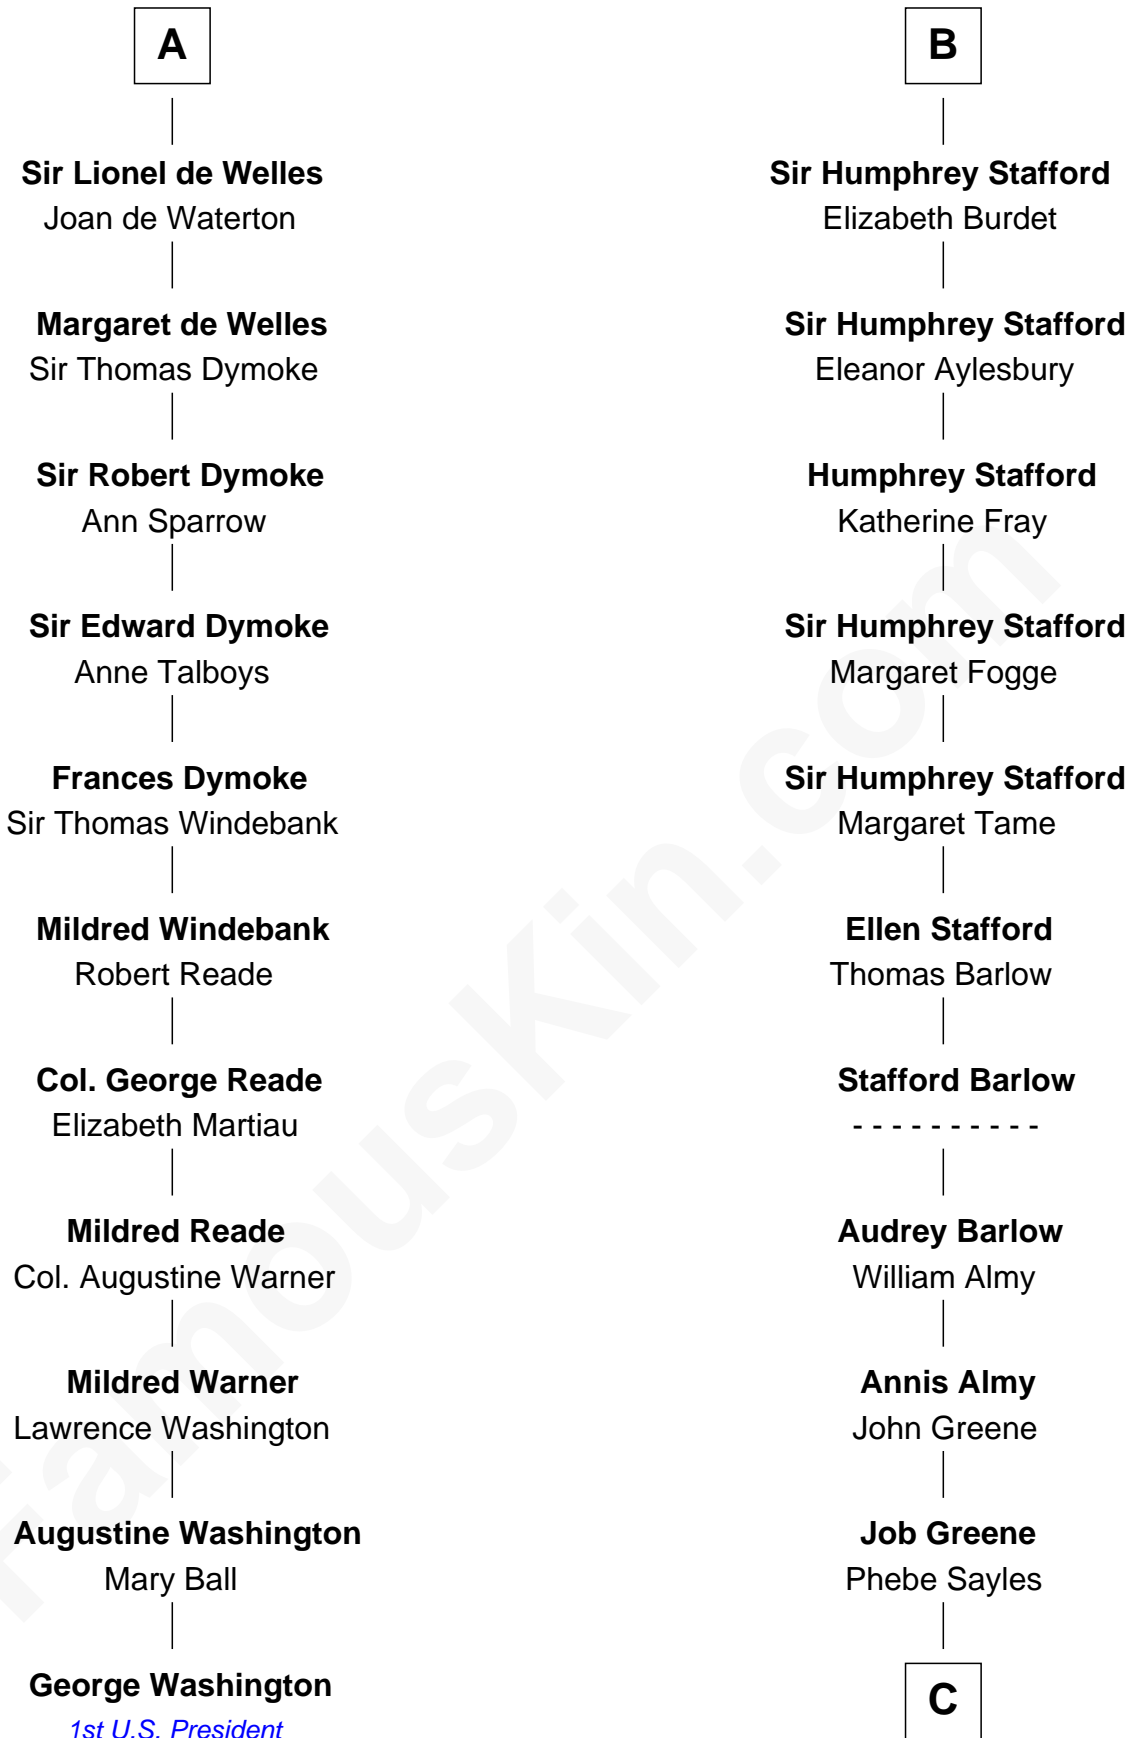

FamousKin.com
Relationship Chart of
George Washington
1st U.S. President

17th cousin 4 times removed of

Julia (Ward) Howe
Author of "The Battle Hymn of the Republic"

C

Deborah Greene

Simon Ray

Anna Ray

Samuel Ward

Samuel Ward

Phebe Greene

Samuel Ward

Julia Rush Cutler

Julia (Ward) Howe

American Poet