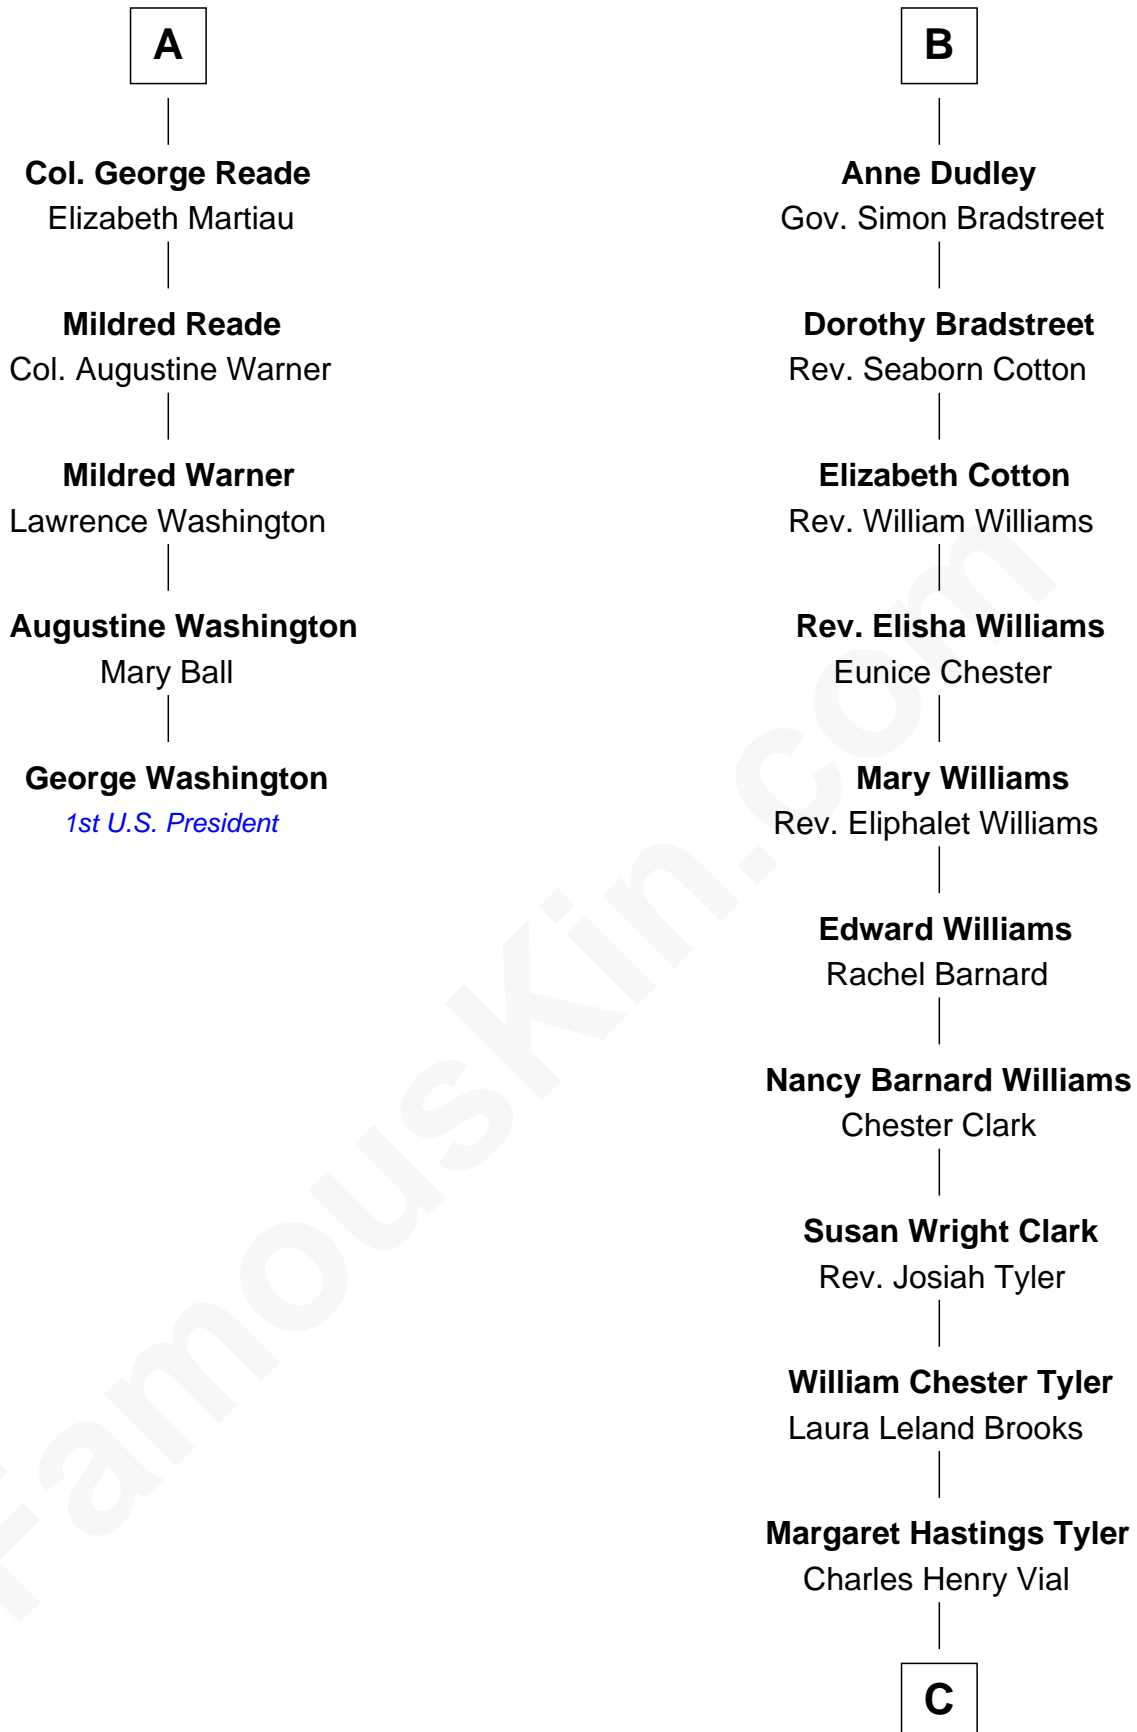

FamousKin.com

Relationship Chart of

George Washington

1st U.S. President

11th cousin 8 times removed of

Kate Upton

Sports Illustrated Swimsuit Cover Model

Sir Ralph Neville

Joan Beaufort

C

Elizabeth Brooks Vial
Stephen Edward Upton

Jefferson Matthew Upton
Shelley Fawn Davis

Kate Upton
Model and Actress

FamousKin.com