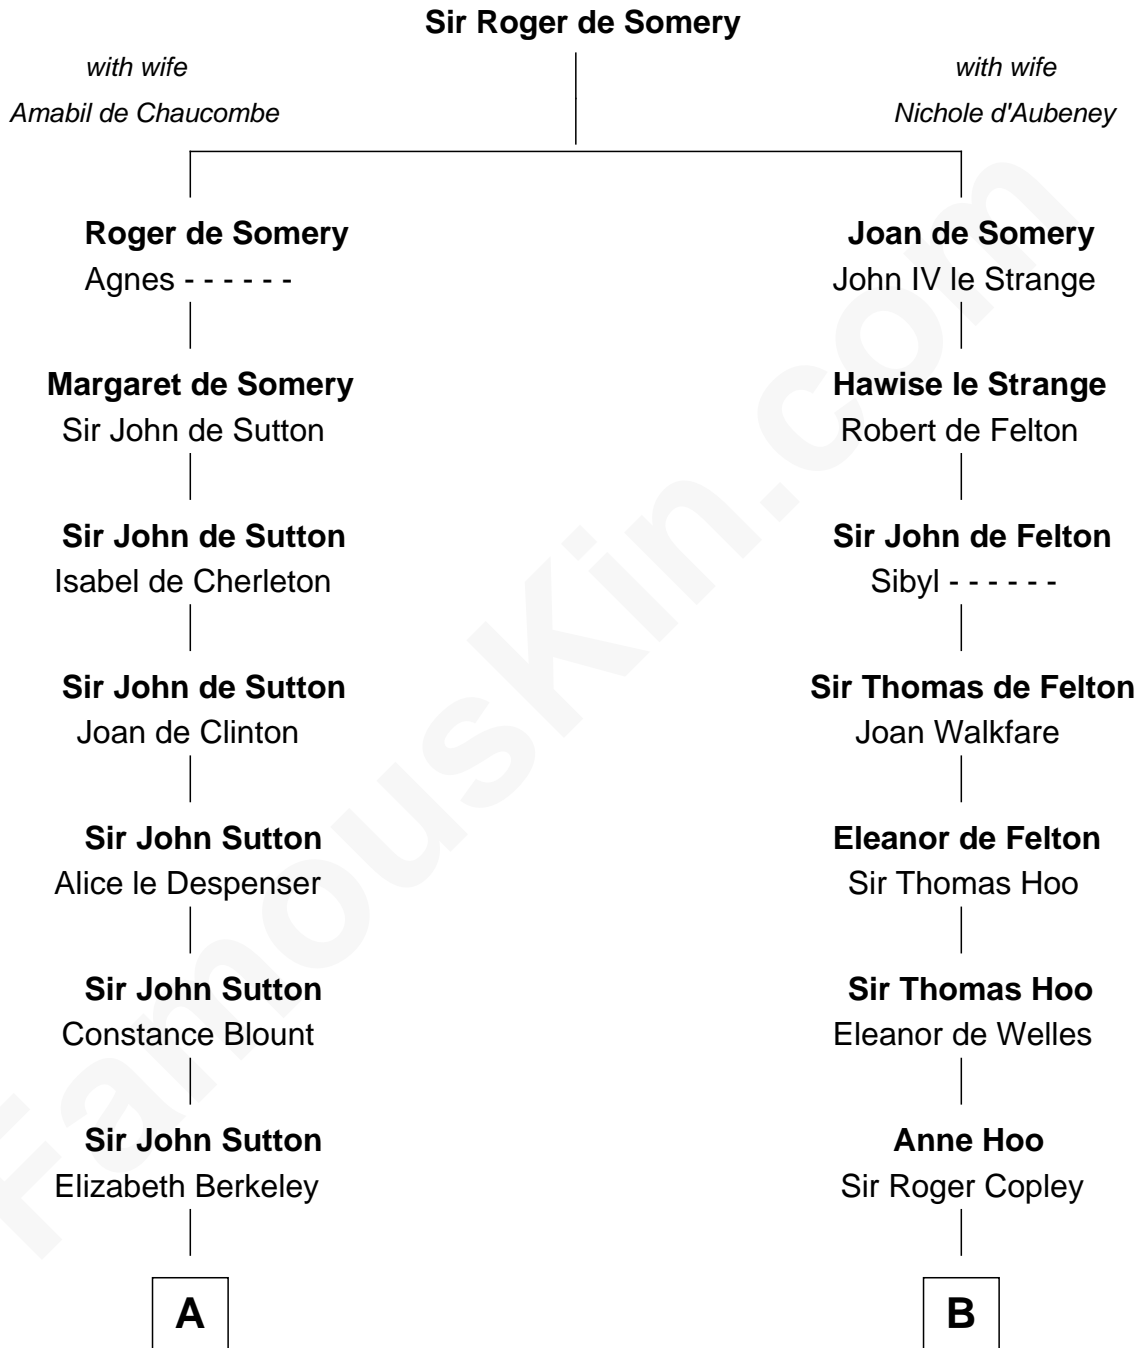

FamousKin.com
Relationship Chart of
George Washington
1st U.S. President

16th cousin 5 times removed of
Ray Bradbury
Author of The Martian Chronicles

C

Samuel Bradbury

Frances Mary Rohead

Samuel Irving Bradbury

Mary Adell Spaulding

Samuel Hinkston Bradbury

Minnie Alice Davis

Leonard Spaulding Bradbury

Esther Marie Moberg

Ray Bradbury

Author of [The Martian Chronicles](#)

FamousKin.com