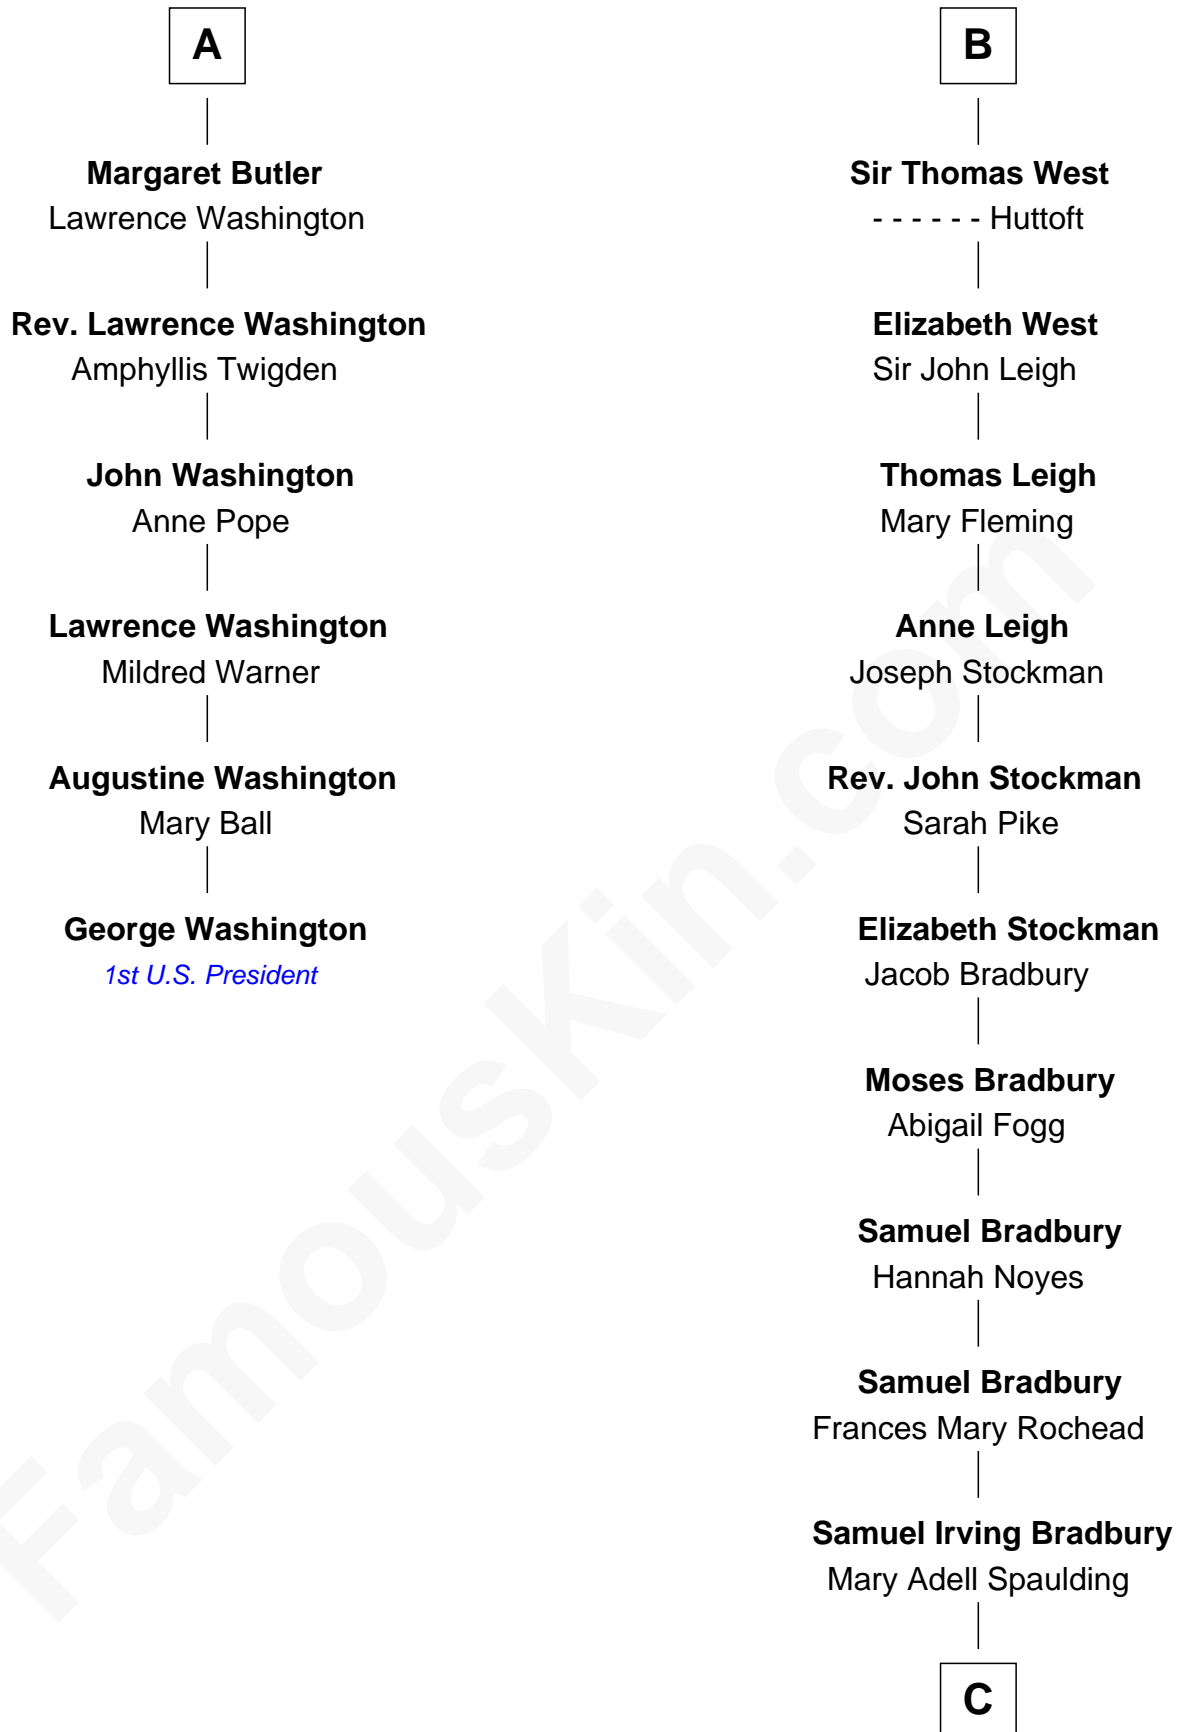

## Relationship Chart of

### George Washington

1st U.S. President

12th cousin 7 times removed of

**Ray Bradbury**  
Author of *The Martian Chronicles*

C

Samuel Hinkston Bradbury

Minnie Alice Davis

Leonard Spaulding Bradbury

Esther Marie Moberg

Ray Bradbury

*Author of [The Martian Chronicles](#)*

FamousKin.com