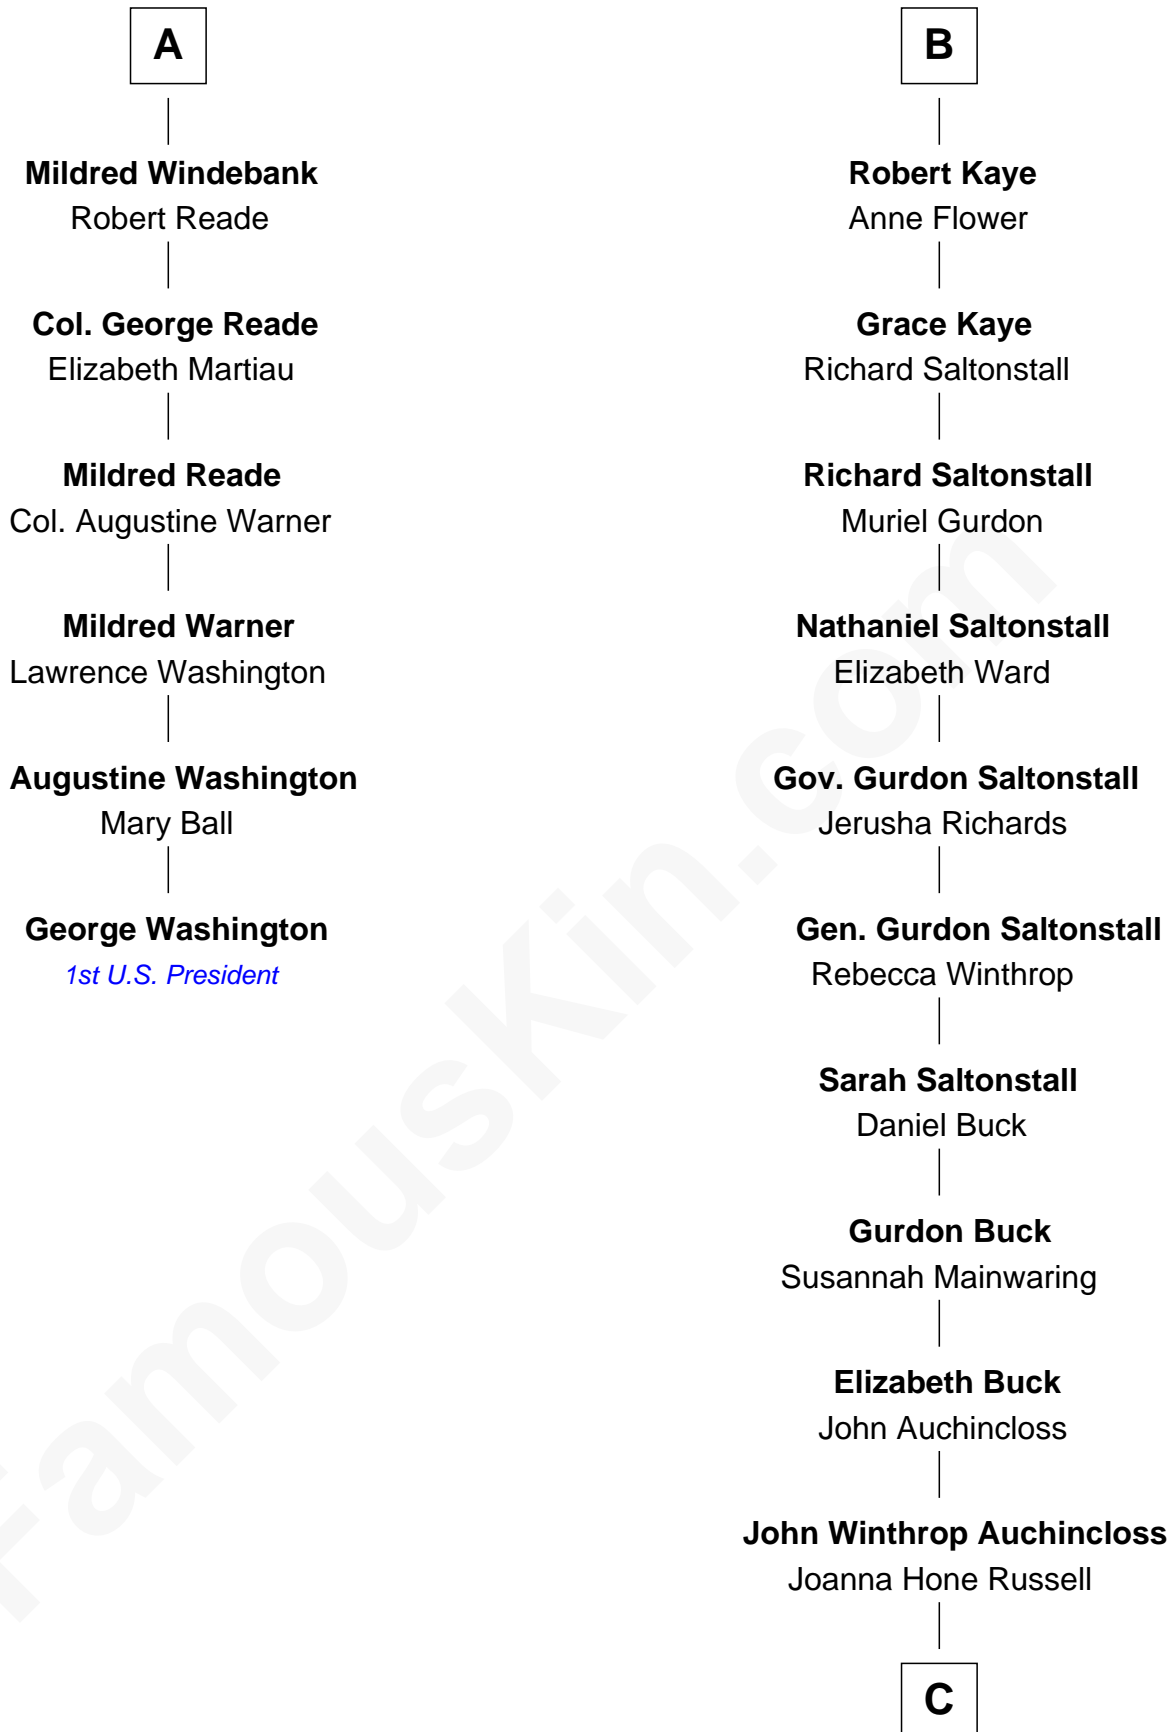

FamousKin.com
Relationship Chart of
George Washington
1st U.S. President

12th cousin 6 times removed of
Louis Auchincloss
Author

C

Joseph Howland Auchincloss

Priscilla Dixon Stanton

Louis Auchincloss

Author

FamousKin.com