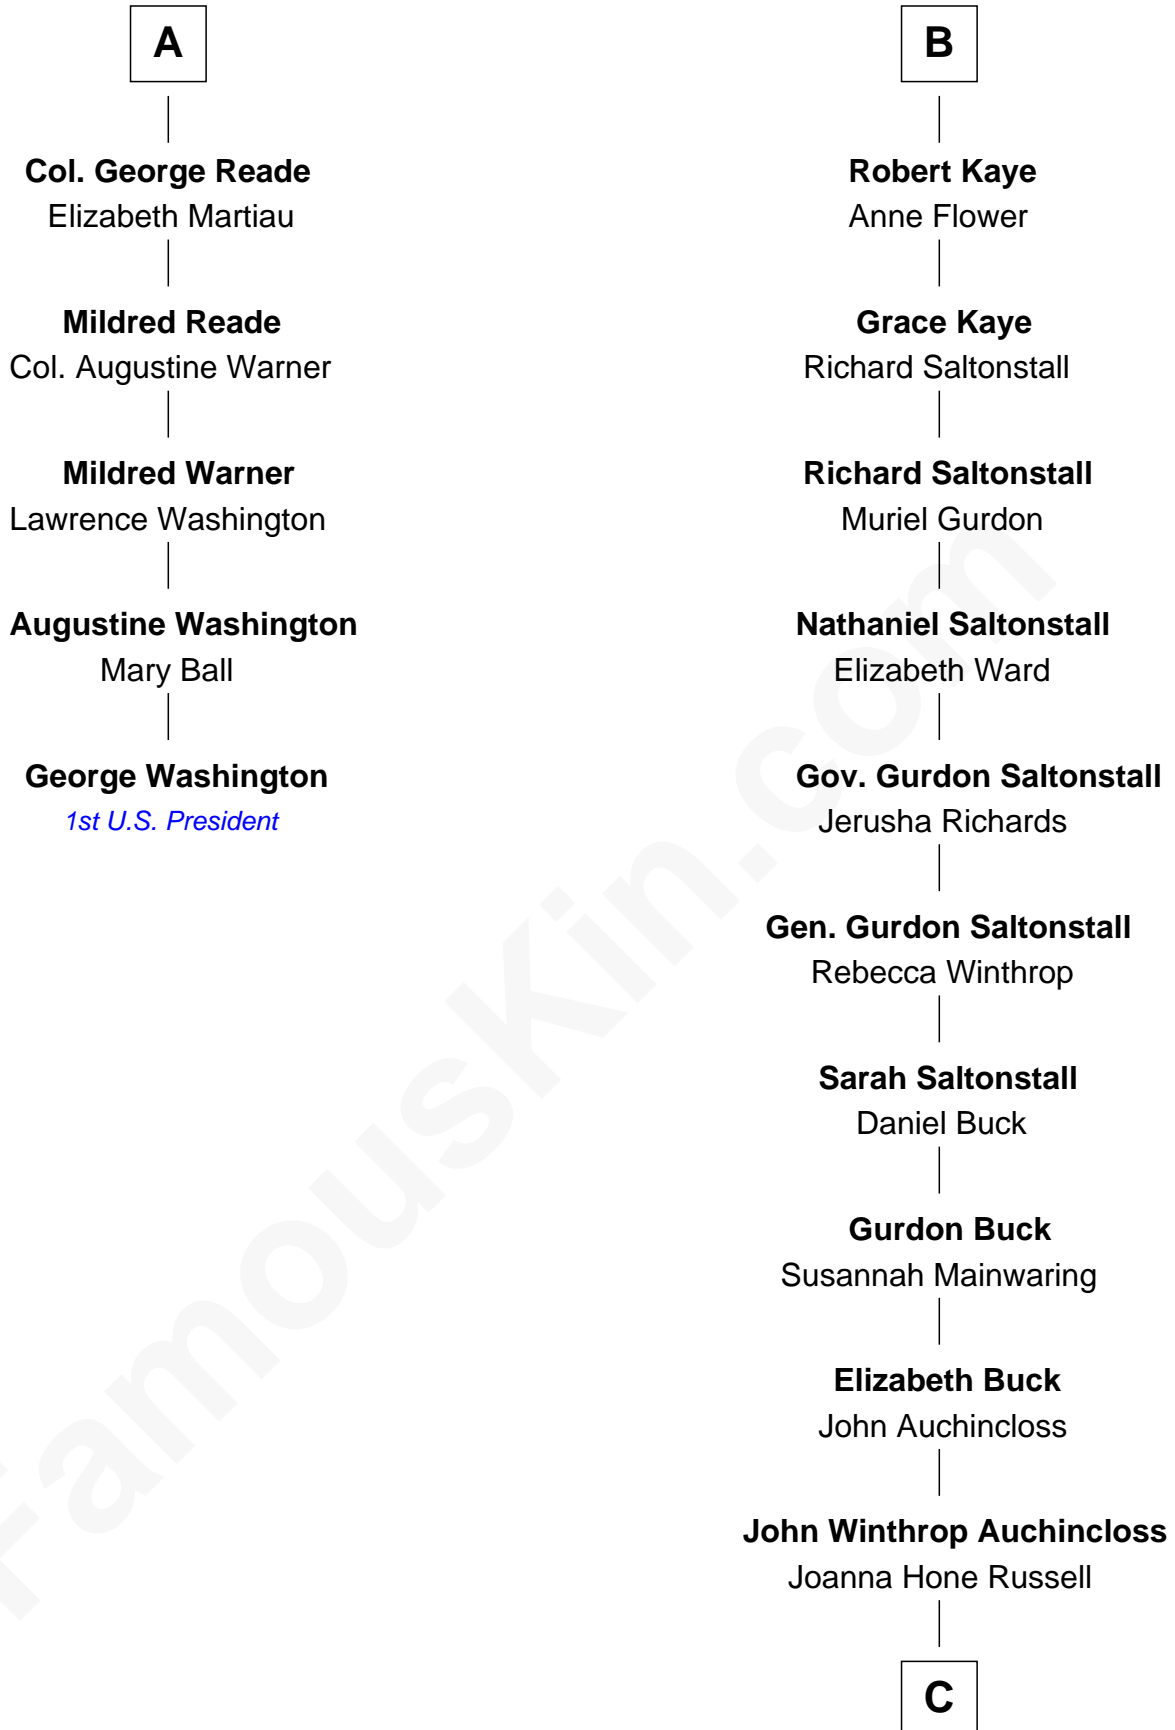

## Relationship Chart of

### George Washington

1st U.S. President

11th cousin 7 times removed of

**Louis Auchincloss**  
Author

**C**

Joseph Howland Auchincloss

Priscilla Dixon Stanton

Louis Auchincloss