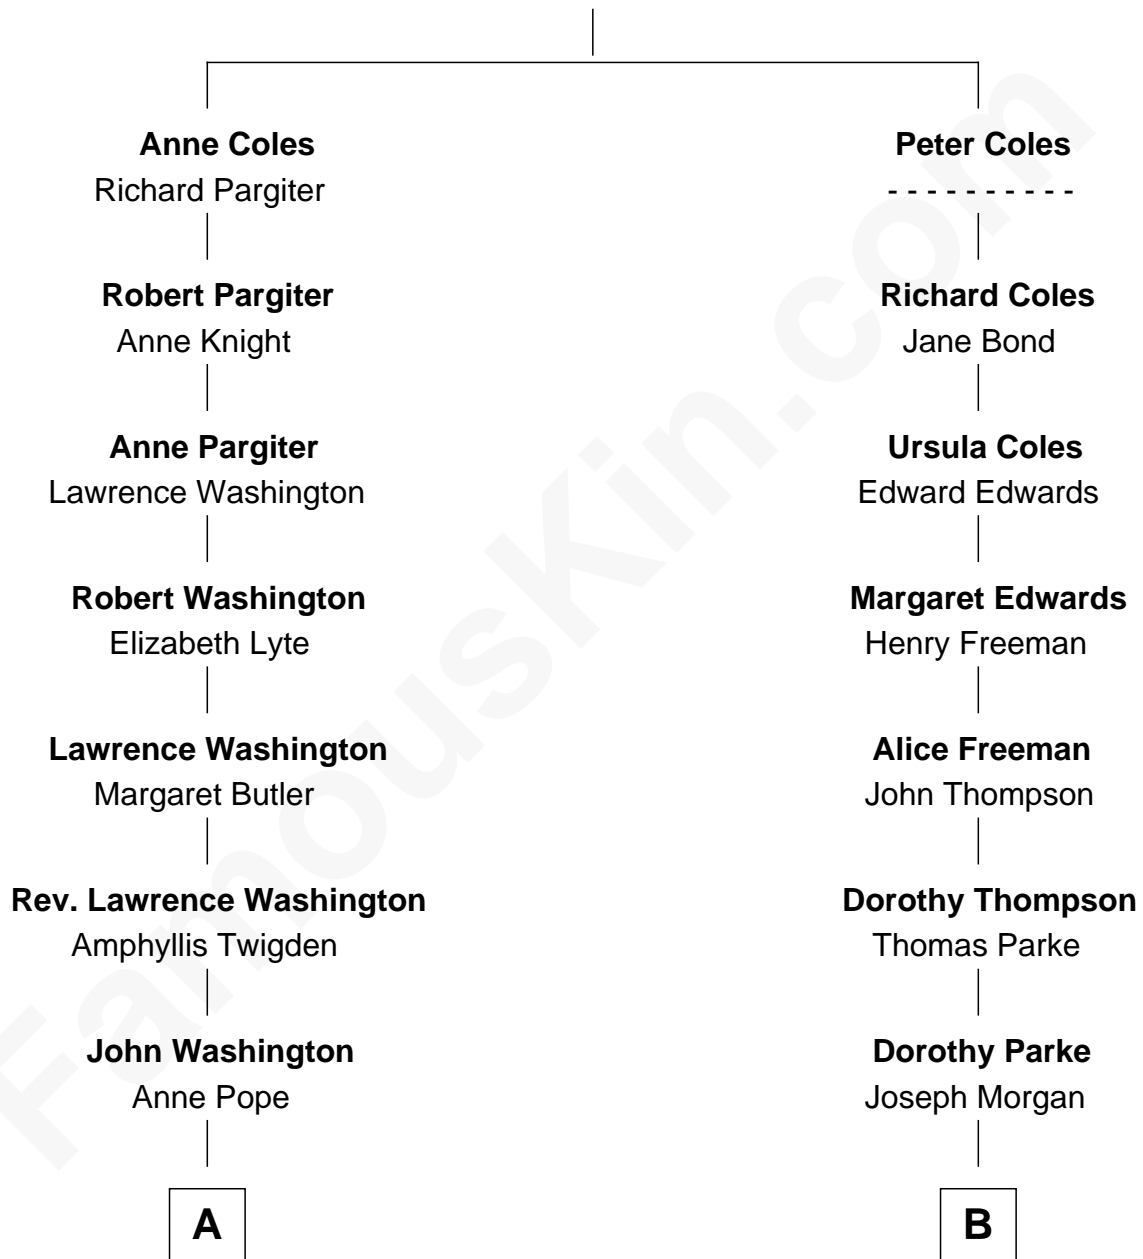

## Relationship Chart of

### George Washington

1st U.S. President

9th cousin 5 times removed of

**Clarence Day**  
*Author of Life with Father*

**Richard Coles**

-----

**A**

**Lawrence Washington**

Mildred Warner

**Augustine Washington**

Mary Ball

**George Washington**

*1st U.S. President*

**B**

**Dorothy Morgan**

Ebenezer Witter

**Elizabeth Witter**

Benjamin Brewster

**William Brewster**

Damaris Gates

**Drusilla Brewster**

William Ely

**Mary Ely**

Henry Day