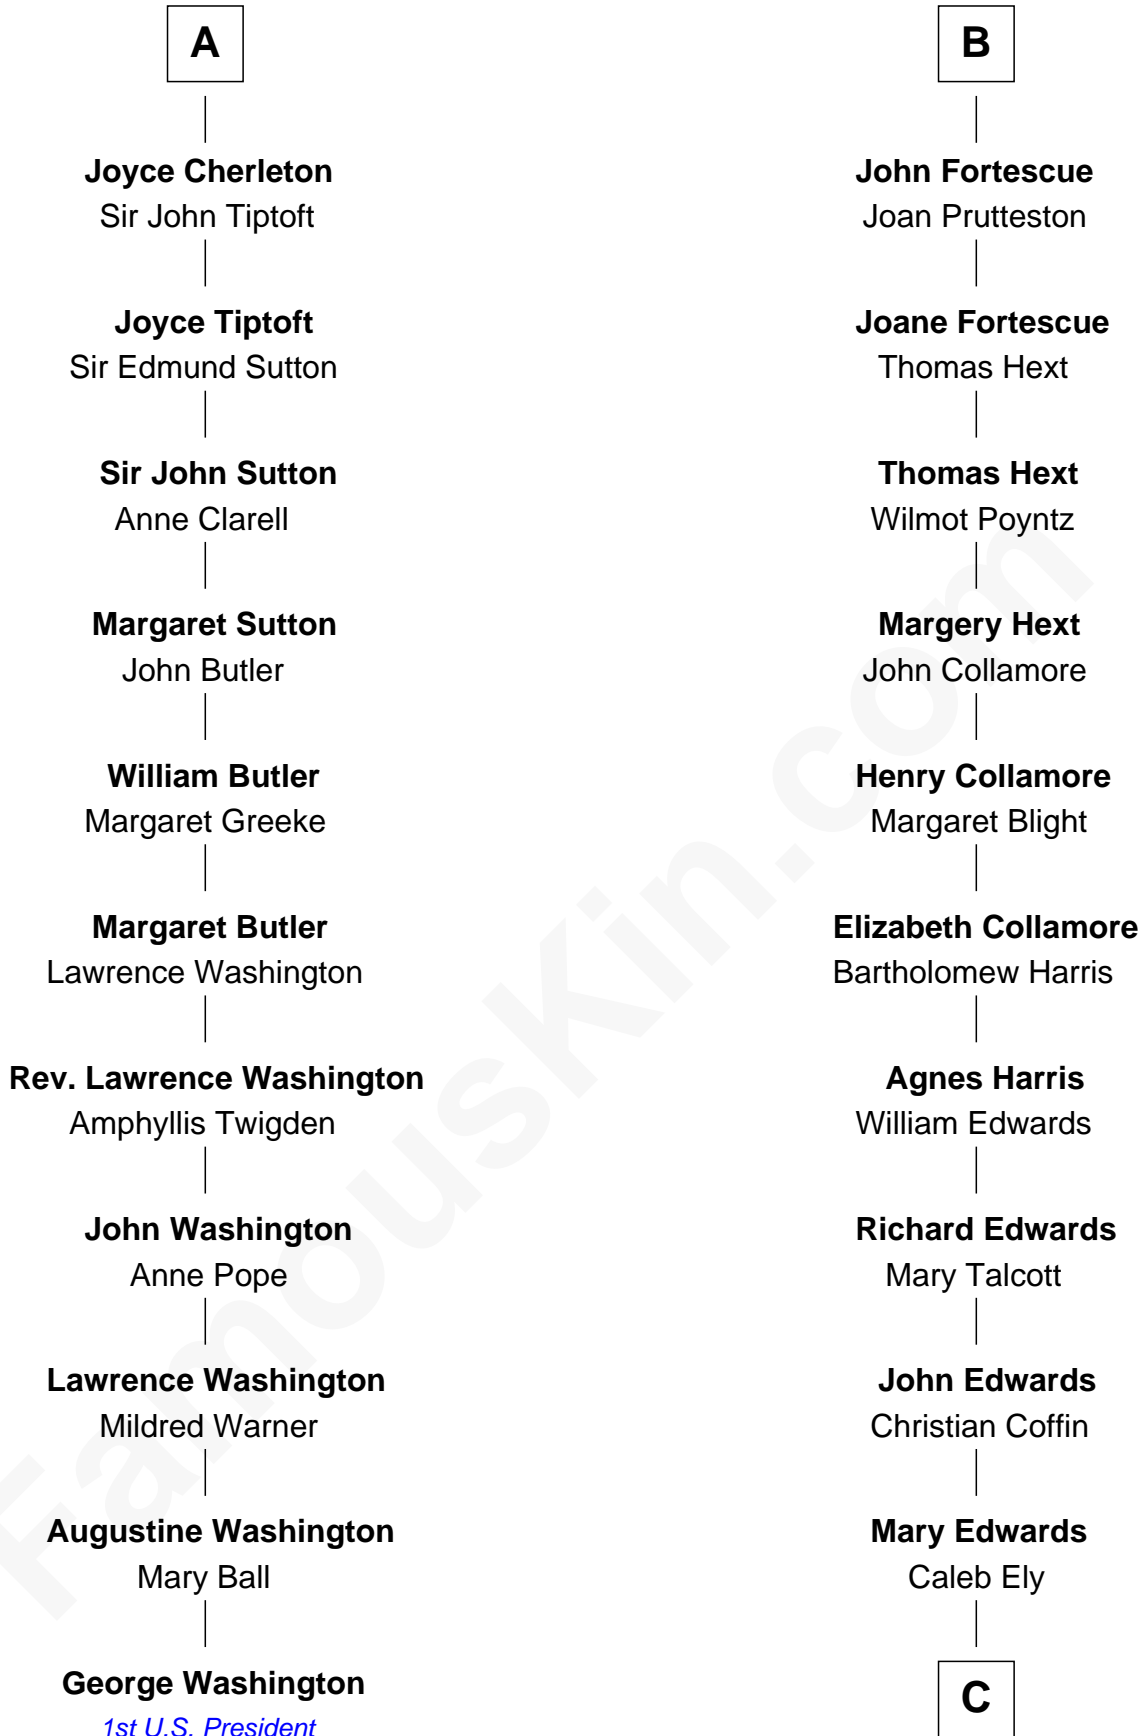

FamousKin.com
Relationship Chart of
George Washington
1st U.S. President

17th cousin 4 times removed of
Clarence Day
Author of Life with Father

C

William Ely

Drusilla Brewster

Mary Ely

Henry Day

Benjamin Henry Day

Evelina Shepard

Clarence Shepard Day

Lavinia Elizabeth Stockwell

Clarence Day

Author of Life with Father