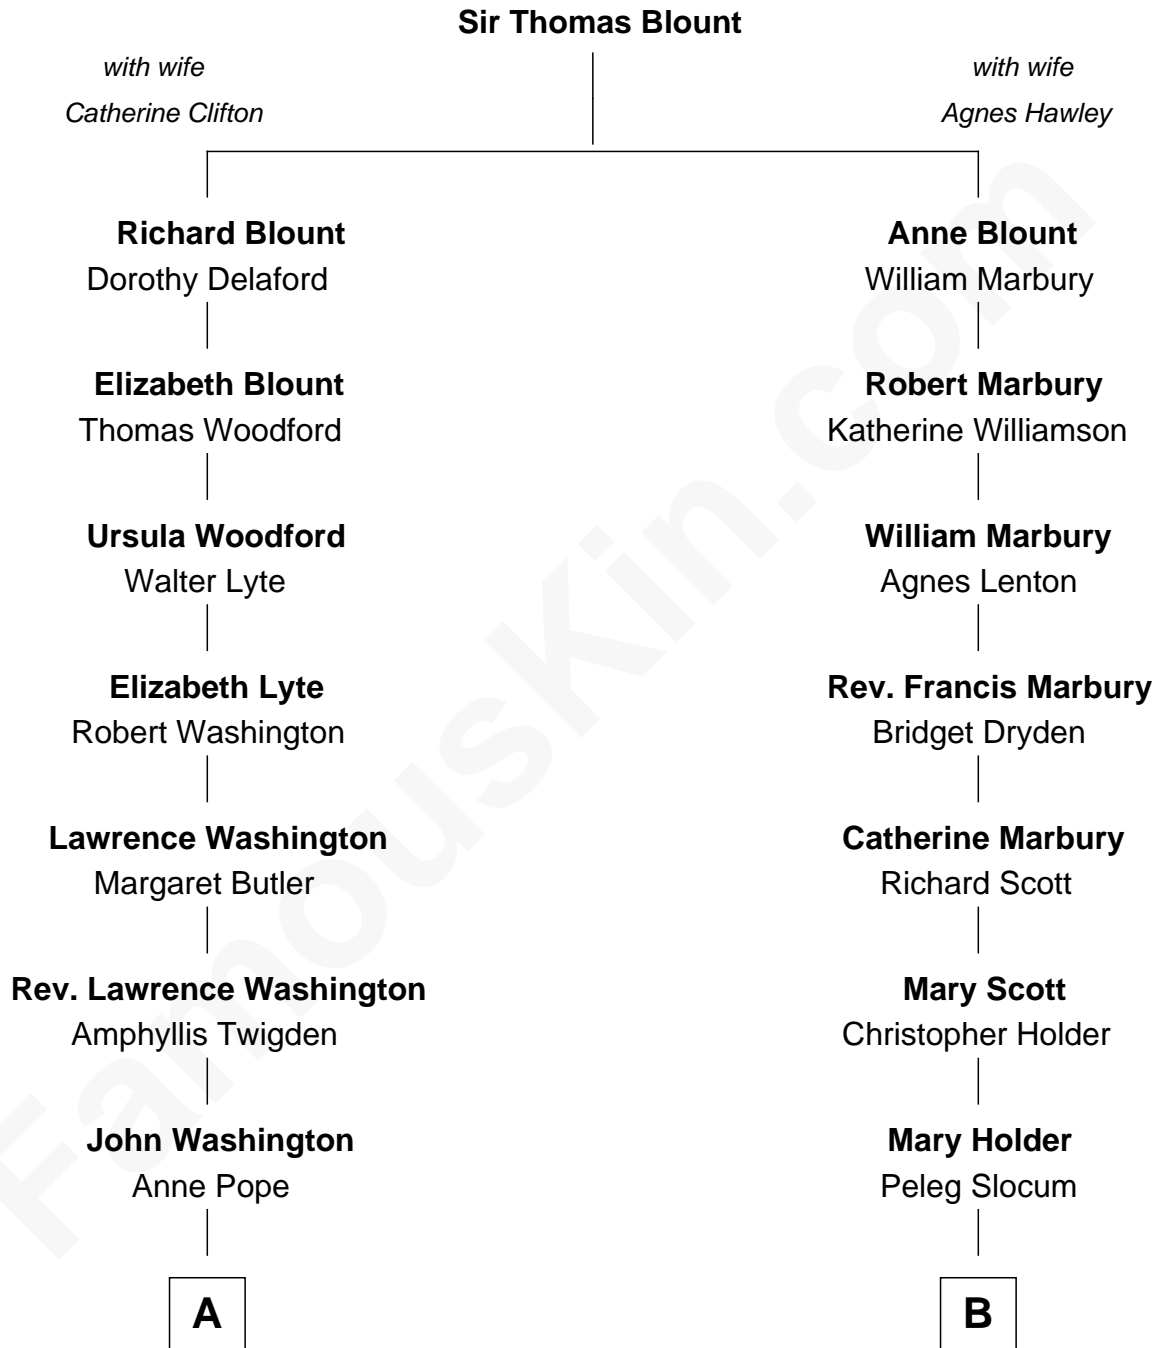

**FamousKin.com**  
**Relationship Chart of**  
**George Washington**  
*1st U.S. President*

9th cousin 3 times removed of  
**Hetty Green**  
*"The Witch of Wall Street"*

**A**

**Lawrence Washington**

Mildred Warner

**Augustine Washington**

Mary Ball

**George Washington**

*1st U.S. President*

**B**

**Peleg Slocum**

Rebecca Bennett

**Giles Slocum**

Sylvia Russell

**Abigail Slocum**

Isaac Howland

**Mehitable Howland**

Gideon Howland

**Abby Slocum Howland**

Edward Mott Robinson

**Hetty Green**