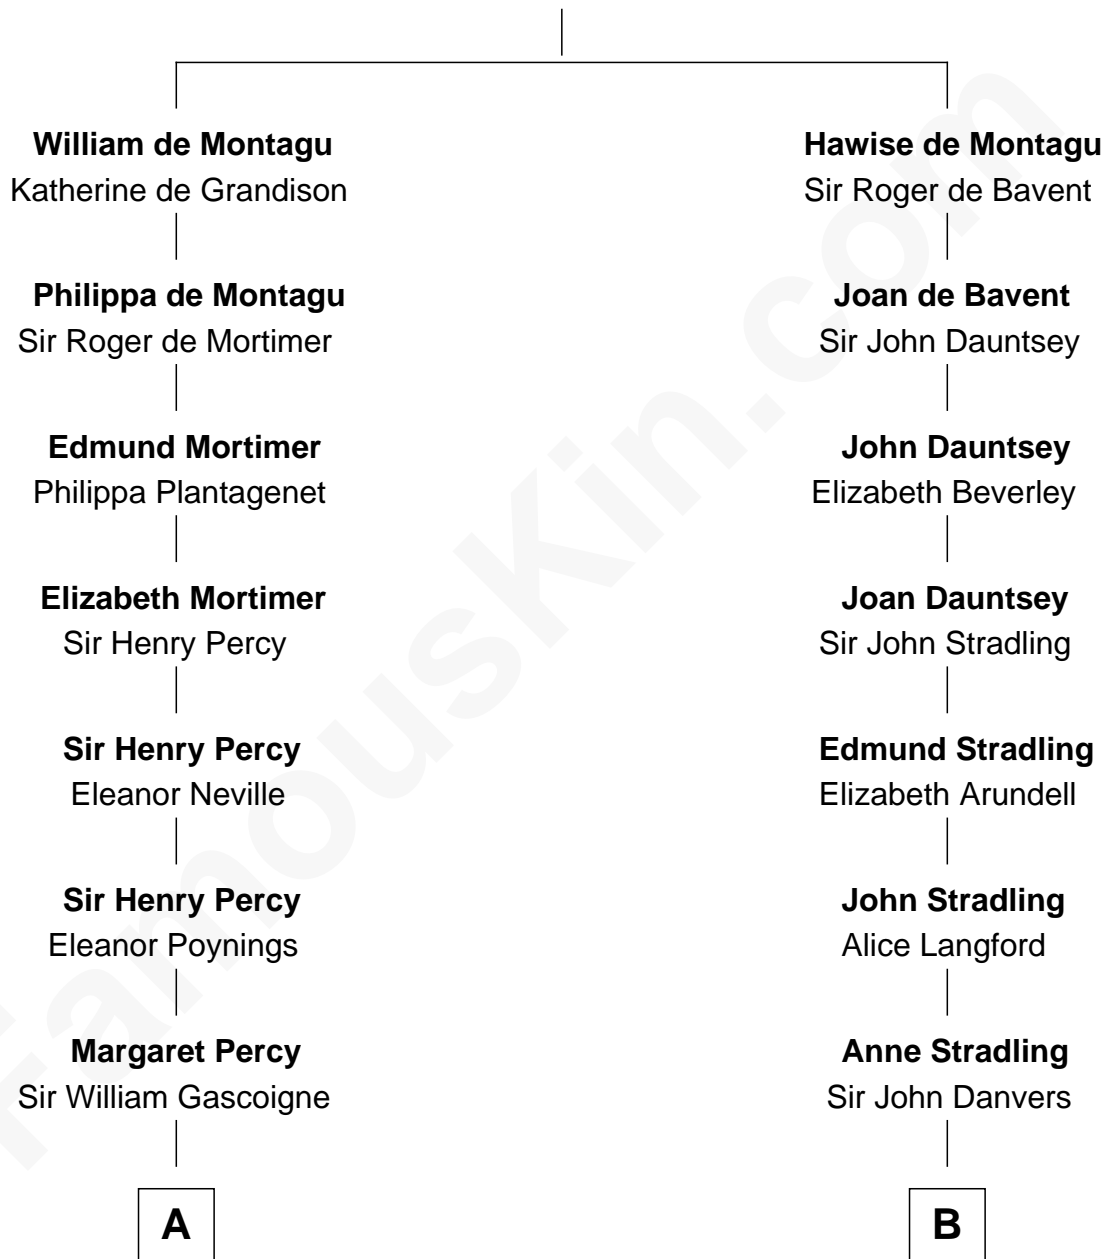

FamousKin.com
Relationship Chart of
George Washington
1st U.S. President

15th cousin 3 times removed of

Hetty Green
"The Witch of Wall Street"

Sir William de Montagu
 Elizabeth de Montfort

C

Abby Slocum Howland

Edward Mott Robinson

Hetty Green

"The Witch of Wall Street"

FamousKin.com