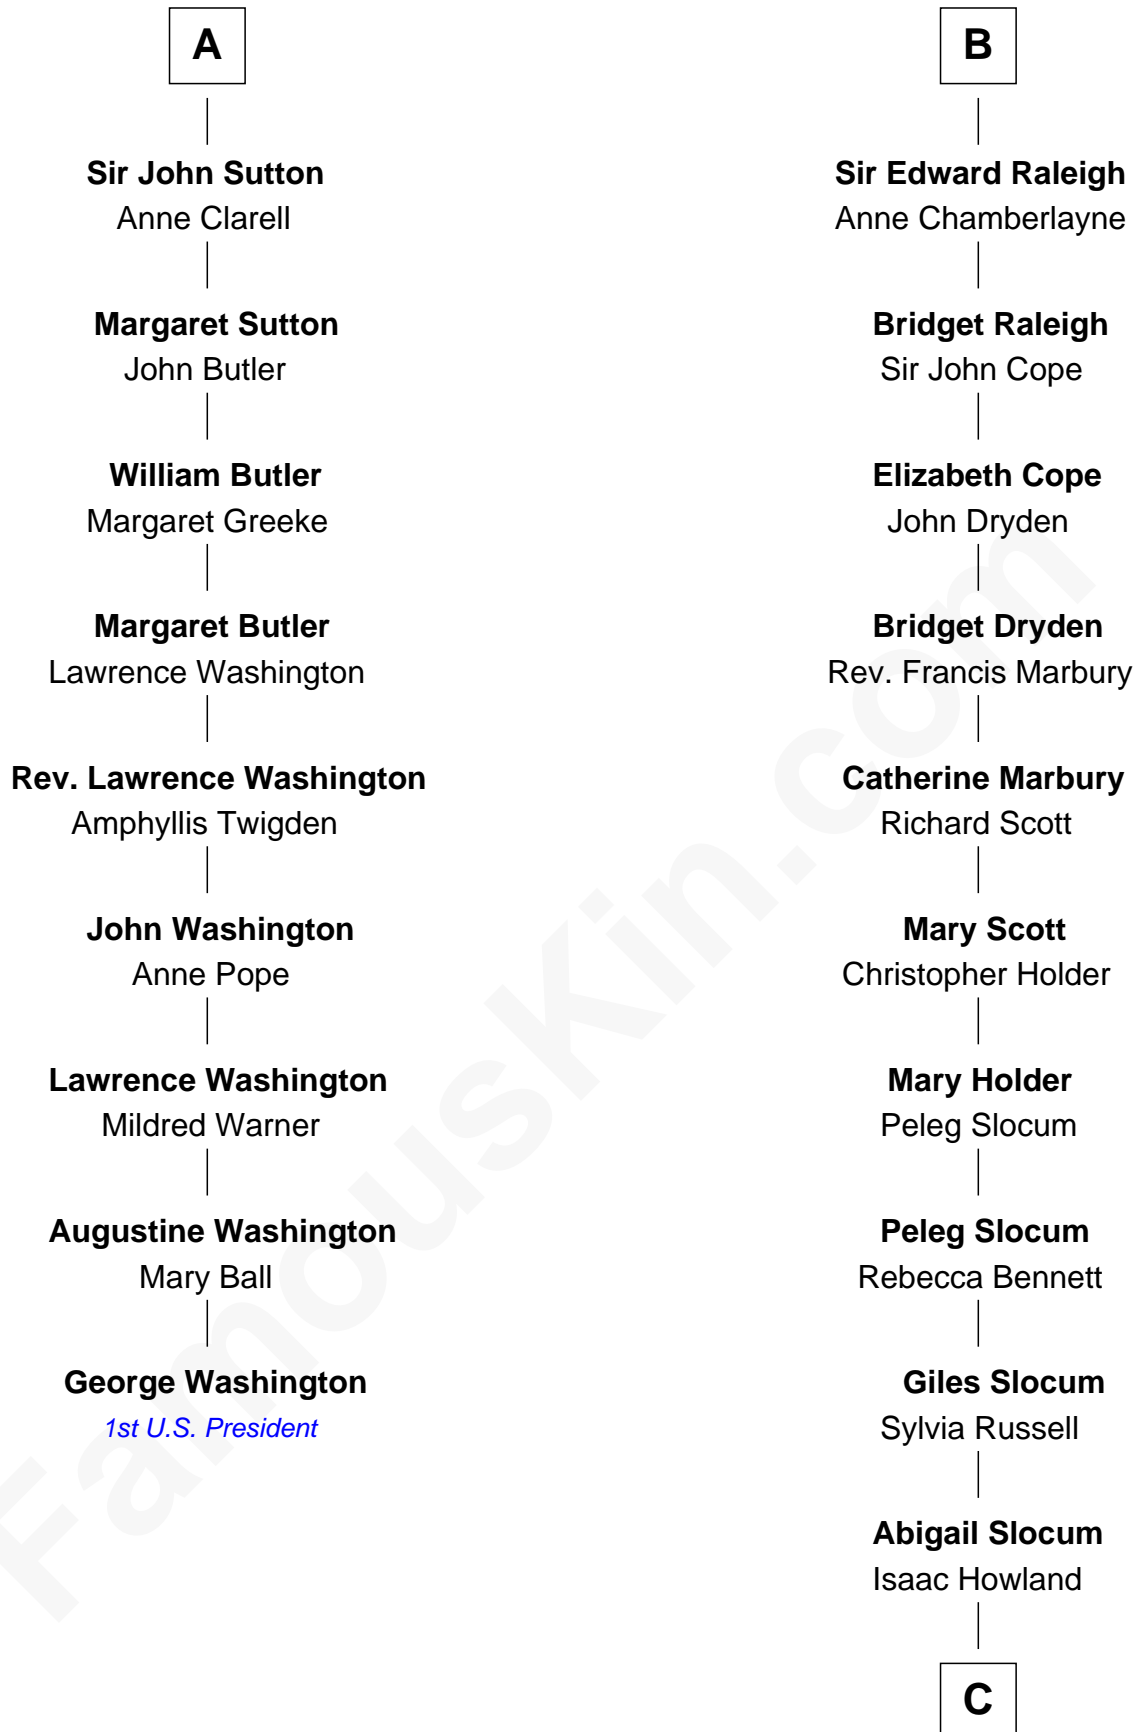

FamousKin.com
Relationship Chart of
George Washington
1st U.S. President

15th cousin 4 times removed of

Hetty Green
"The Witch of Wall Street"

Sir Hugh le Despencer
 Isabella de Beauchamp

Sir Philip le Despencer
 Margaret de Goushill

Hugh le Despencer
 Eleanor de Clare

Sir Philip le Despencer
 Joan de Cobham

Sir Edward le Despencer
 Anne de Ferrers

Sir Philip le Despencer
 Elizabeth - - - - -

Edward Despencer
 Elizabeth Burghersh

Alice le Despenser
 Sir John Sutton

Margaret Despencer
 Robert de Ferrers

Sir John Sutton
 Constance Blount

Phillippa Ferrers
 Sir Thomas Greene

Sir John Sutton
 Elizabeth Berkeley

Elizabeth Greene
 William Raleigh

Sir Edmund Sutton
 Joyce Tiptoft

Sir Edward Raleigh
 Margaret Verney

A

B

C

—
Mehitable Howland

Gideon Howland

—
Abby Slocum Howland

Edward Mott Robinson