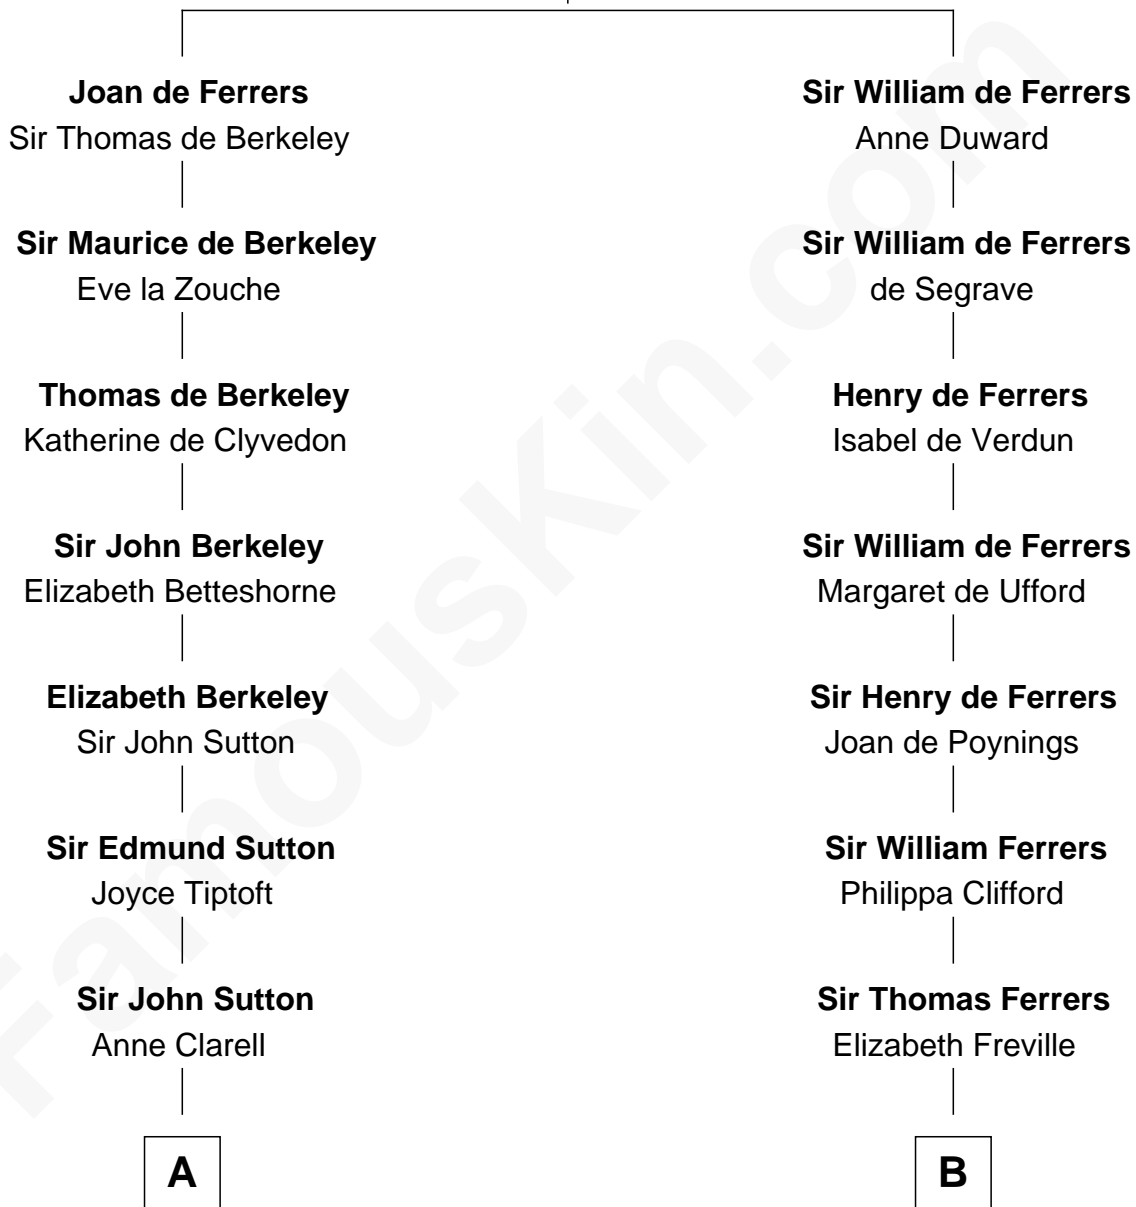

FamousKin.com
Relationship Chart of
George Washington
1st U.S. President

14th cousin 5 times removed of
Hetty Green
"The Witch of Wall Street"

Sir William de Ferrers
 Margaret de Quincy

C

Gideon Howland
Mehitable Howland

Abby Slocum Howland
Edward Mott Robinson

Hetty Green

"The Witch of Wall Street"

FamousKin.com