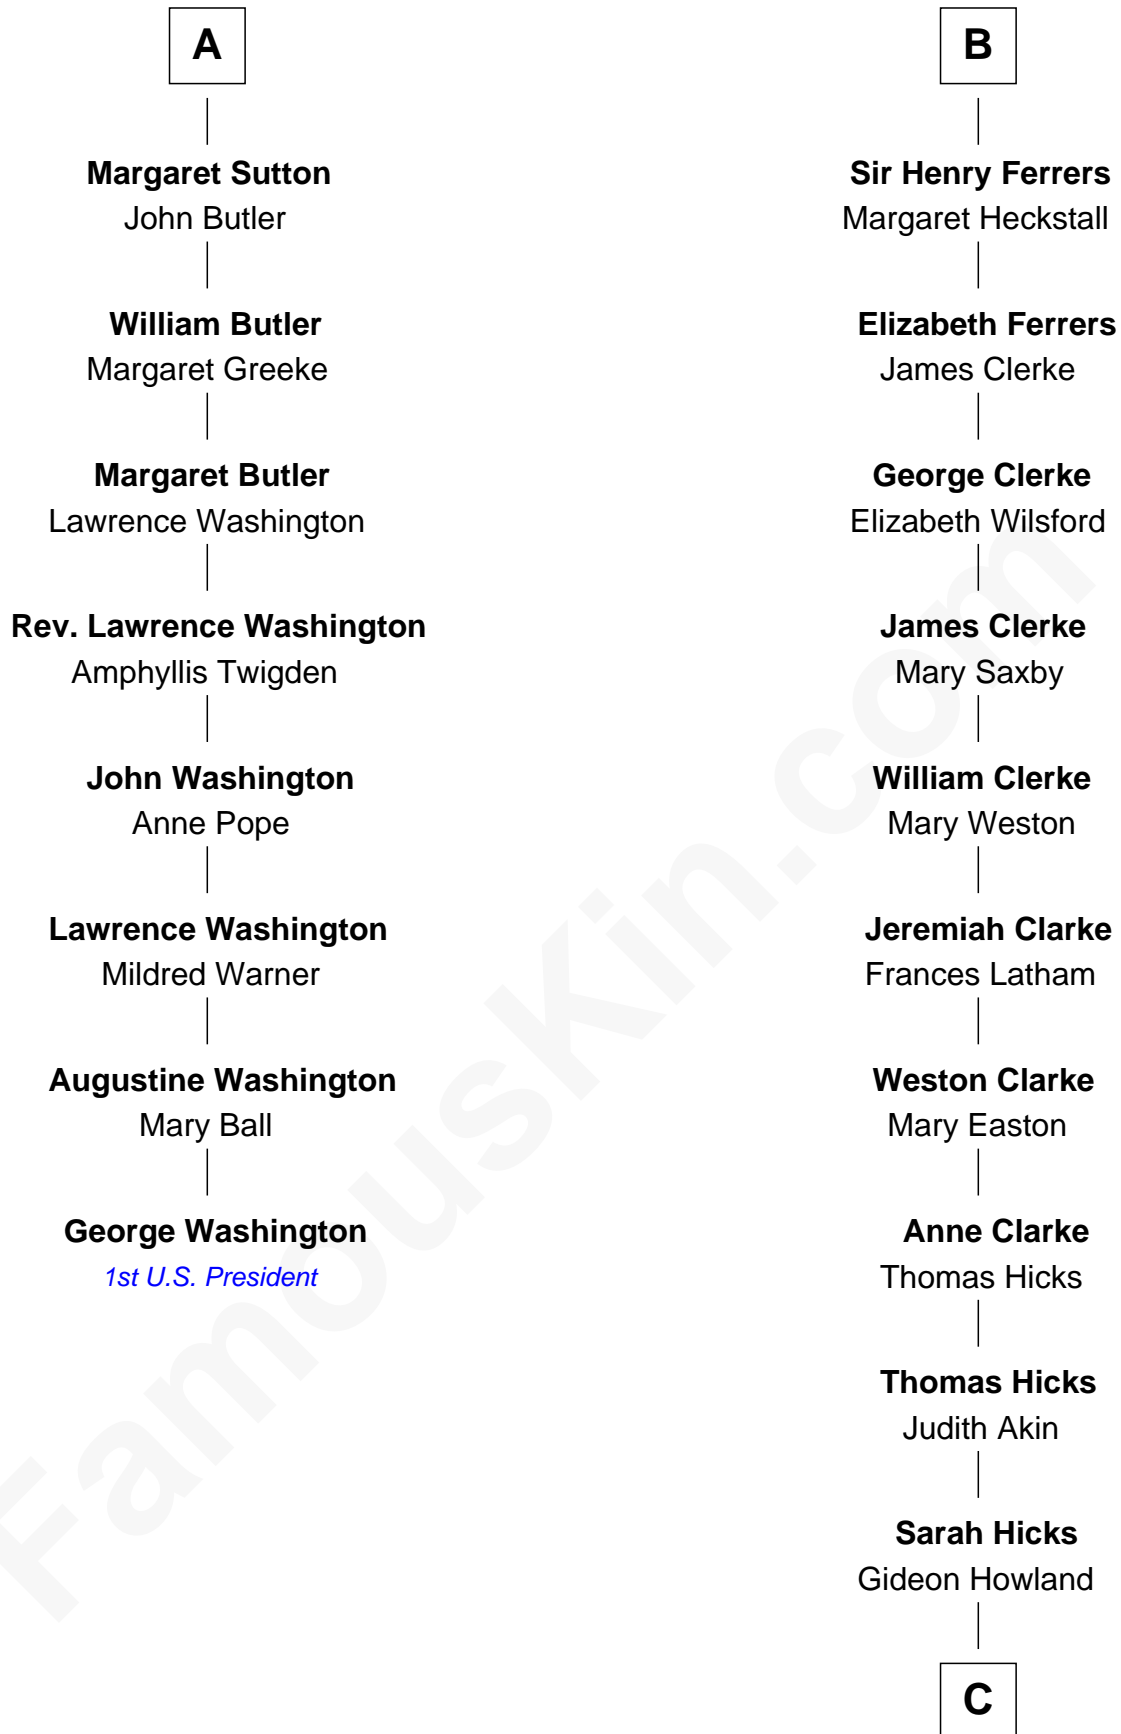

FamousKin.com
Relationship Chart of
George Washington
1st U.S. President

14th cousin 5 times removed of
Hetty Green
"The Witch of Wall Street"

Sir William de Ferrers
 Margaret de Quincy

C

Gideon Howland
Mehitable Howland

Abby Slocum Howland
Edward Mott Robinson

Hetty Green

"The Witch of Wall Street"

FamousKin.com