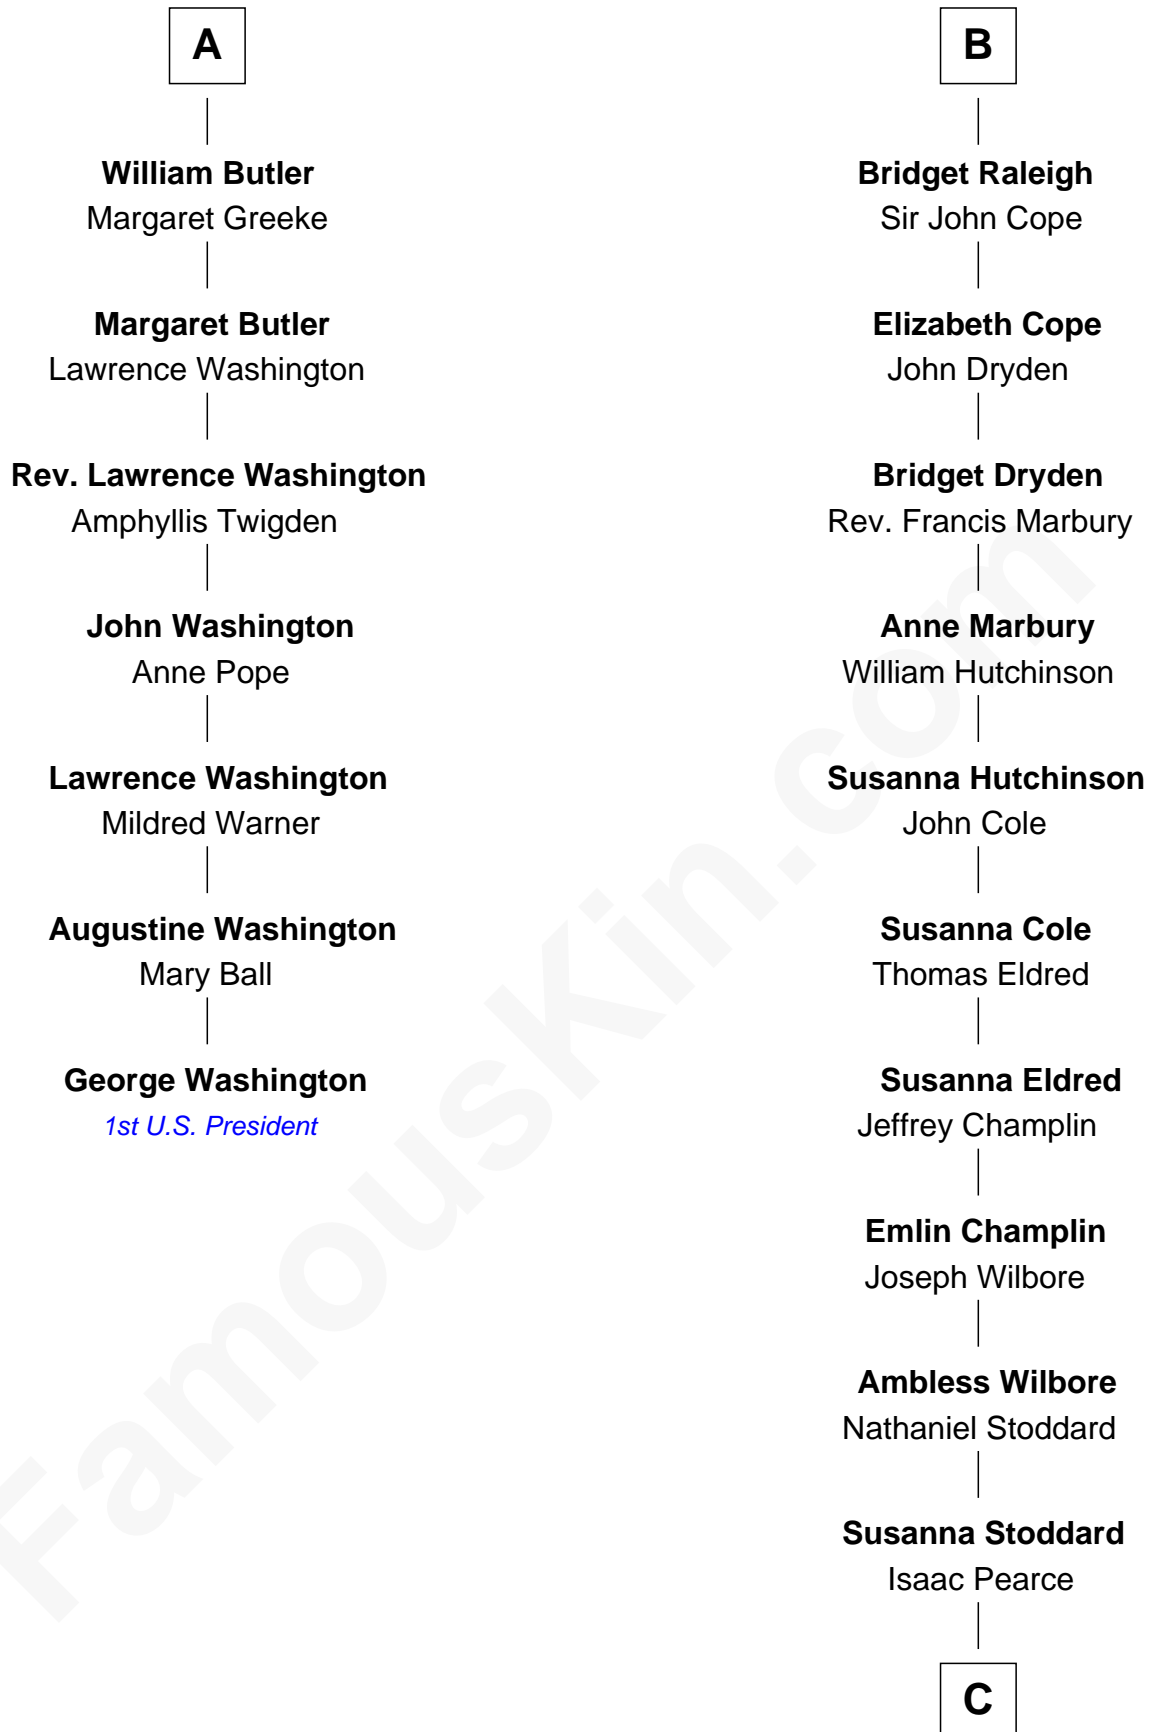

**FamousKin.com**  
**Relationship Chart of**  
**George Washington**  
*1st U.S. President*

13th cousin 5 times removed of  
**Shanghai Pierce**  
*Texas Cattleman*

**Edmund Fitzalan**  
 Alice de Warenne

**Richard Fitzalan**  
 Eleanor Plantagenet

**Mary Fitzalan**  
 John le Strange

**Alice Fitzalan**  
 Sir Thomas de Holand

**Ankaret le Strange**  
 Sir Richard Talbot

**Eleanor Holand**  
 Edward Cherleton

**Mary Talbot**  
 Sir Thomas Greene

**Joyce Cherleton**  
 Sir John Tiptoft

**Sir Thomas Greene**  
 Phillippa Ferrers

**Joyce Tiptoft**  
 Sir Edmund Sutton

**Elizabeth Greene**  
 William Raleigh

**Sir John Sutton**  
 Anne Clarell

**Sir Edward Raleigh**  
 Margaret Verney

**Margaret Sutton**  
 John Butler

**Sir Edward Raleigh**  
 Anne Chamberlayne

**A**

**B**

C

Jonathan D. Pearce  
Hanna Phillips Head

Shanghai Pierce  
*Texas Cattleman*