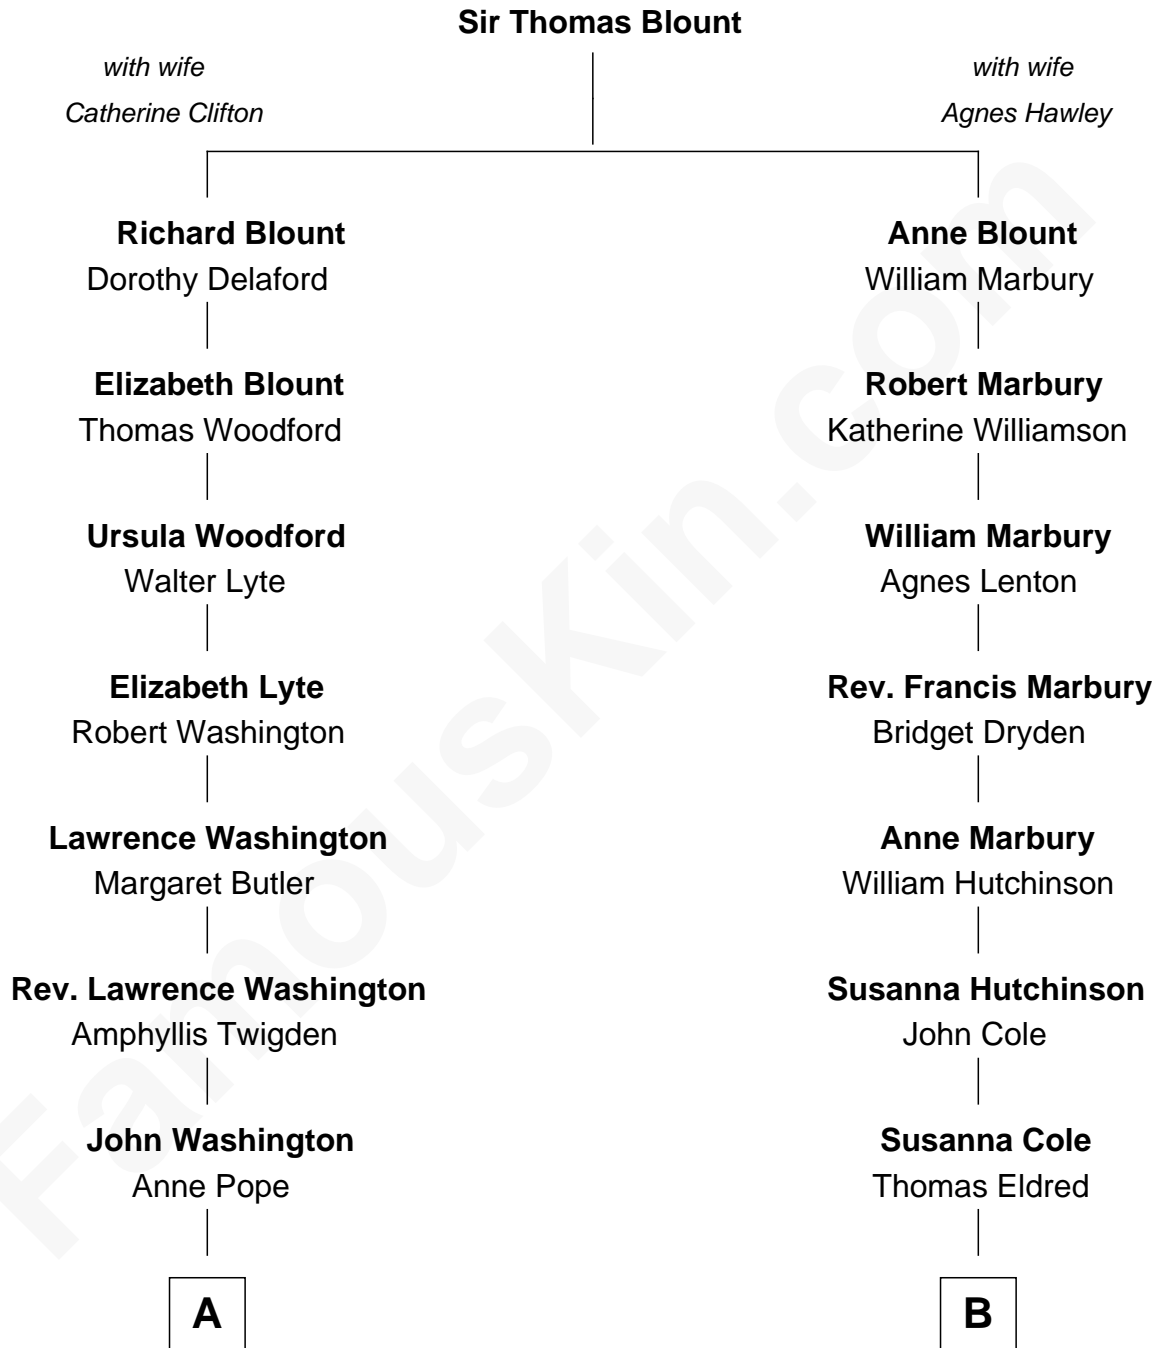

**FamousKin.com**  
**Relationship Chart of**  
**George Washington**  
*1st U.S. President*

**9th cousin 3 times removed of**  
**Shanghai Pierce**  
*Texas Cattleman*

**A**

**Lawrence Washington**

Mildred Warner

**Augustine Washington**

Mary Ball

**George Washington**

*1st U.S. President*

**B**

**Susanna Eldred**

Jeffrey Champlin

**Emlin Champlin**

Joseph Wilbore

**Ambless Wilbore**

Nathaniel Stoddard

**Susanna Stoddard**

Isaac Pearce

**Jonathan D. Pearce**

Hanna Phillips Head

**Shanghai Pierce**

*Texas Cattleman*