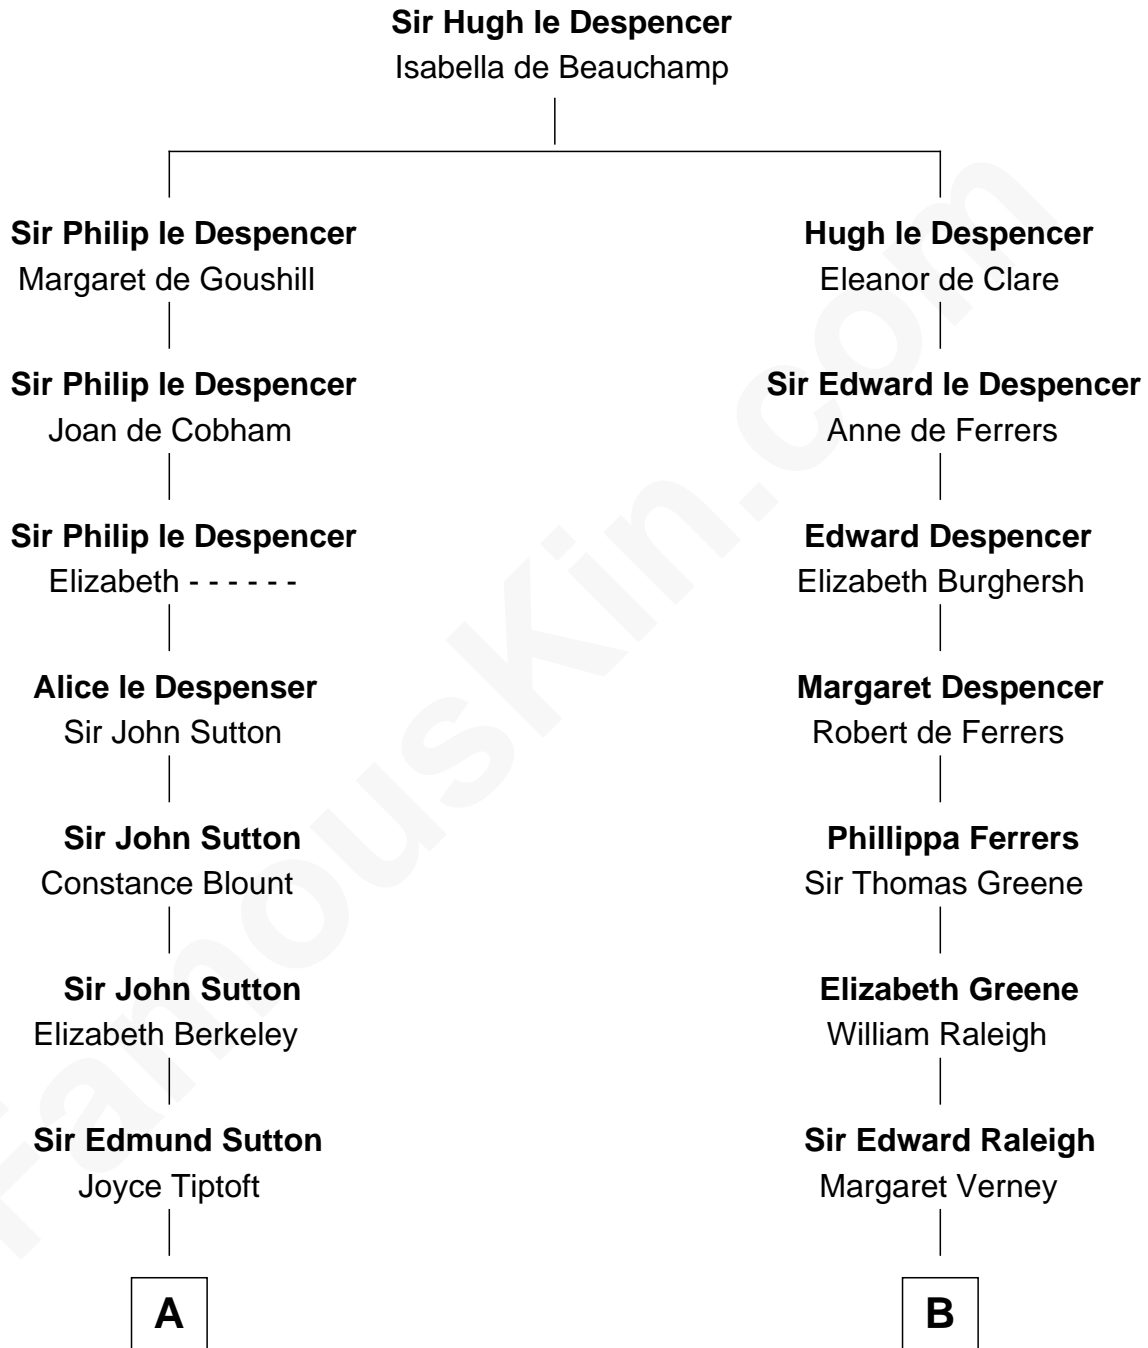

FamousKin.com
Relationship Chart of
George Washington
1st U.S. President

15th cousin 4 times removed of
Shanghai Pierce
Texas Cattleman

C

Susanna Stoddard

Isaac Pearce

Jonathan D. Pearce

Hanna Phillips Head

Shanghai Pierce

Texas Cattleman

FamousKin.com