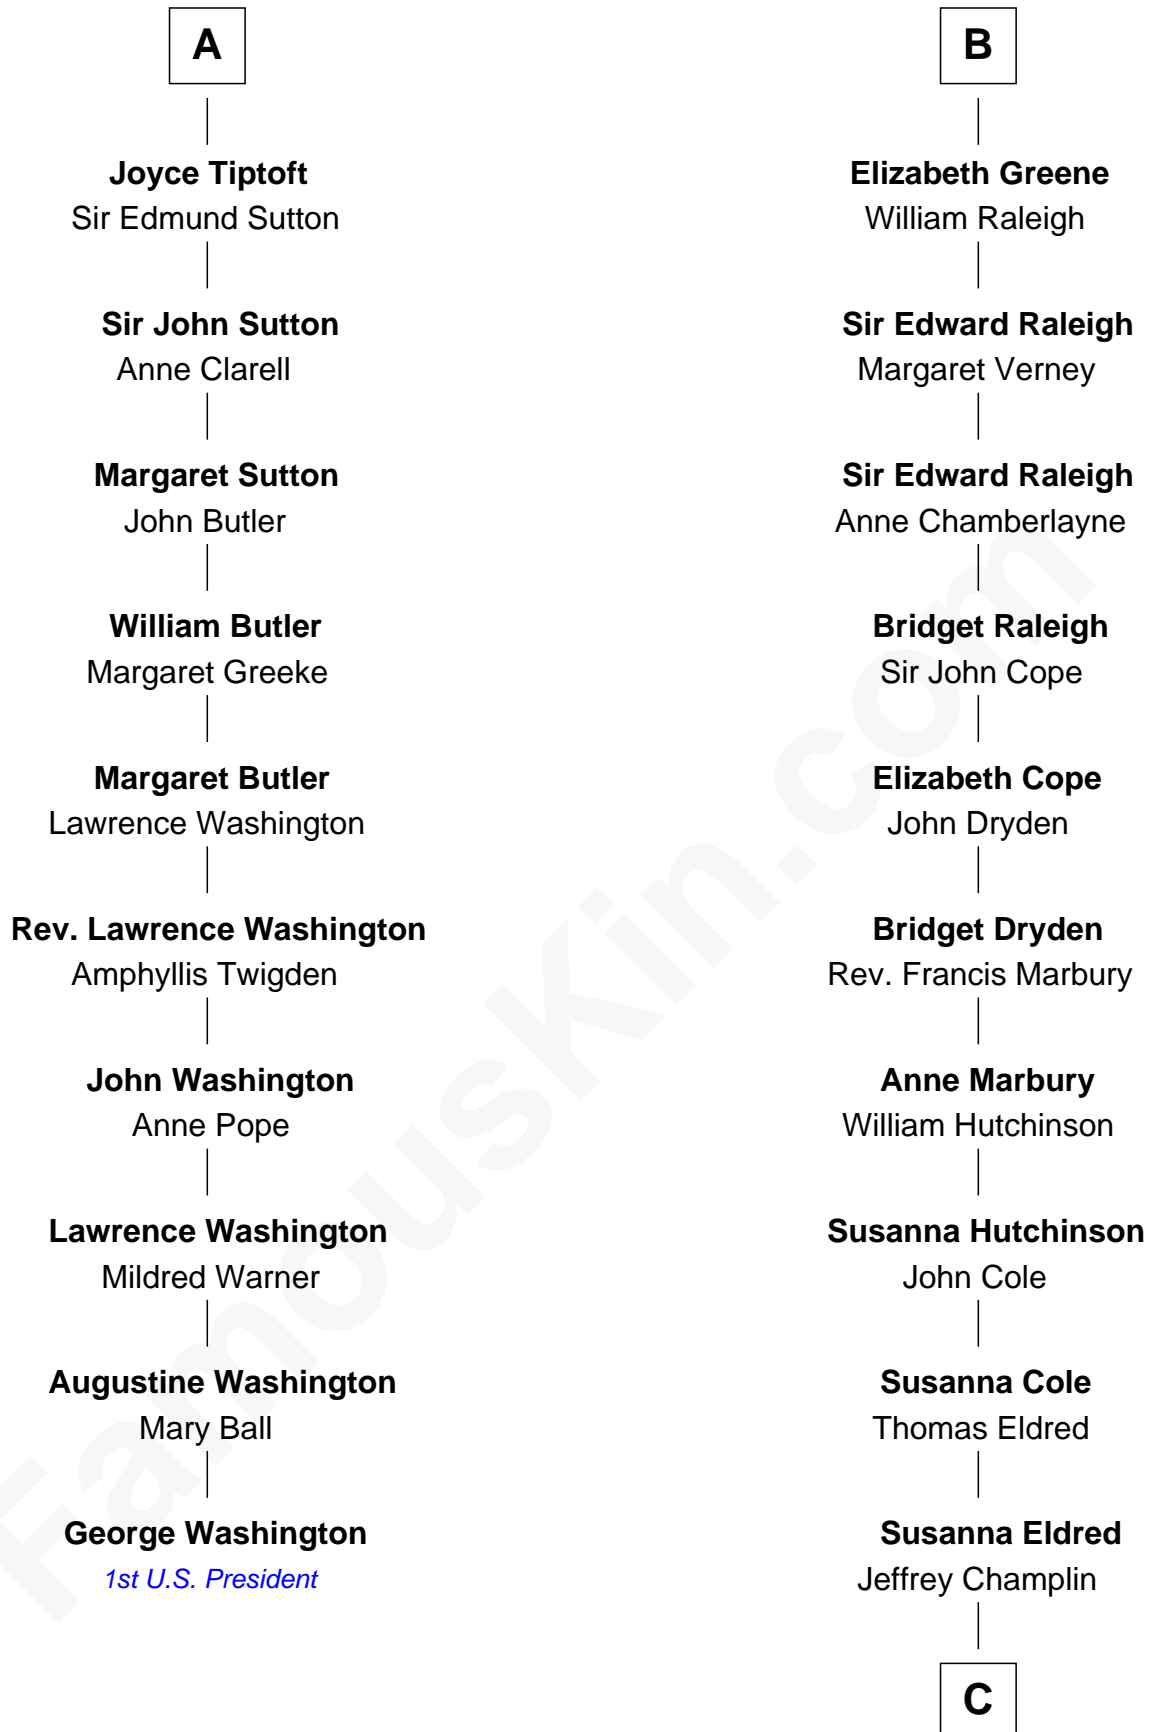

**FamousKin.com**  
**Relationship Chart of**  
**George Washington**  
*1st U.S. President*

16th cousin 5 times removed of  
**Shanghai Pierce**  
*Texas Cattleman*

**C**

**Emlin Champlin**

Joseph Wilbore

**Ambless Wilbore**

Nathaniel Stoddard

**Susanna Stoddard**

Isaac Pearce

**Jonathan D. Pearce**

Hanna Phillips Head

**Shanghai Pierce**

*Texas Cattleman*