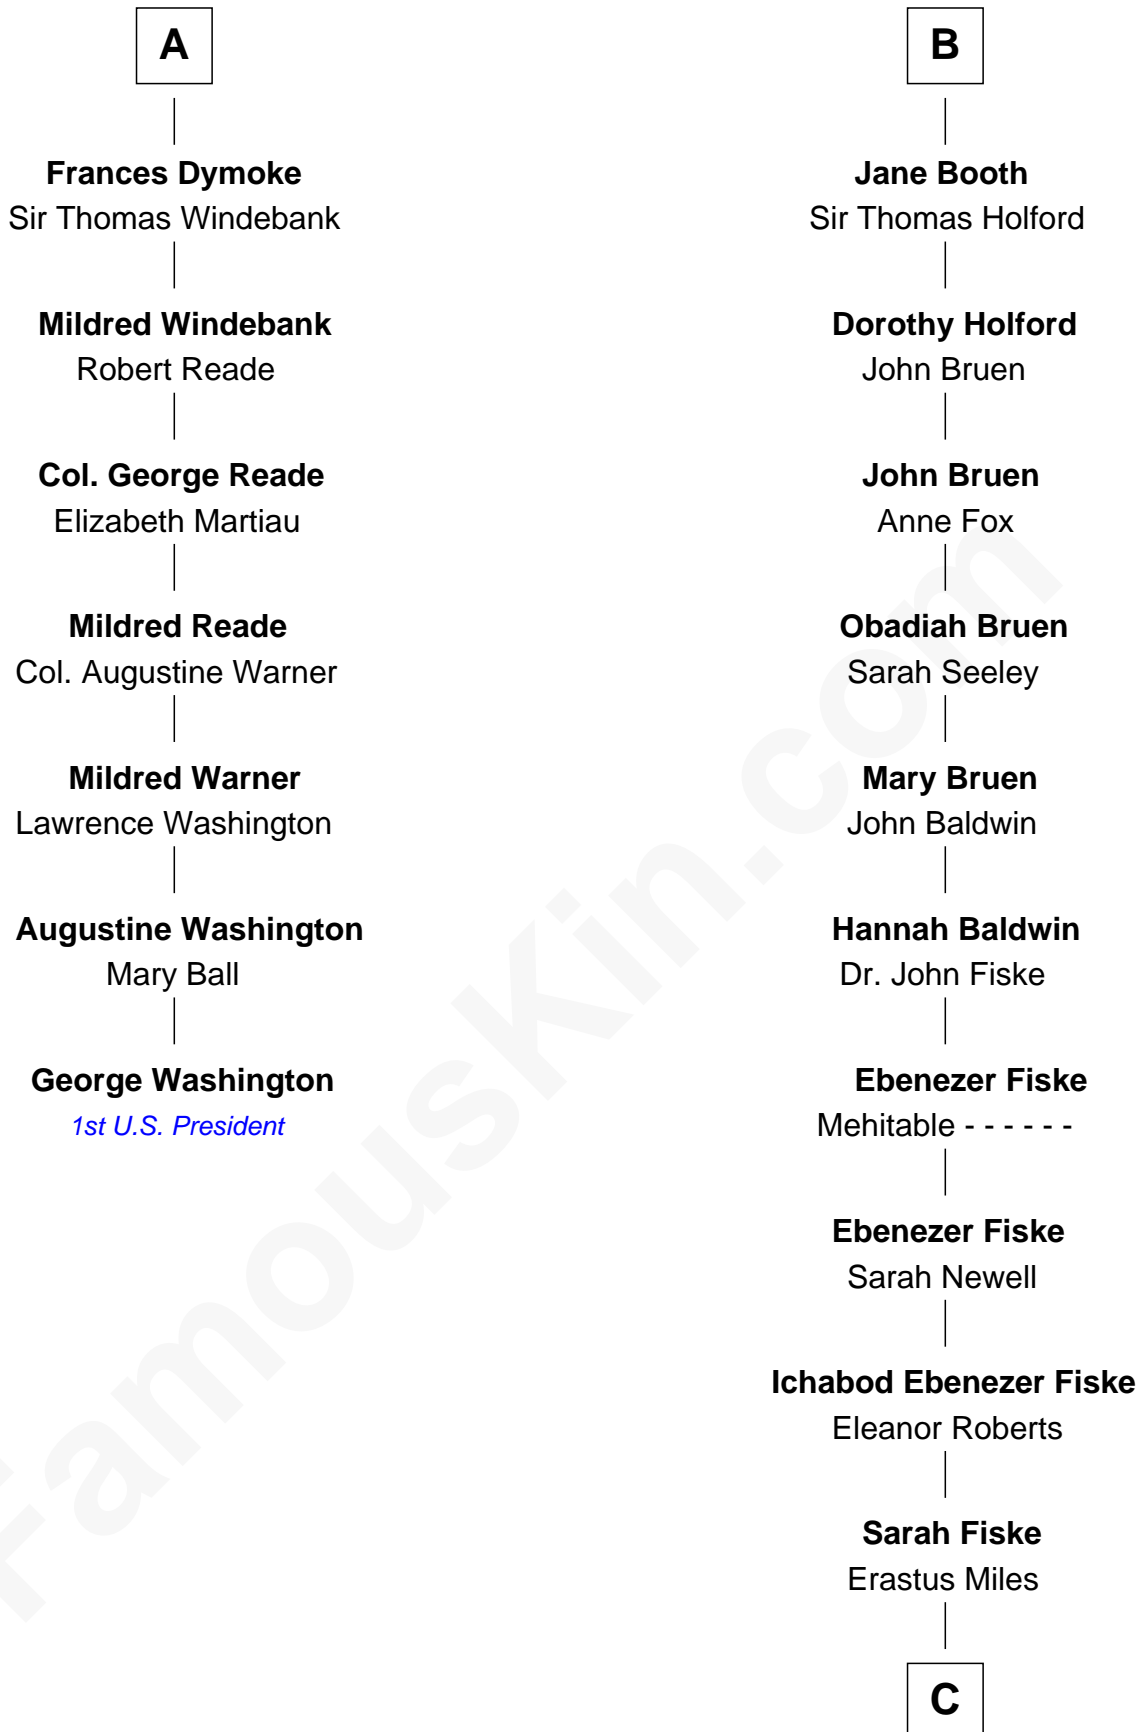

FamousKin.com

Relationship Chart of

George Washington

1st U.S. President

13th cousin 7 times removed of

Christian Herter
59th Governor of Massachusetts

C

—
Archibald Miles

Mary Treese

—
Mary Miles

Christian Herter

—
Albert Herter

Adele McGinnis

—
Christian Herter

59th Governor of Massachusetts

FamousKin.com