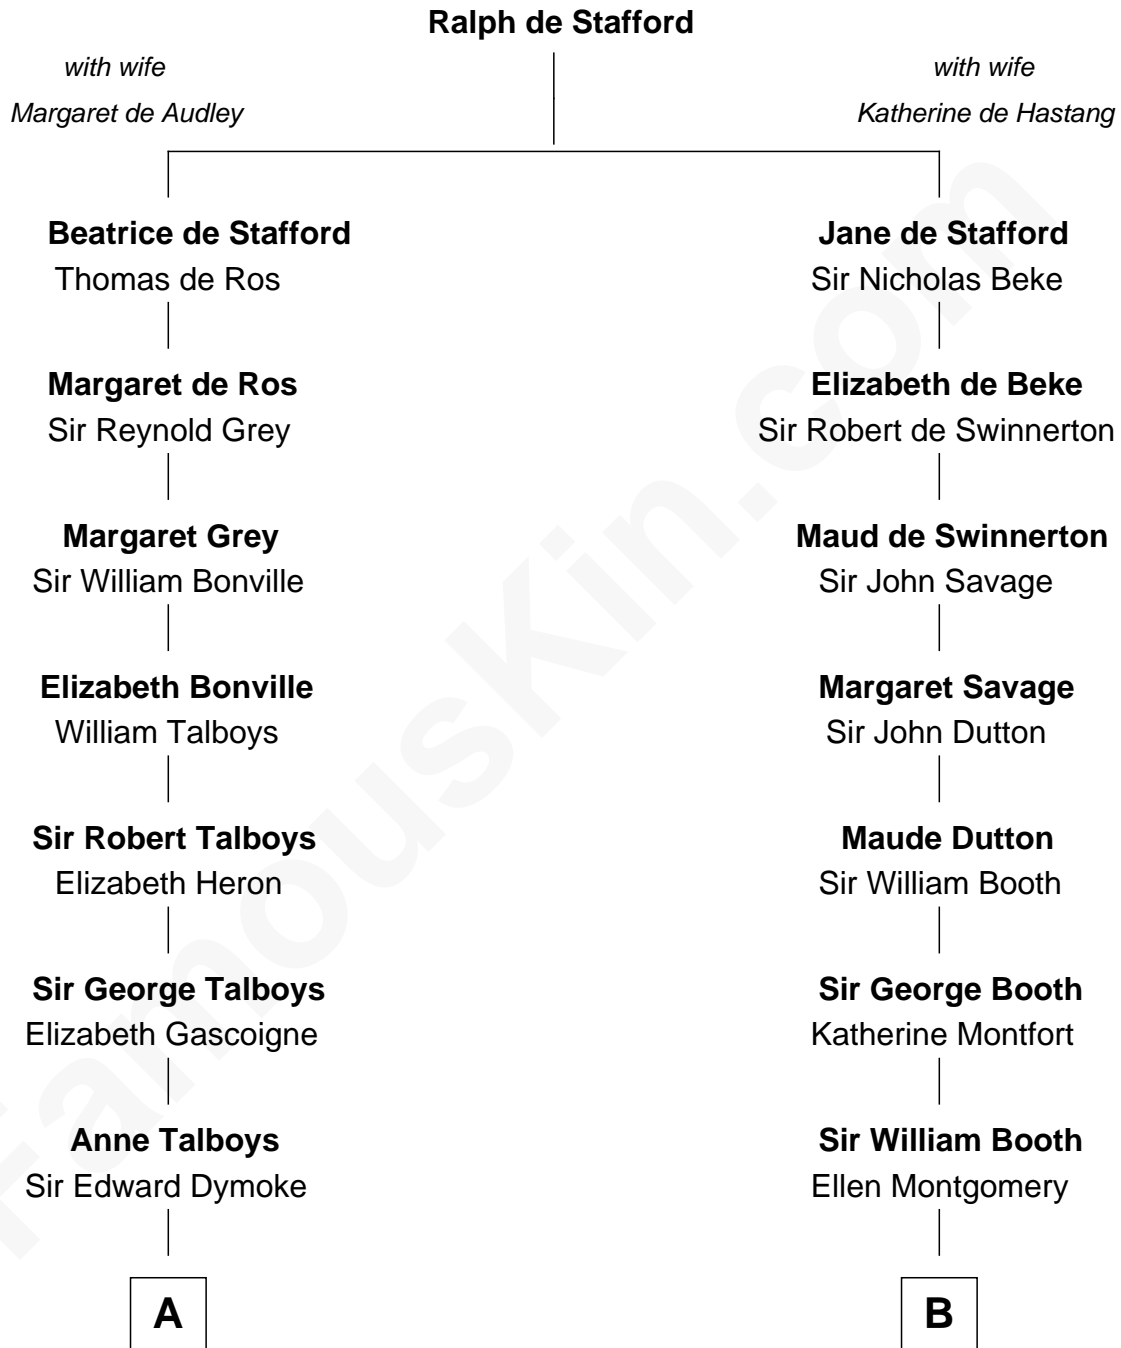

FamousKin.com

Relationship Chart of

George Washington

1st U.S. President

13th cousin 7 times removed of

Christian Herter
59th Governor of Massachusetts

C

—
Archibald Miles

Mary Treese

—
Mary Miles

Christian Herter

—
Albert Herter

Adele McGinnis

—
Christian Herter

59th Governor of Massachusetts

FamousKin.com