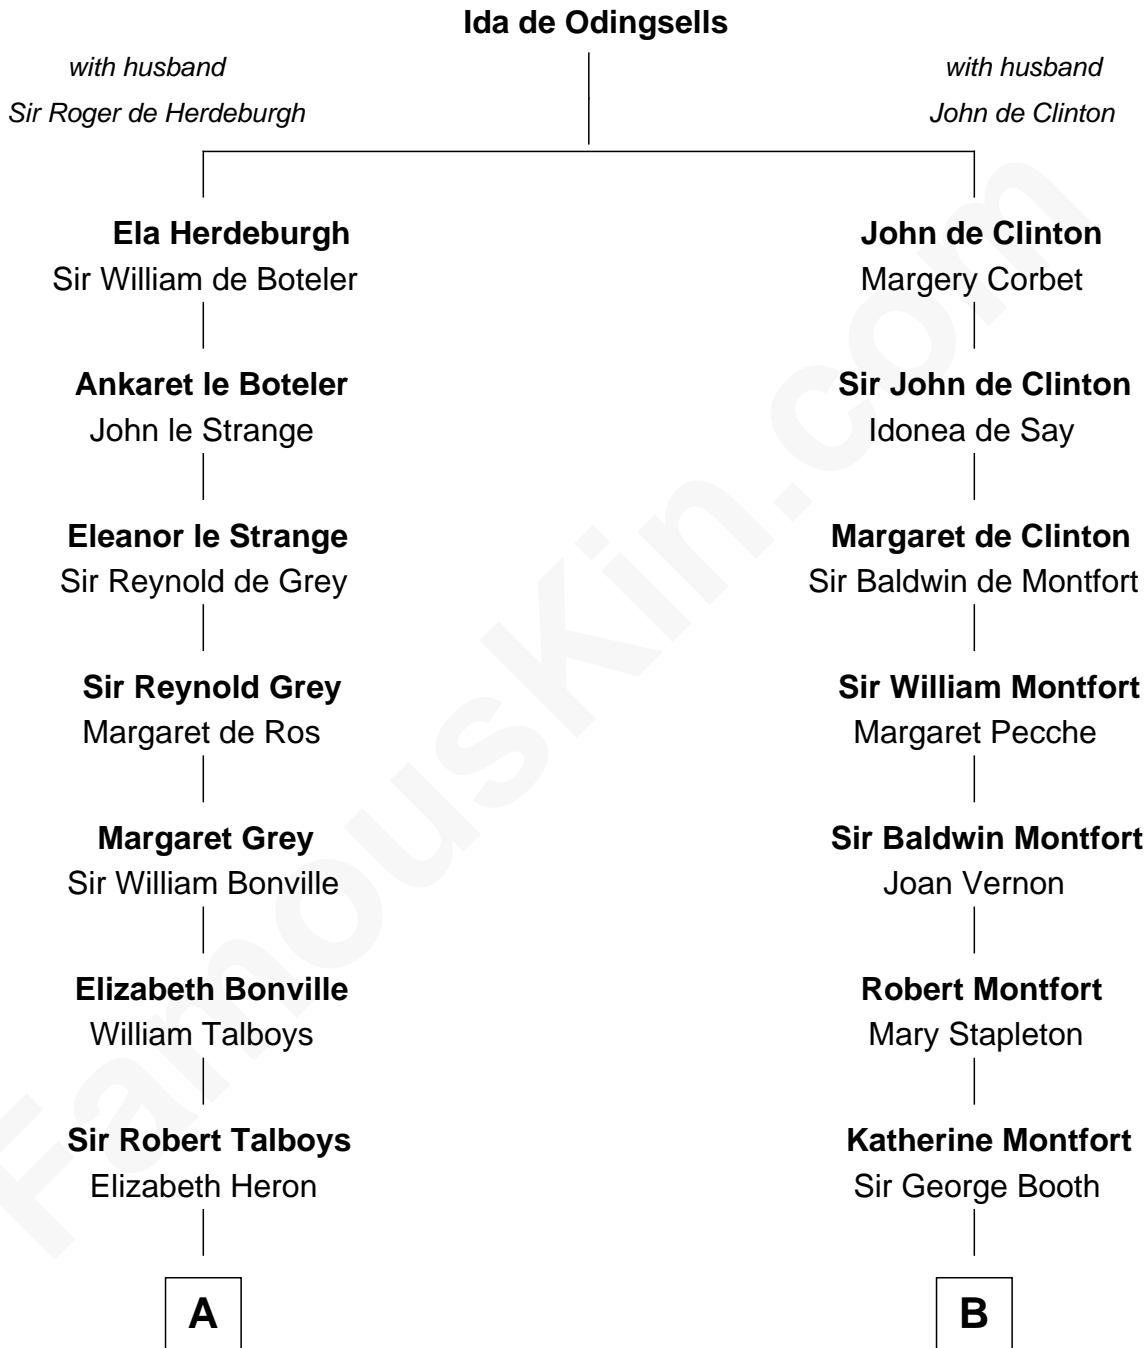

FamousKin.com

Relationship Chart of

George Washington

1st U.S. President

15th cousin 6 times removed of

Christian Herter
59th Governor of Massachusetts

C

|
Sarah Fiske
Erastus Miles

|
Archibald Miles
Mary Treese

|
Mary Miles
Christian Herter

|
Albert Herter
Adele McGinnis

|
Christian Herter
59th Governor of Massachusetts