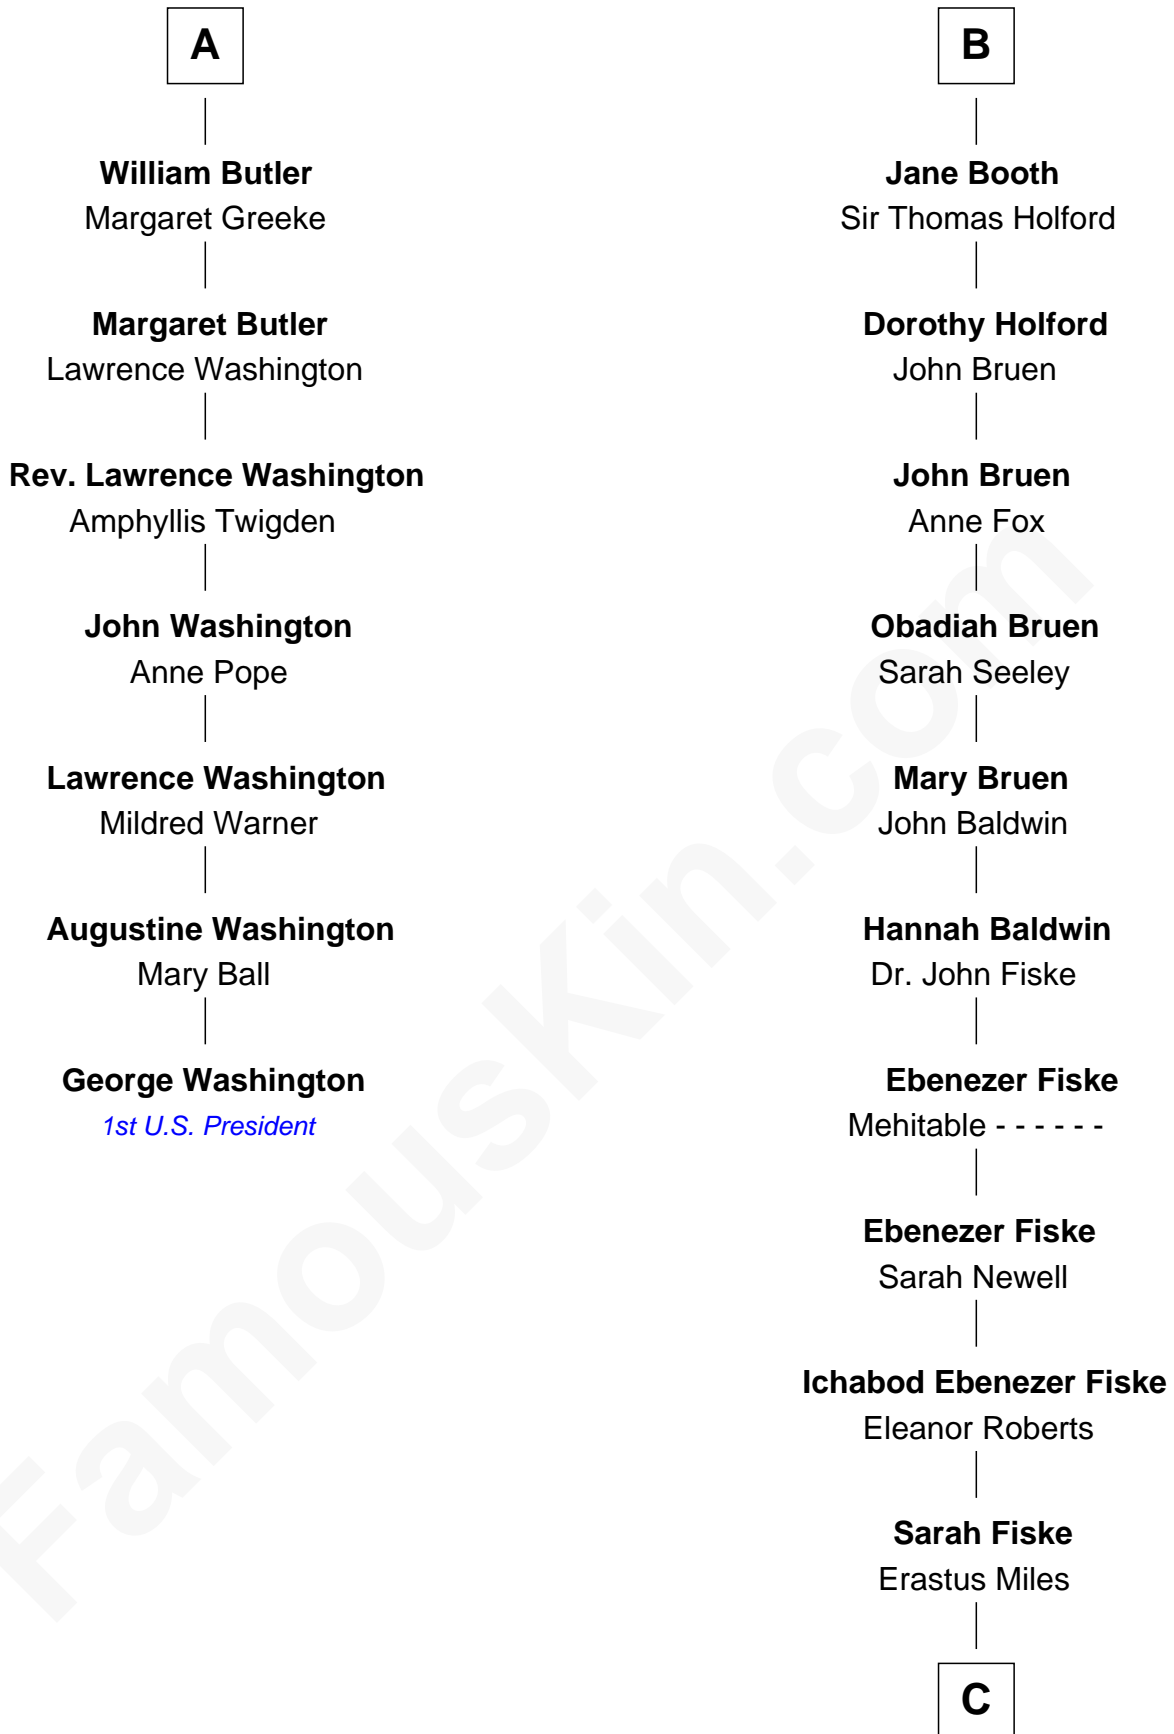

FamousKin.com
Relationship Chart of
George Washington
1st U.S. President

13th cousin 7 times removed of
Christian Herter
59th Governor of Massachusetts

C

—
Archibald Miles

Mary Treese

—
Mary Miles

Christian Herter

—
Albert Herter

Adele McGinnis

—
Christian Herter

59th Governor of Massachusetts