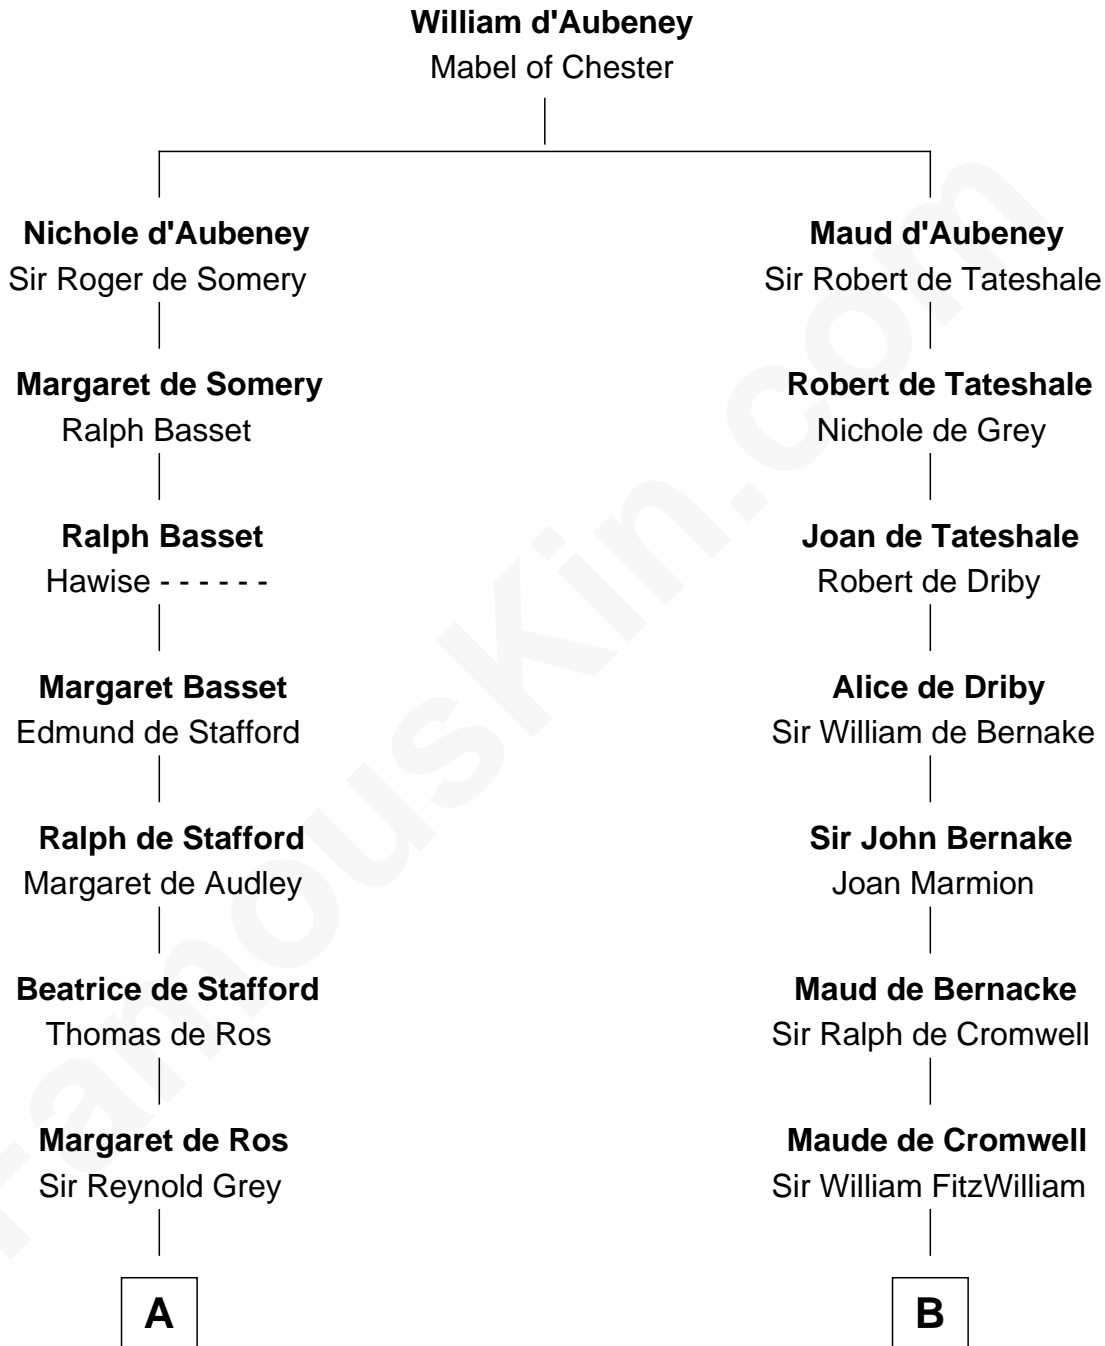

## Relationship Chart of

### George Washington

*1st U.S. President*

18th cousin 1 time removed of

### John Quincy Adams

*6th U.S. President*

FamousKin.com