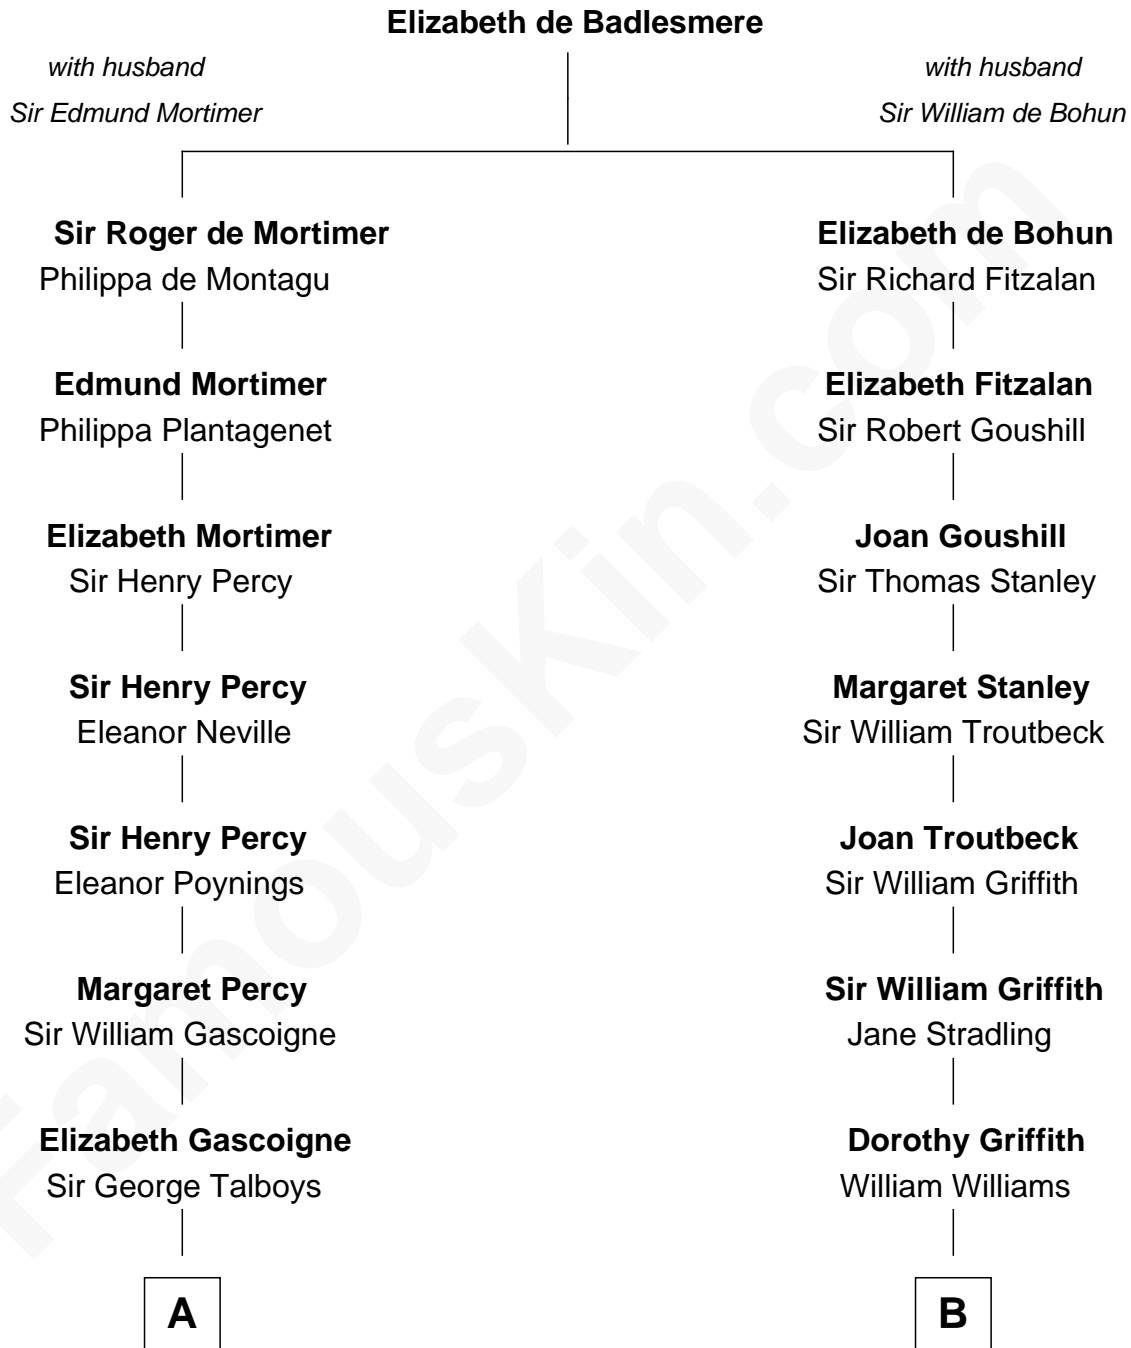

**FamousKin.com**  
**Relationship Chart of**  
**George Washington**  
*1st U.S. President*

**14th cousin 1 time removed of**  
**John Quincy Adams**  
*6th U.S. President*

**A**

**Anne Talboys**  
Sir Edward Dymoke

**Frances Dymoke**  
Sir Thomas Windebank

**Mildred Windebank**  
Robert Reade

**Col. George Reade**  
Elizabeth Martiau

**Mildred Reade**  
Col. Augustine Warner

**Mildred Warner**  
Lawrence Washington

**Augustine Washington**  
Mary Ball