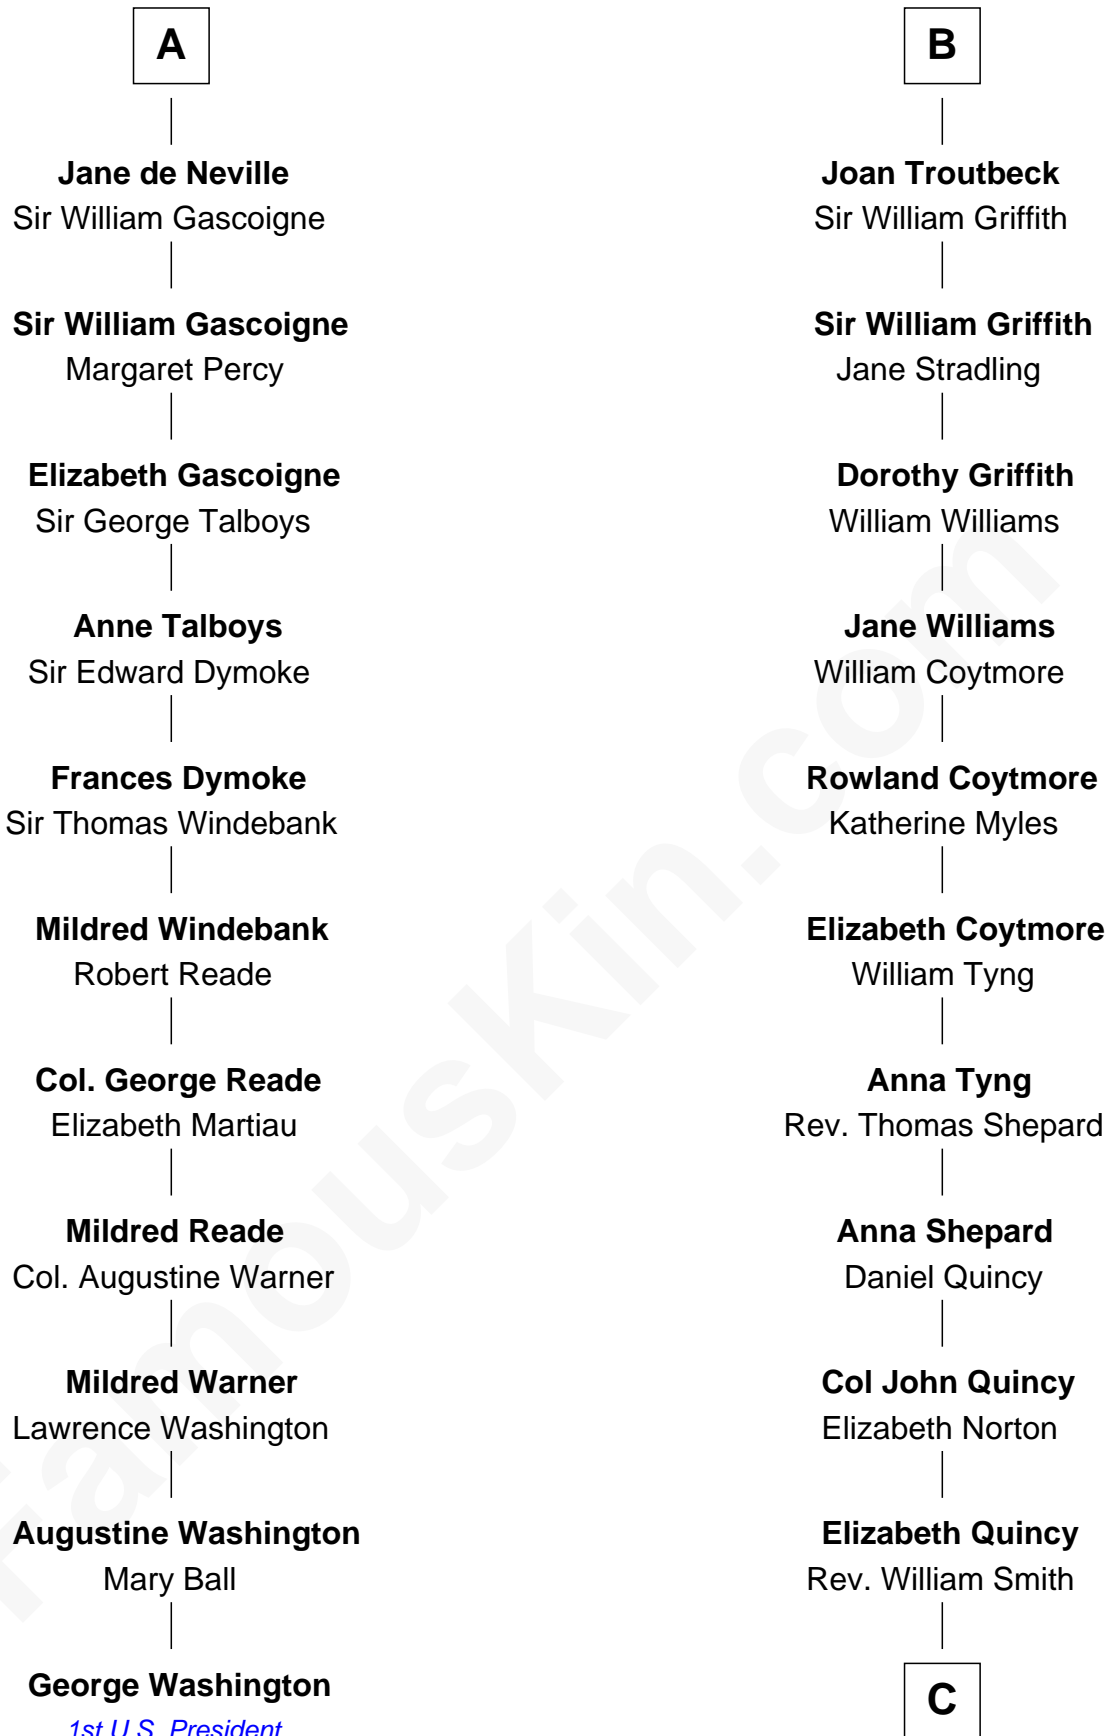

FamousKin.com
Relationship Chart of
George Washington
1st U.S. President

17th cousin 1 time removed of
John Quincy Adams
6th U.S. President

Sir Humphrey de Bohun
 Eleanor de Braiose

C

Abigail Quincy Smith

John Adams

John Quincy Adams

6th U.S. President

FamousKin.com