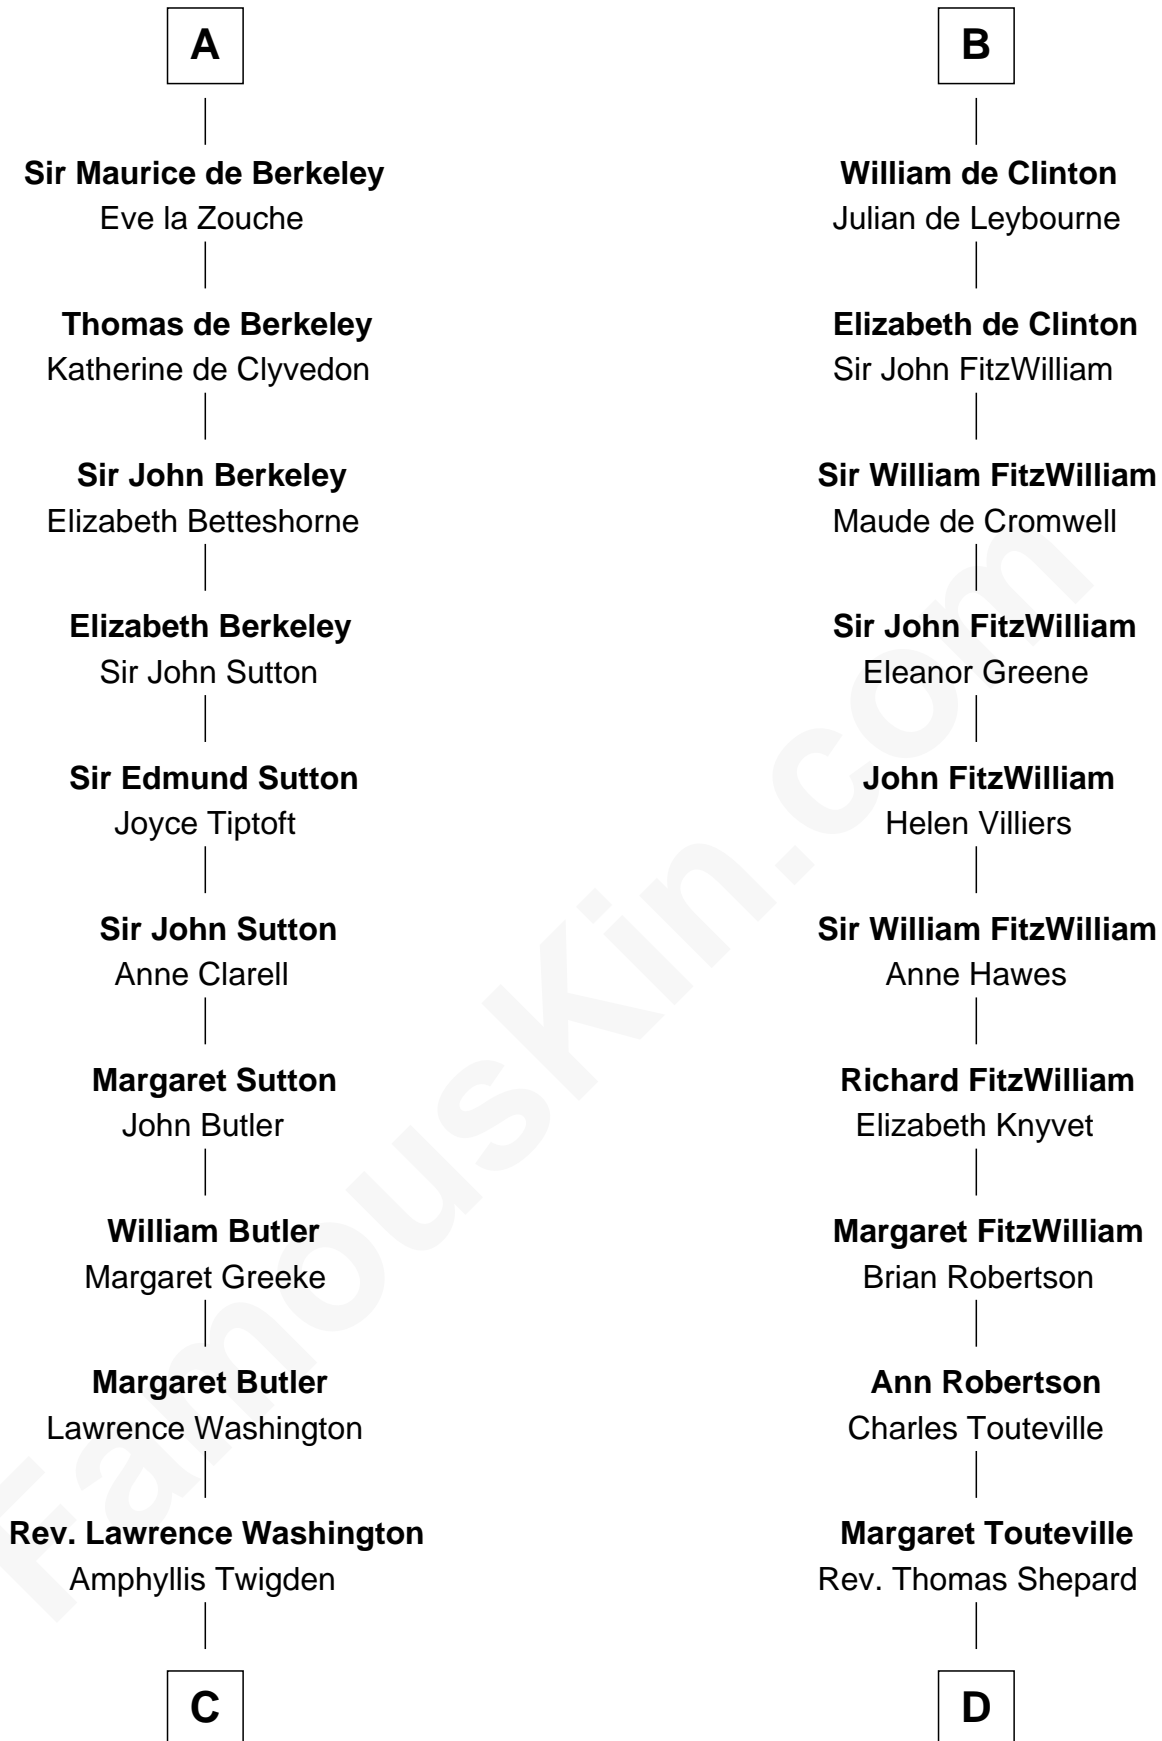

**FamousKin.com**  
**Relationship Chart of**  
**George Washington**  
*1st U.S. President*

20th cousin 1 time removed of

**Abigail (Smith) Adams**  
*First Lady of President John Adams*

**C**

**John Washington**

Anne Pope

**Lawrence Washington**

Mildred Warner

**Augustine Washington**

Mary Ball

**George Washington**

*1st U.S. President*

**D**