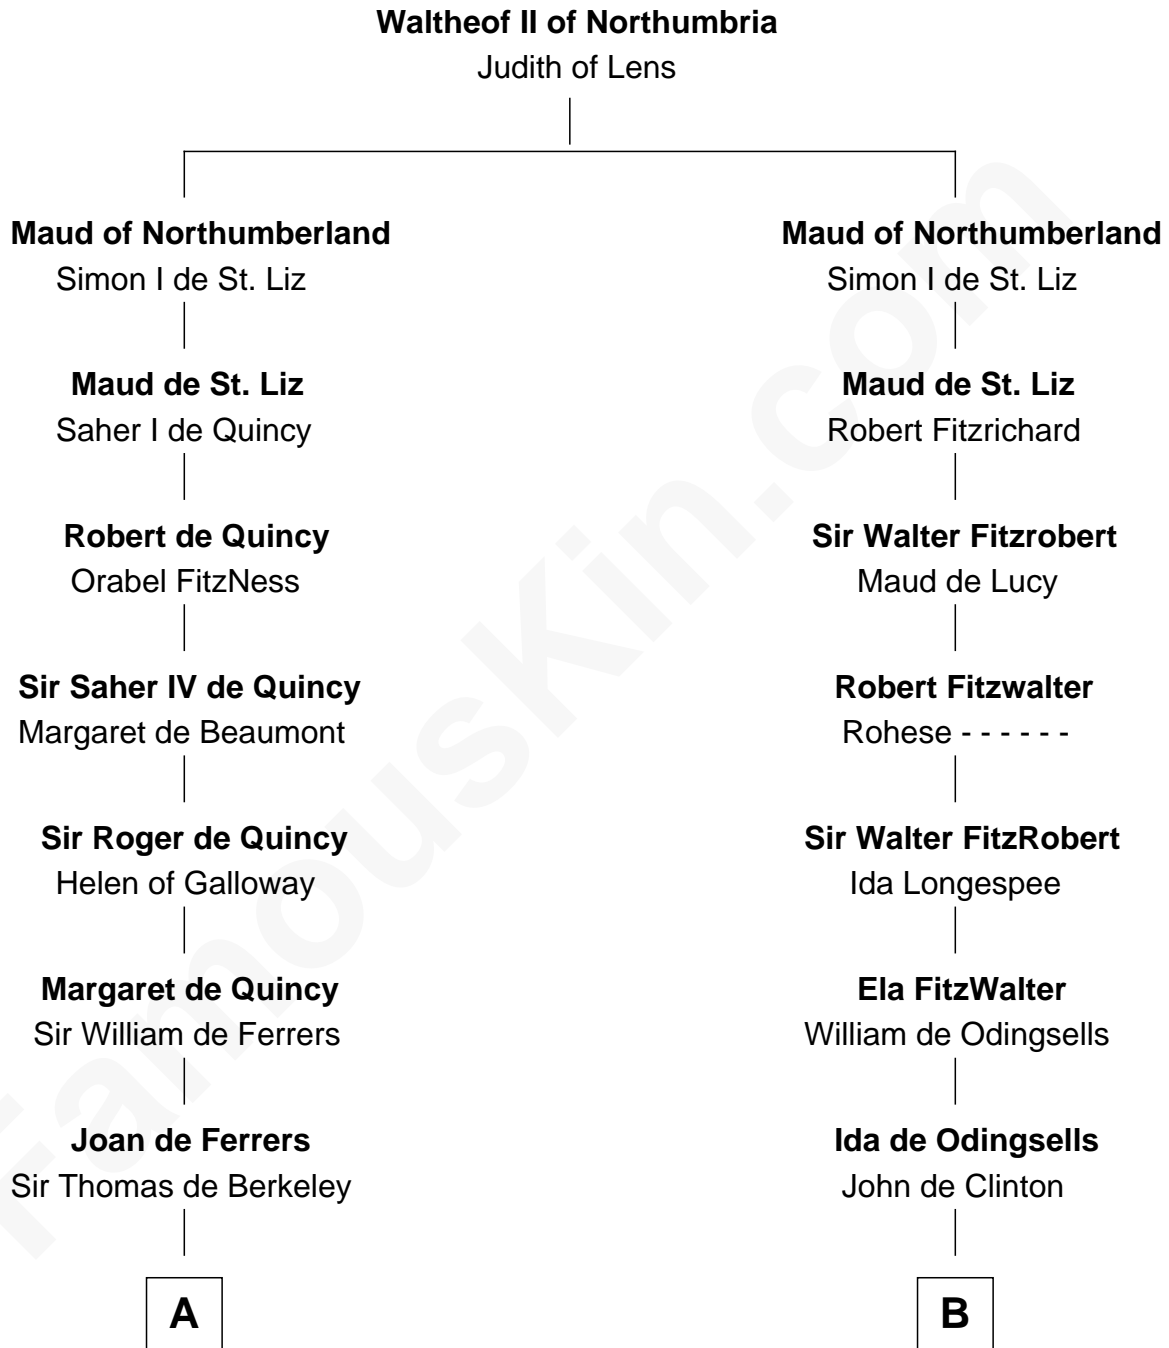

**FamousKin.com**  
**Relationship Chart of**  
**George Washington**  
*1st U.S. President*

20th cousin 1 time removed of

**Abigail (Smith) Adams**  
*First Lady of President John Adams*

**C**

**John Washington**

Anne Pope

**Lawrence Washington**

Mildred Warner

**Augustine Washington**

Mary Ball

**George Washington**

*1st U.S. President*

**D**