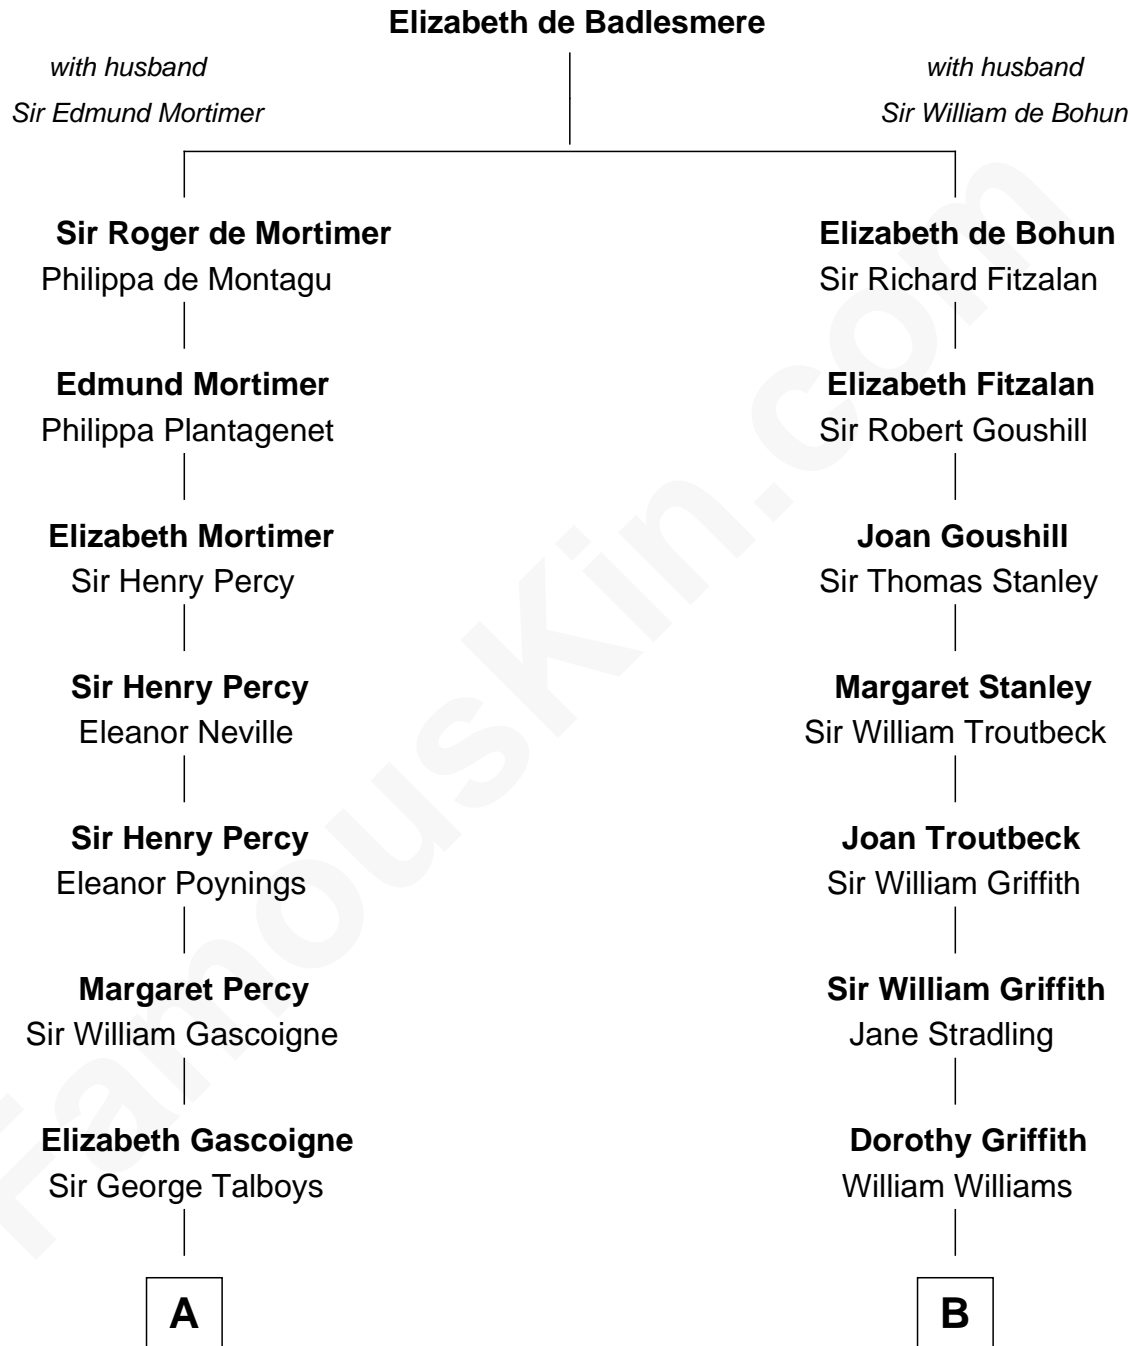

FamousKin.com Relationship Chart of

George Washington

1st U.S. President

14th cousin of

Abigail (Smith) Adams

First Lady of President John Adams

A

Anne Talboys
Sir Edward Dymoke

Frances Dymoke
Sir Thomas Windebank

Mildred Windebank
Robert Reade

Col. George Reade
Elizabeth Martiau

Mildred Reade
Col. Augustine Warner

Mildred Warner
Lawrence Washington

Augustine Washington
Mary Ball

George Washington
1st U.S. President