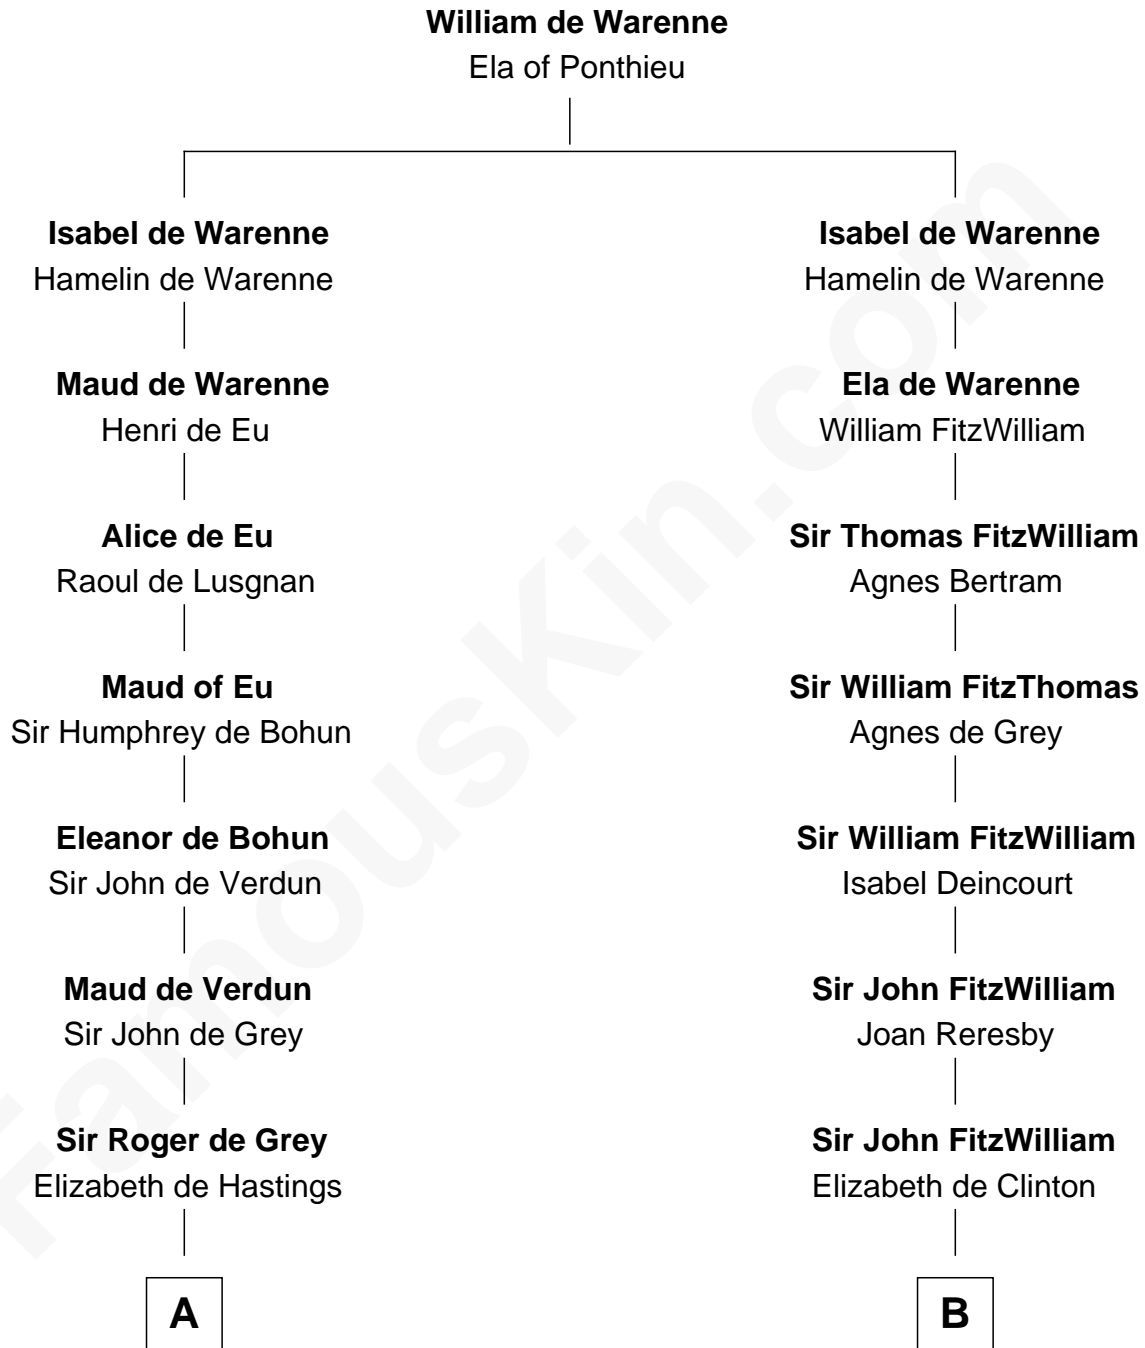

FamousKin.com
Relationship Chart of
George Washington
1st U.S. President

19th cousin 1 time removed of

Abigail (Smith) Adams
First Lady of President John Adams

C

Mildred Reade
Col. Augustine Warner

Mildred Warner
Lawrence Washington

Augustine Washington
Mary Ball

George Washington
1st U.S. President

D

Col John Quincy
Elizabeth Norton

Elizabeth Quincy
Rev. William Smith

Abigail (Smith) Adams
First Lady of John Adams