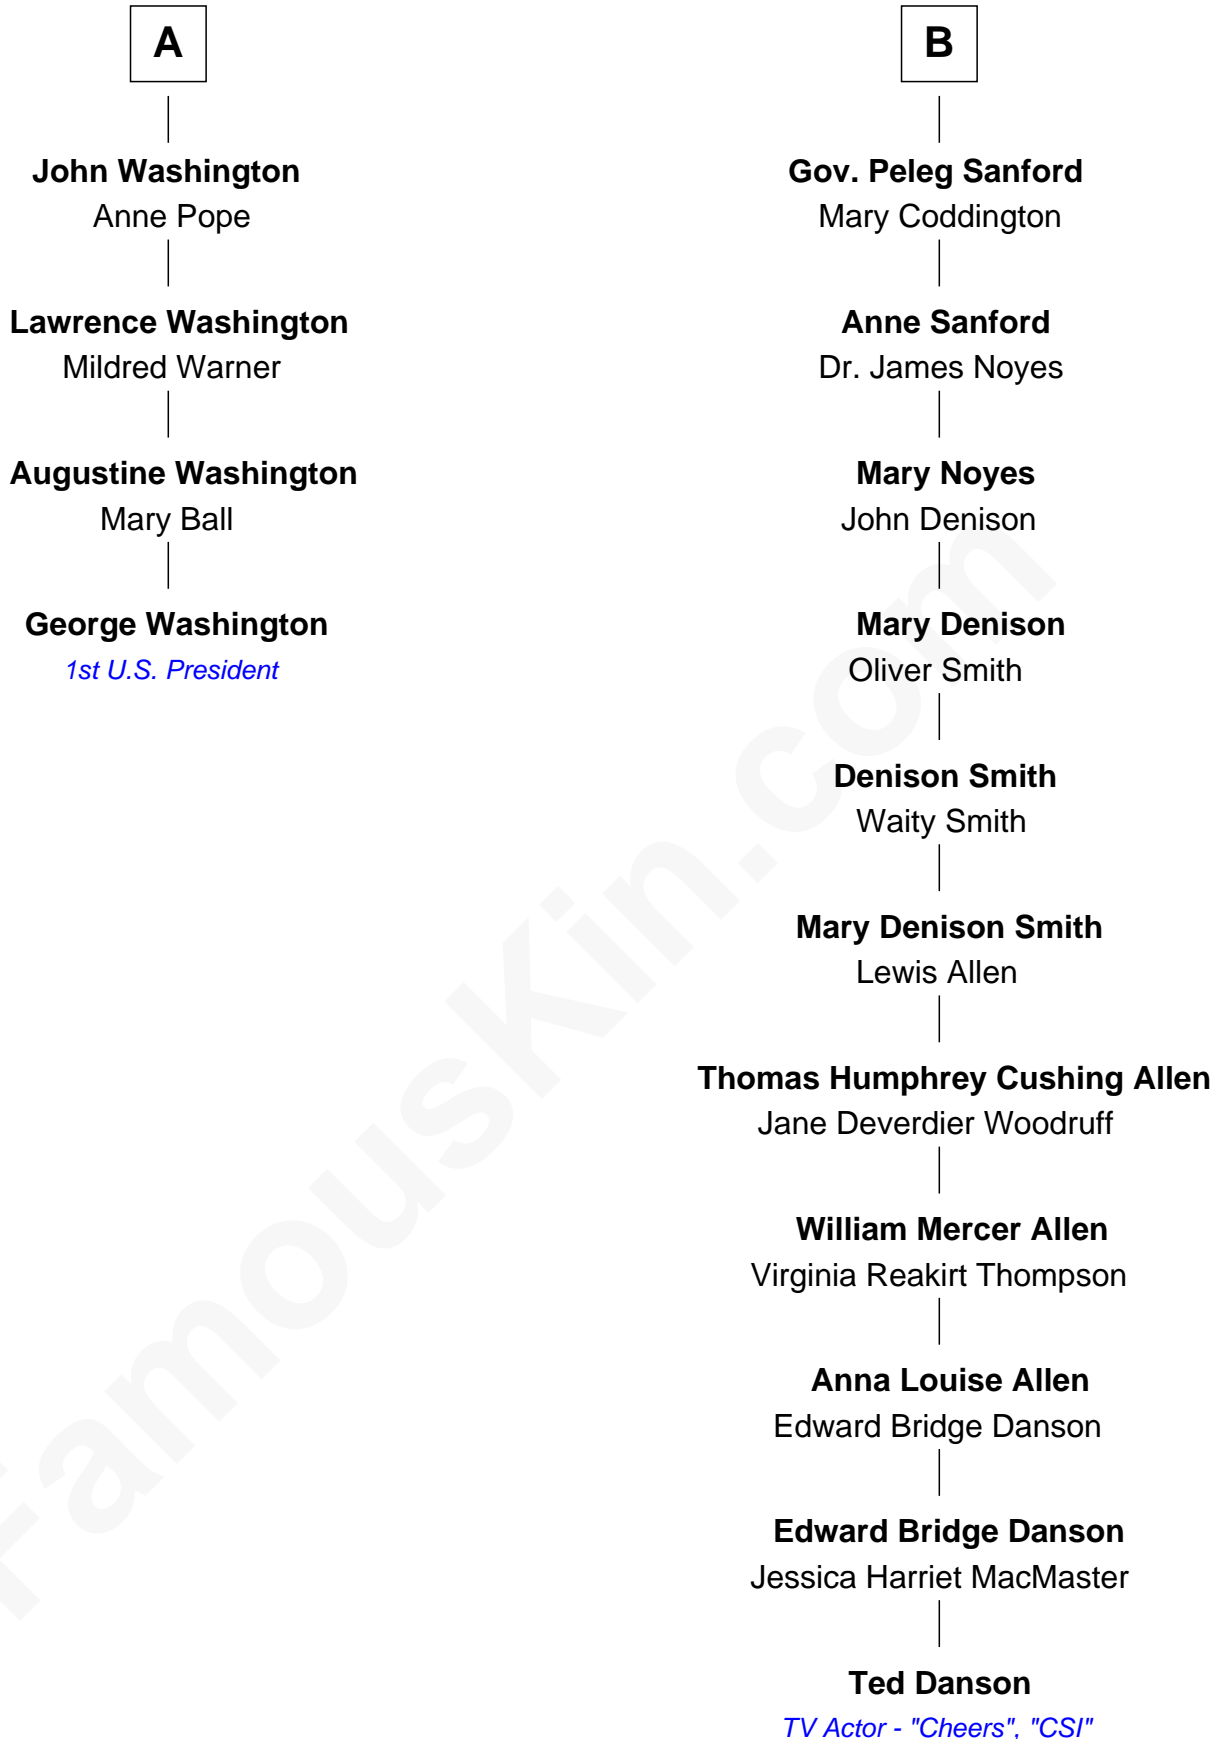

**FamousKin.com**  
**Relationship Chart of**  
**George Washington**  
*1st U.S. President*

**10th cousin 7 times removed of**  
**Ted Danson**  
*TV Actor - "Cheers", "CSI"*

Ted Danson photo by [Rob Dicaterino](#) (CC BY 2.0)