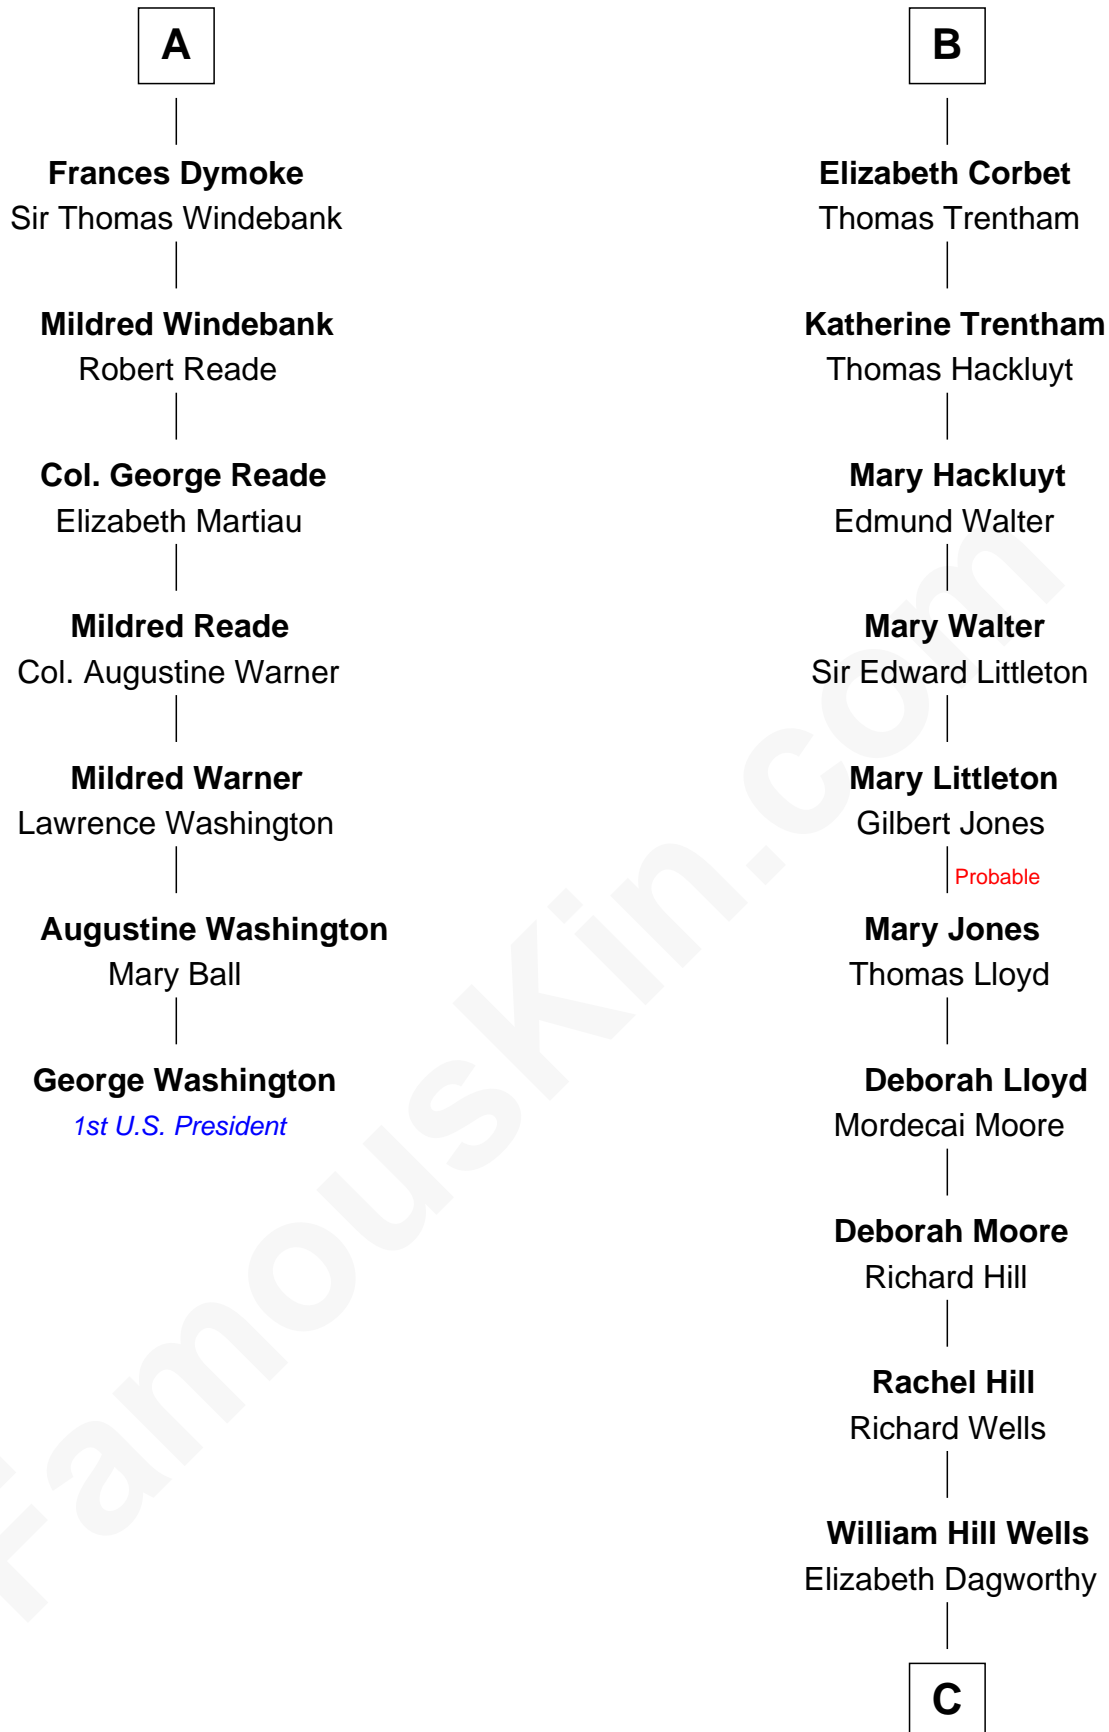

FamousKin.com
Relationship Chart of
George Washington
1st U.S. President

13th cousin 7 times removed of
Orson Welles
Radio, Stage, and Movie Actor

C

Henry Hill Welles

Mary Putnam

Richard Jones Welles

Mary Blanche Head