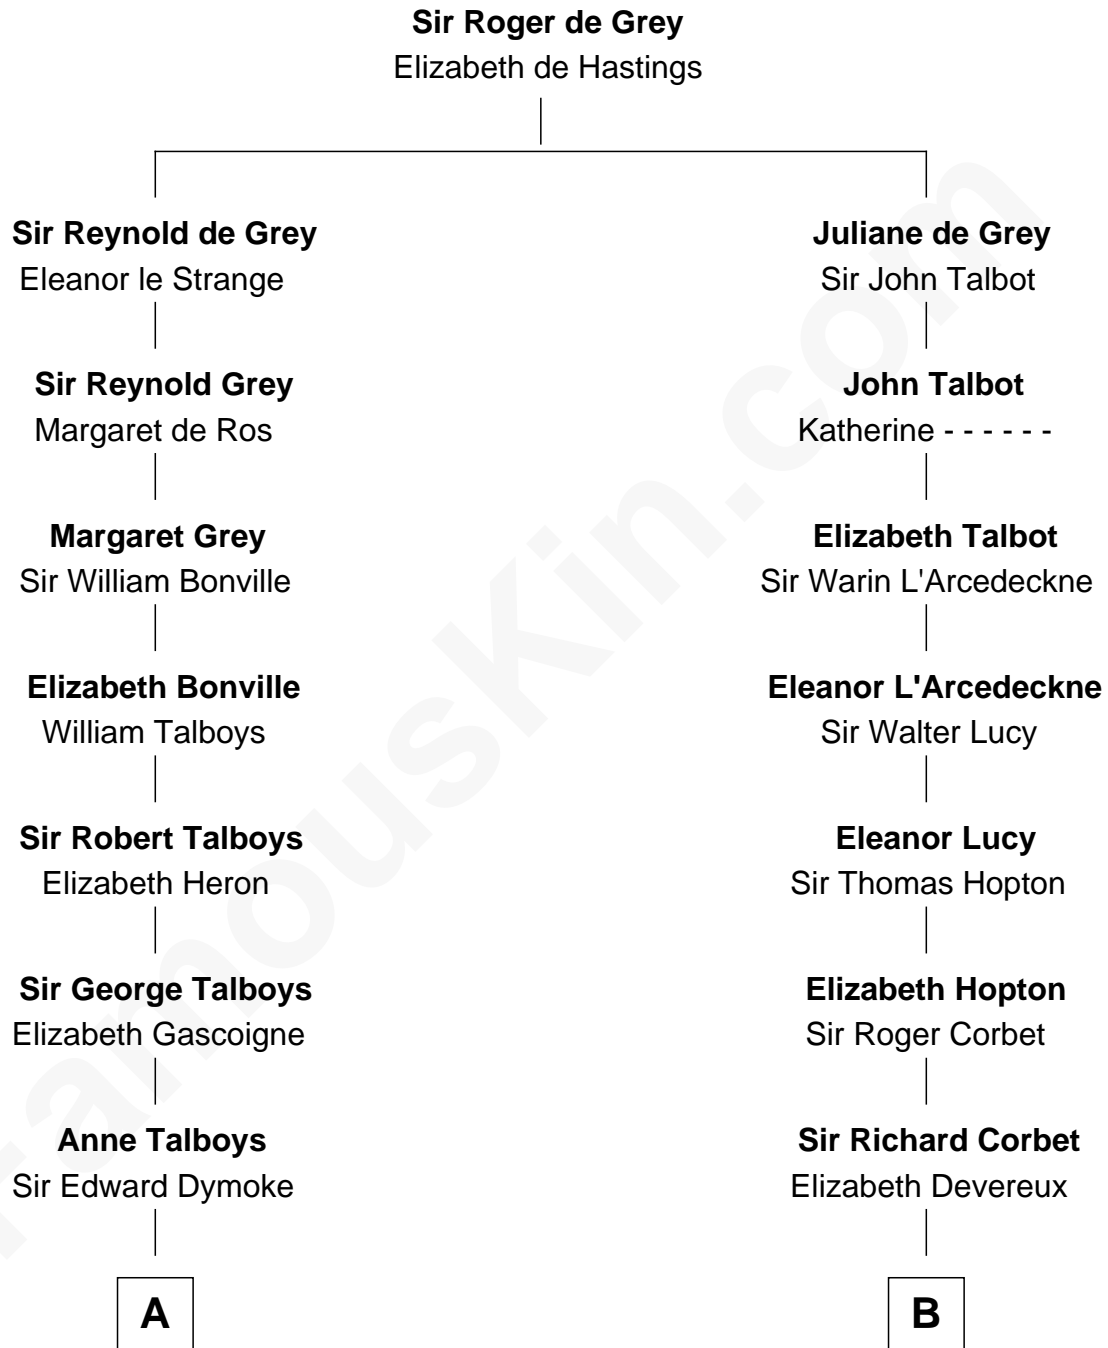

FamousKin.com
Relationship Chart of
George Washington
1st U.S. President

13th cousin 7 times removed of
Orson Welles
Radio, Stage, and Movie Actor

C

Henry Hill Welles

Mary Putnam

Richard Jones Welles

Mary Blanche Head