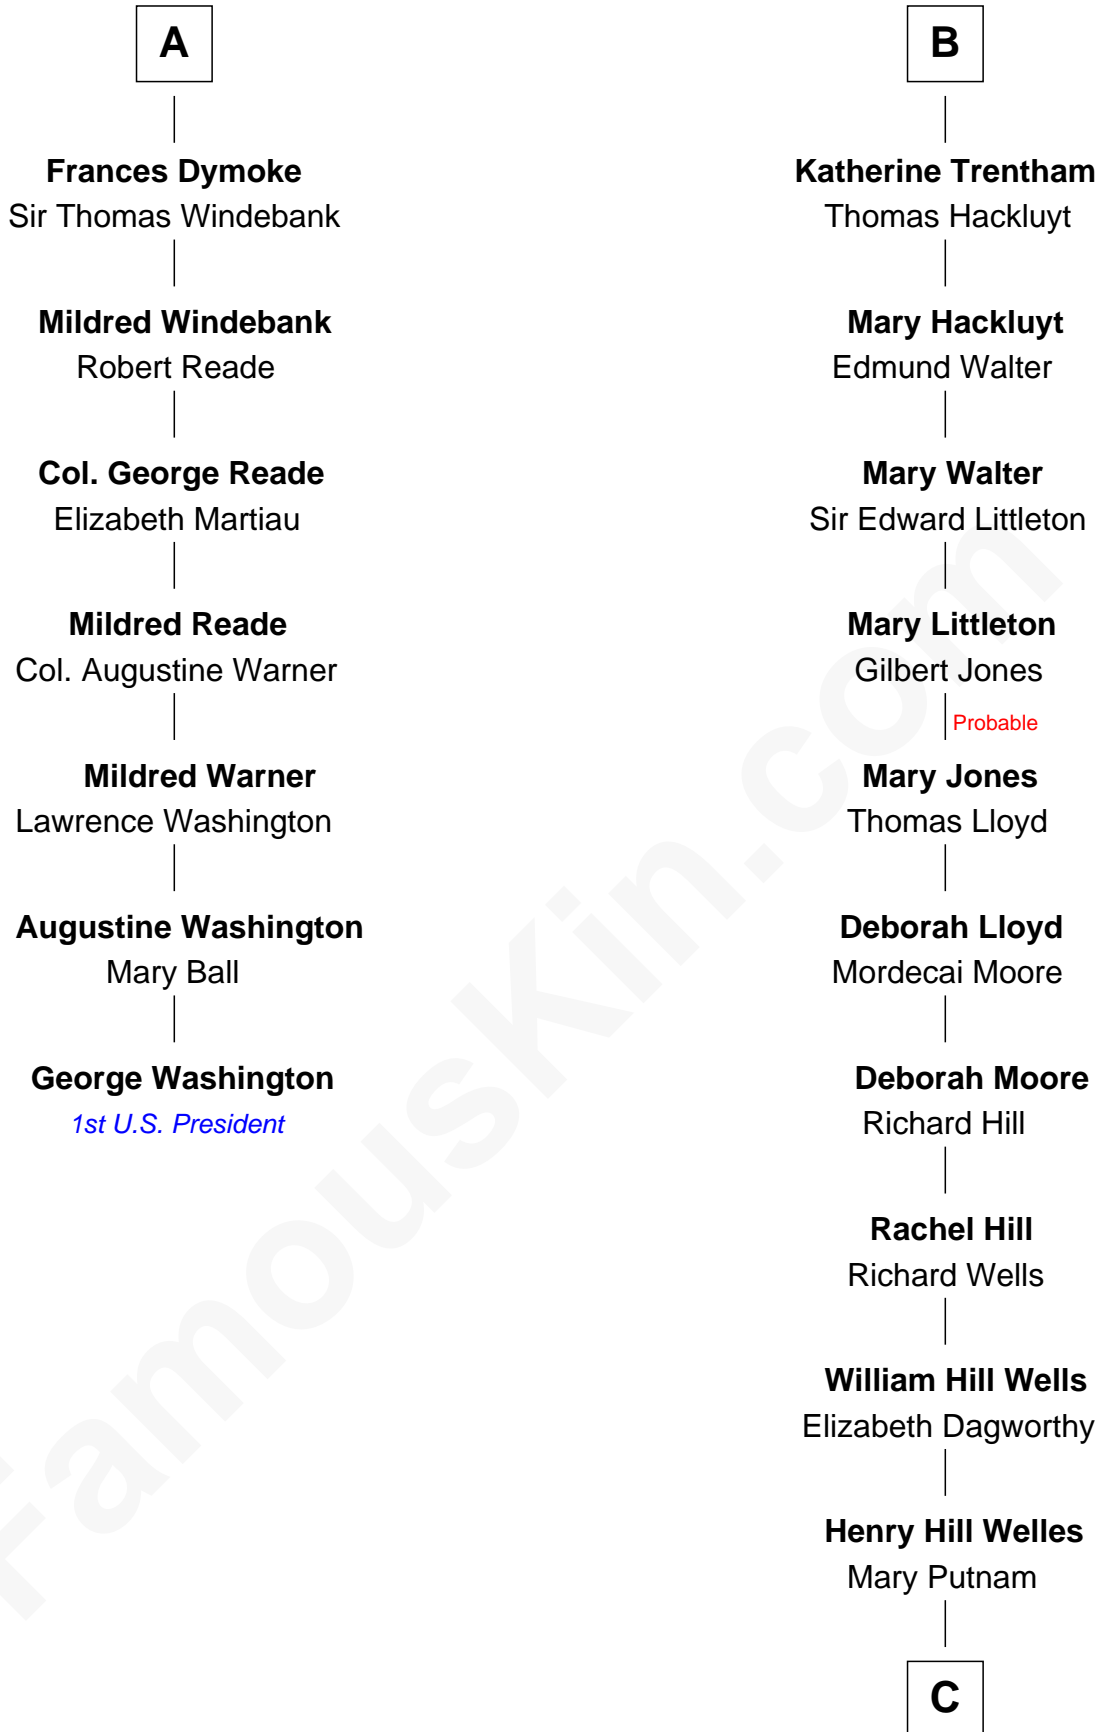

## Relationship Chart of

### George Washington

1st U.S. President

13th cousin 6 times removed of

**Orson Welles**  
Radio, Stage, and Movie Actor

C

Richard Jones Welles

Mary Blanche Head

Richard Head Welles