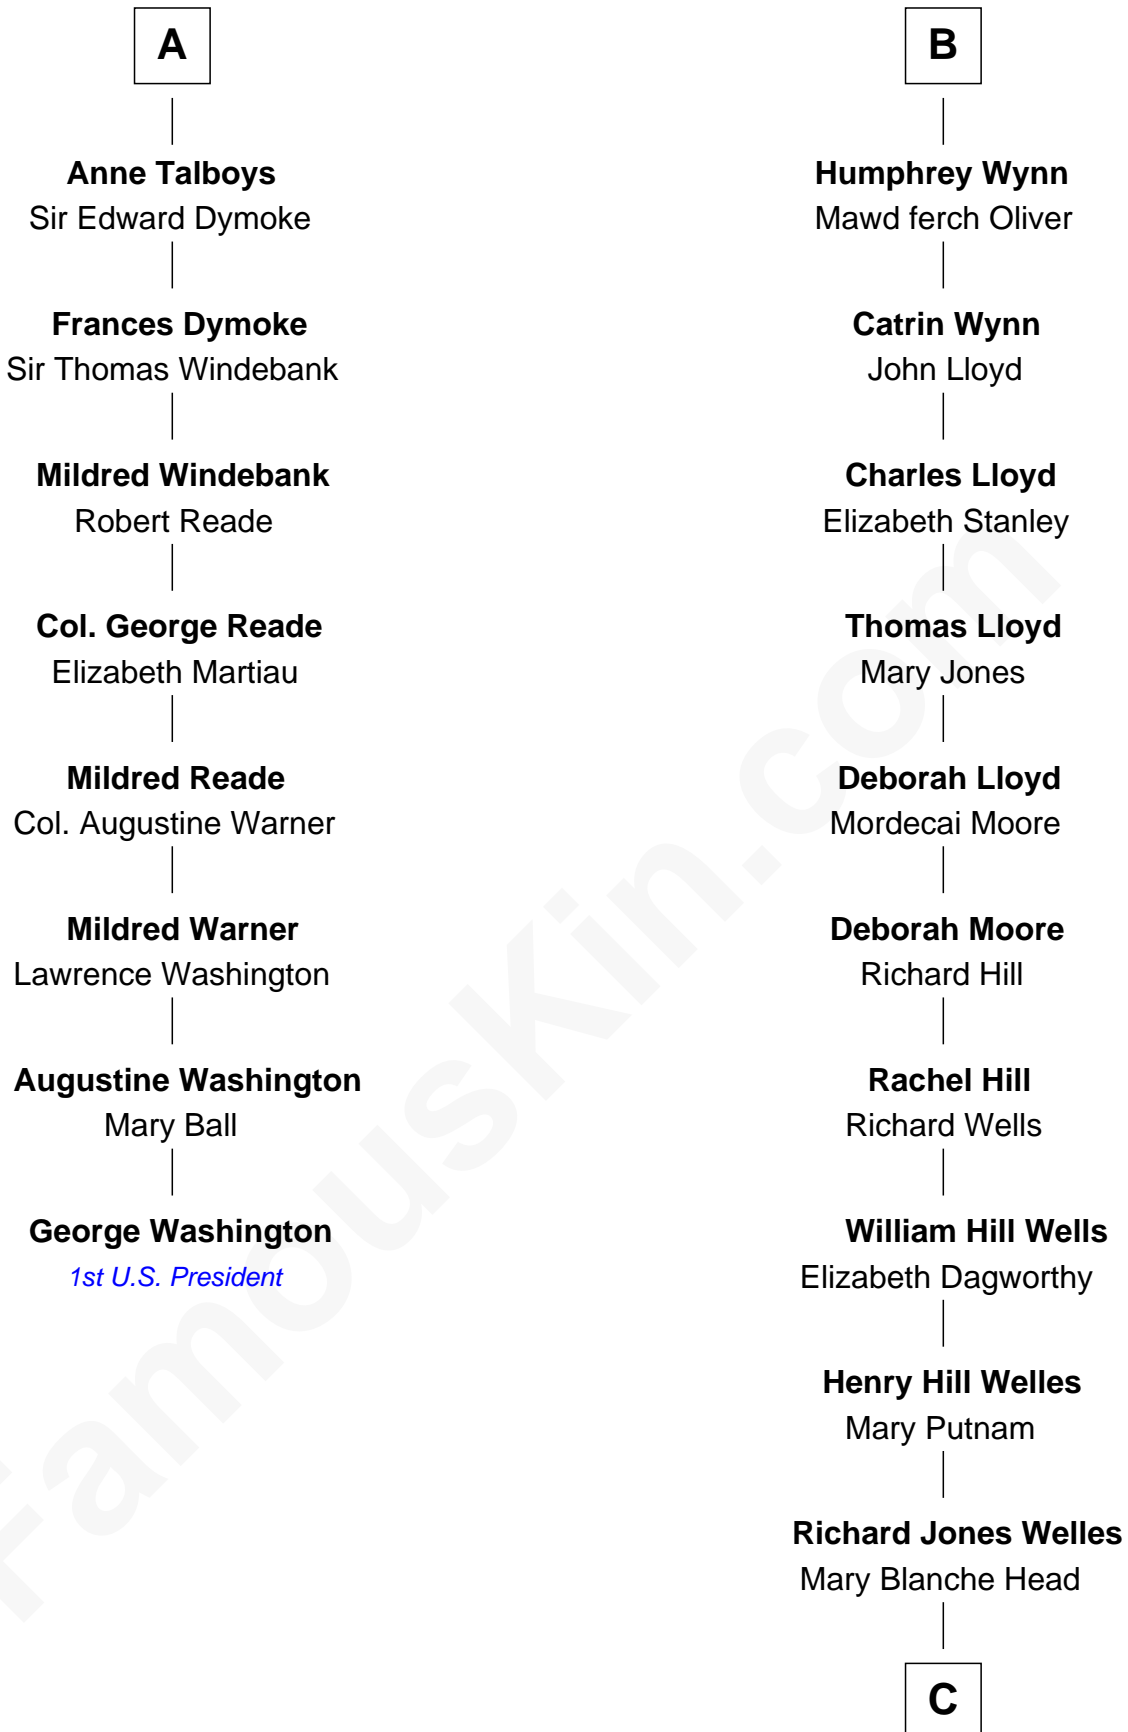

FamousKin.com
Relationship Chart of
George Washington
1st U.S. President

14th cousin 4 times removed of
Orson Welles
Radio, Stage, and Movie Actor

C

Richard Head Welles

Beatrice Ives

Orson Welles

Radio, Stage, and Movie Actor

FamousKin.com