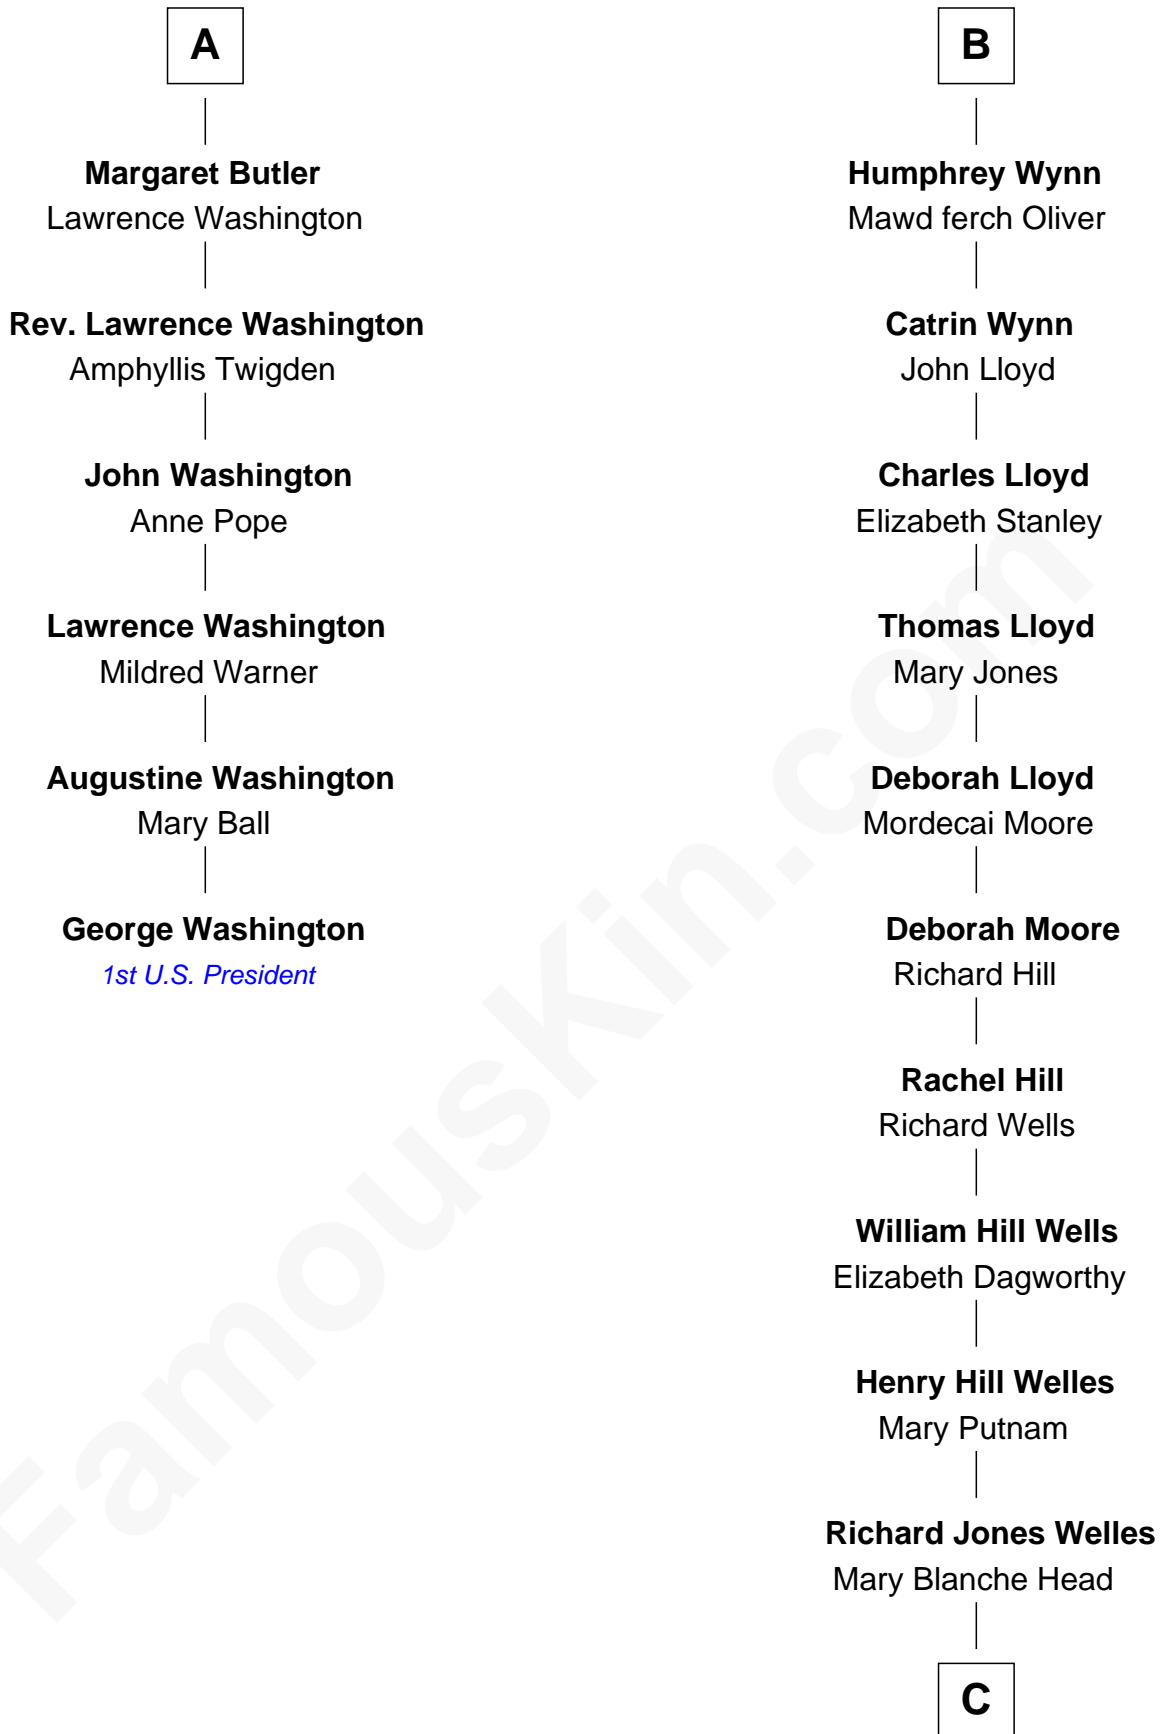

**FamousKin.com**  
**Relationship Chart of**  
**George Washington**  
*1st U.S. President*

**12th cousin 6 times removed of**  
**Orson Welles**  
*Radio, Stage, and Movie Actor*

**C**

Richard Head Welles

Beatrice Ives

Orson Welles

*Radio, Stage, and Movie Actor*

FamousKin.com