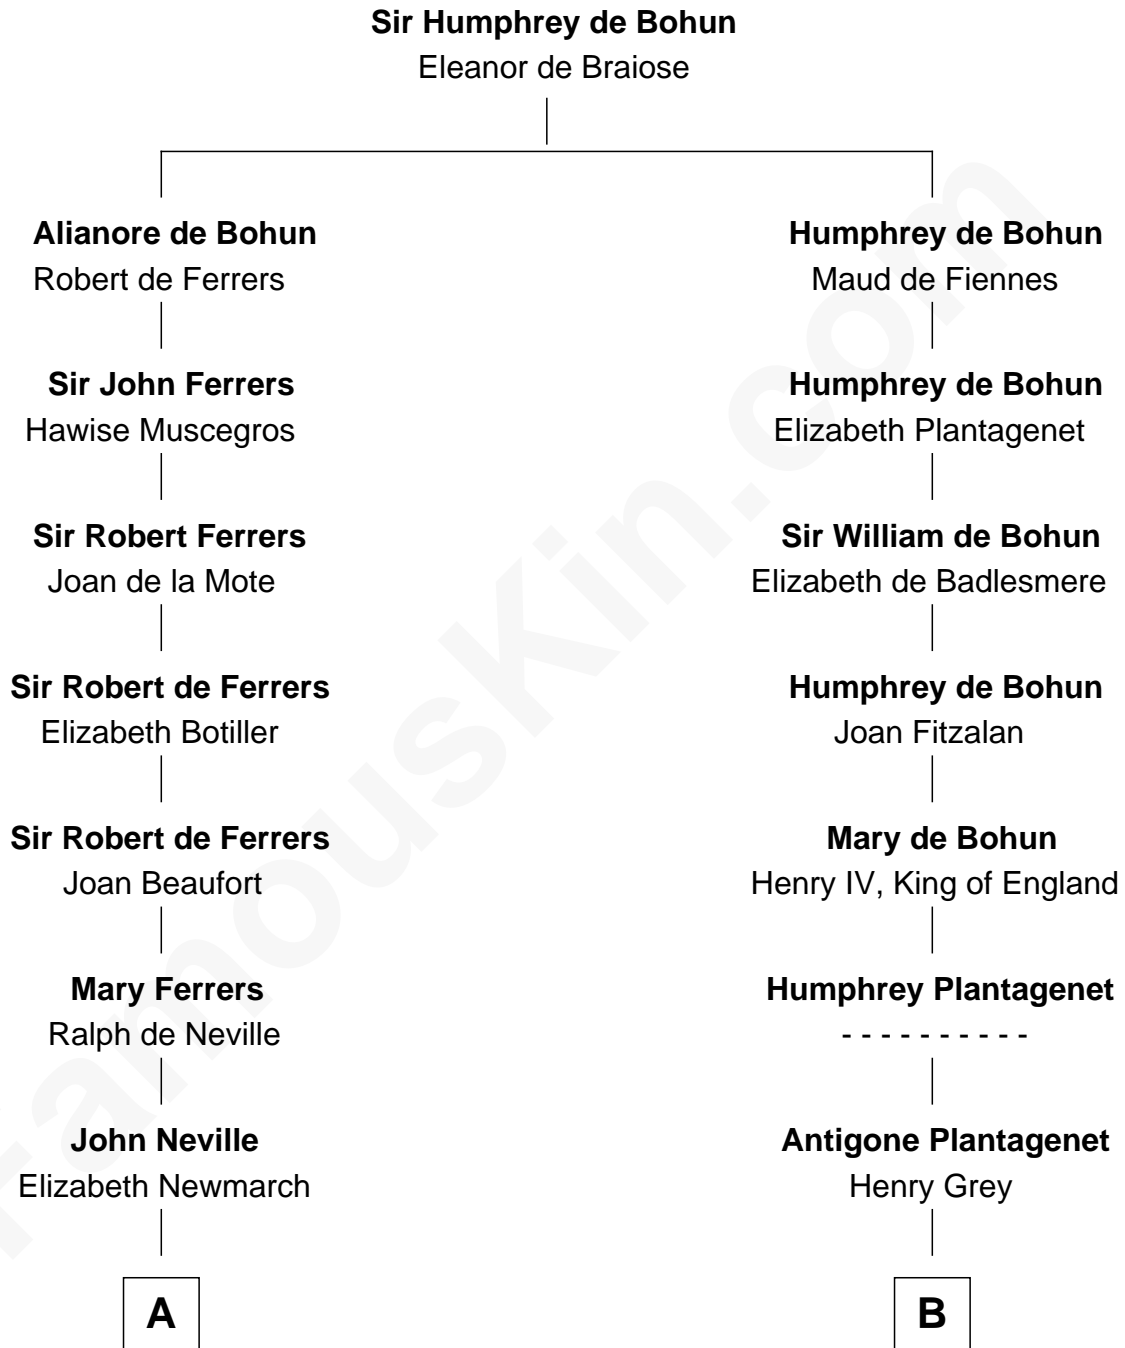

**FamousKin.com**  
**Relationship Chart of**  
**George Washington**  
*1st U.S. President*

**17th cousin 4 times removed of**  
**Orson Welles**  
*Radio, Stage, and Movie Actor*

**C**

**William Hill Wells**  
Elizabeth Dagworthy

**Henry Hill Welles**  
Mary Putnam

**Richard Jones Welles**  
Mary Blanche Head

**Richard Head Welles**  
Beatrice Ives

**Orson Welles**  
*Radio, Stage, and Movie Actor*

FamousKin.com