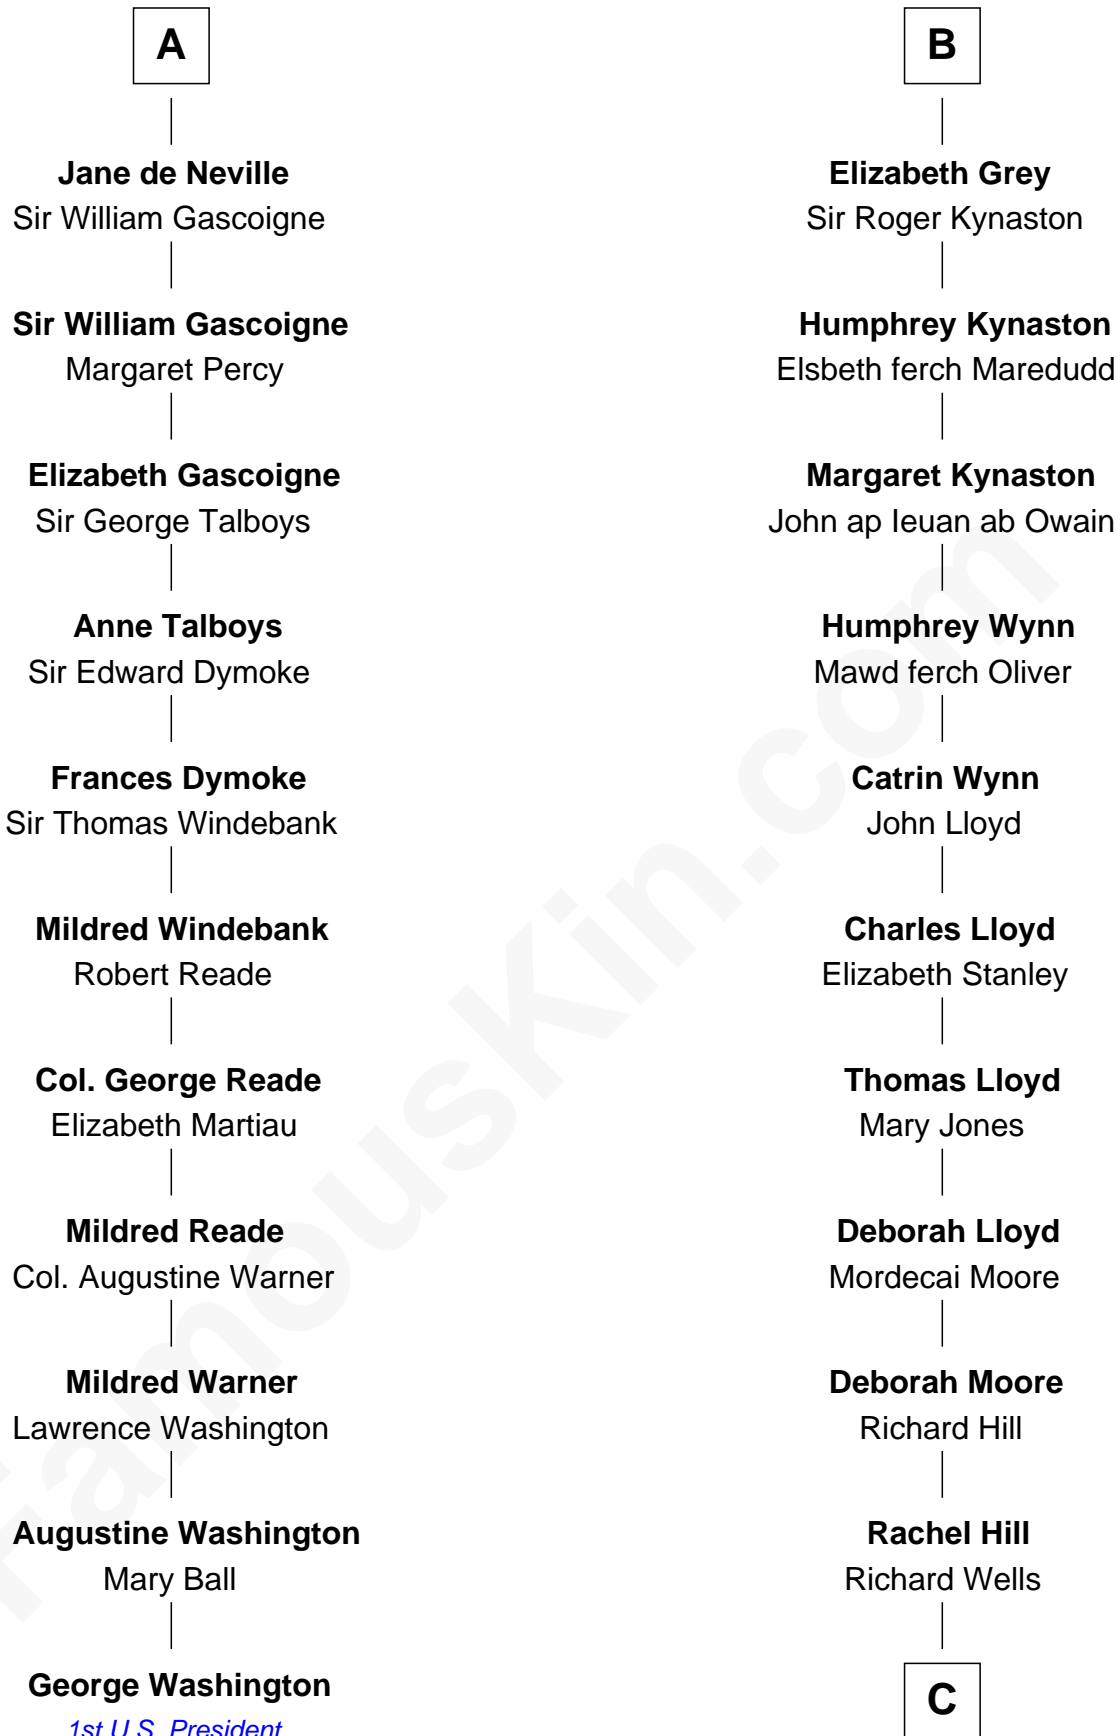

**FamousKin.com**  
**Relationship Chart of**  
**George Washington**  
*1st U.S. President*

**17th cousin 4 times removed of**  
**Orson Welles**  
*Radio, Stage, and Movie Actor*

**C**

**William Hill Wells**  
Elizabeth Dagworthy