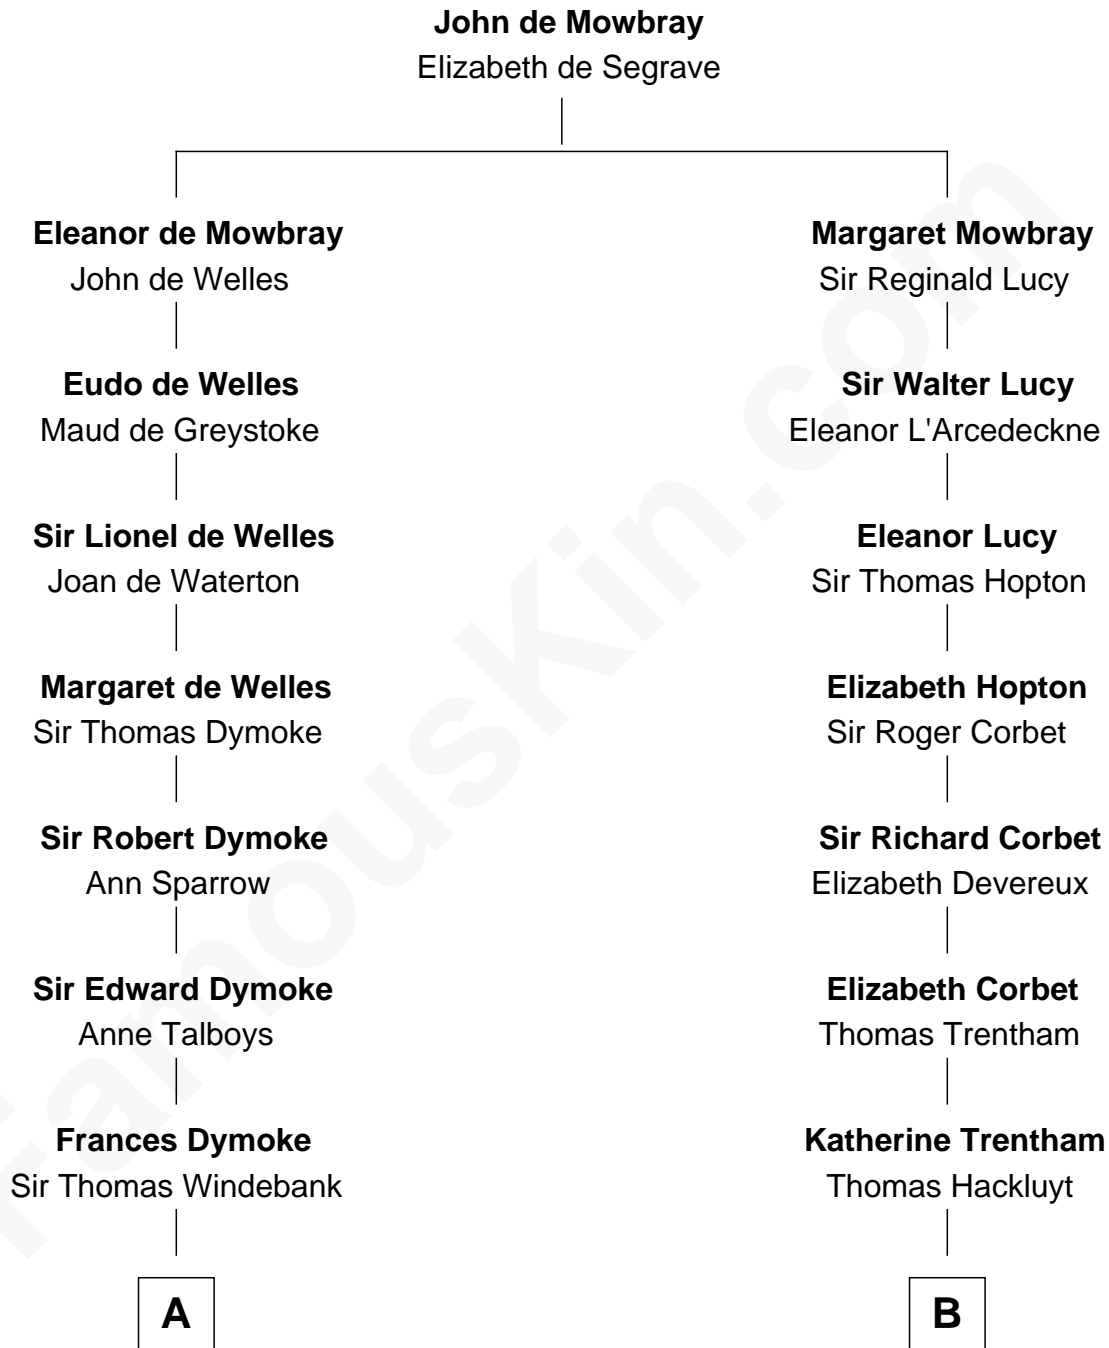

FamousKin.com
Relationship Chart of
George Washington
1st U.S. President

12th cousin 6 times removed of
Orson Welles
Radio, Stage, and Movie Actor

C

Richard Head Welles

Beatrice Ives

Orson Welles

Radio, Stage, and Movie Actor

FamousKin.com