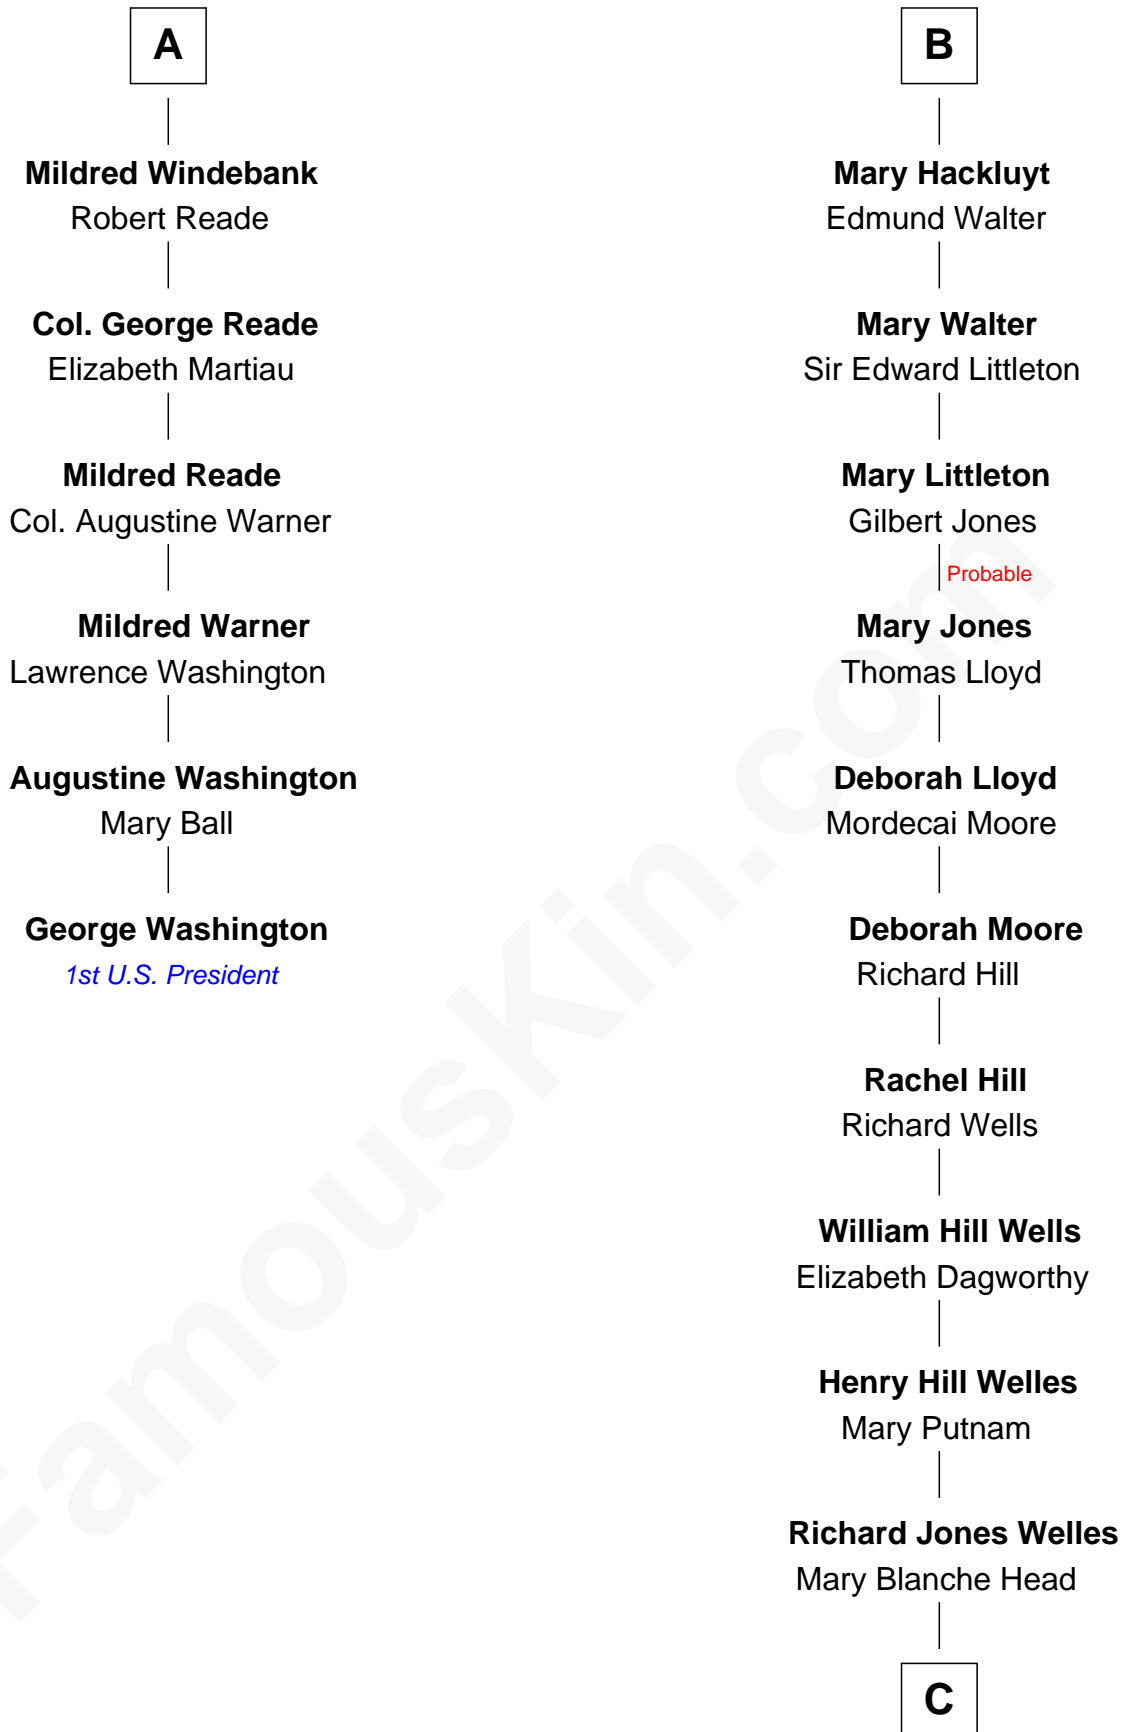

FamousKin.com
Relationship Chart of
George Washington
1st U.S. President

12th cousin 6 times removed of
Orson Welles
Radio, Stage, and Movie Actor

C

Richard Head Welles

Beatrice Ives

Orson Welles

Radio, Stage, and Movie Actor

FamousKin.com