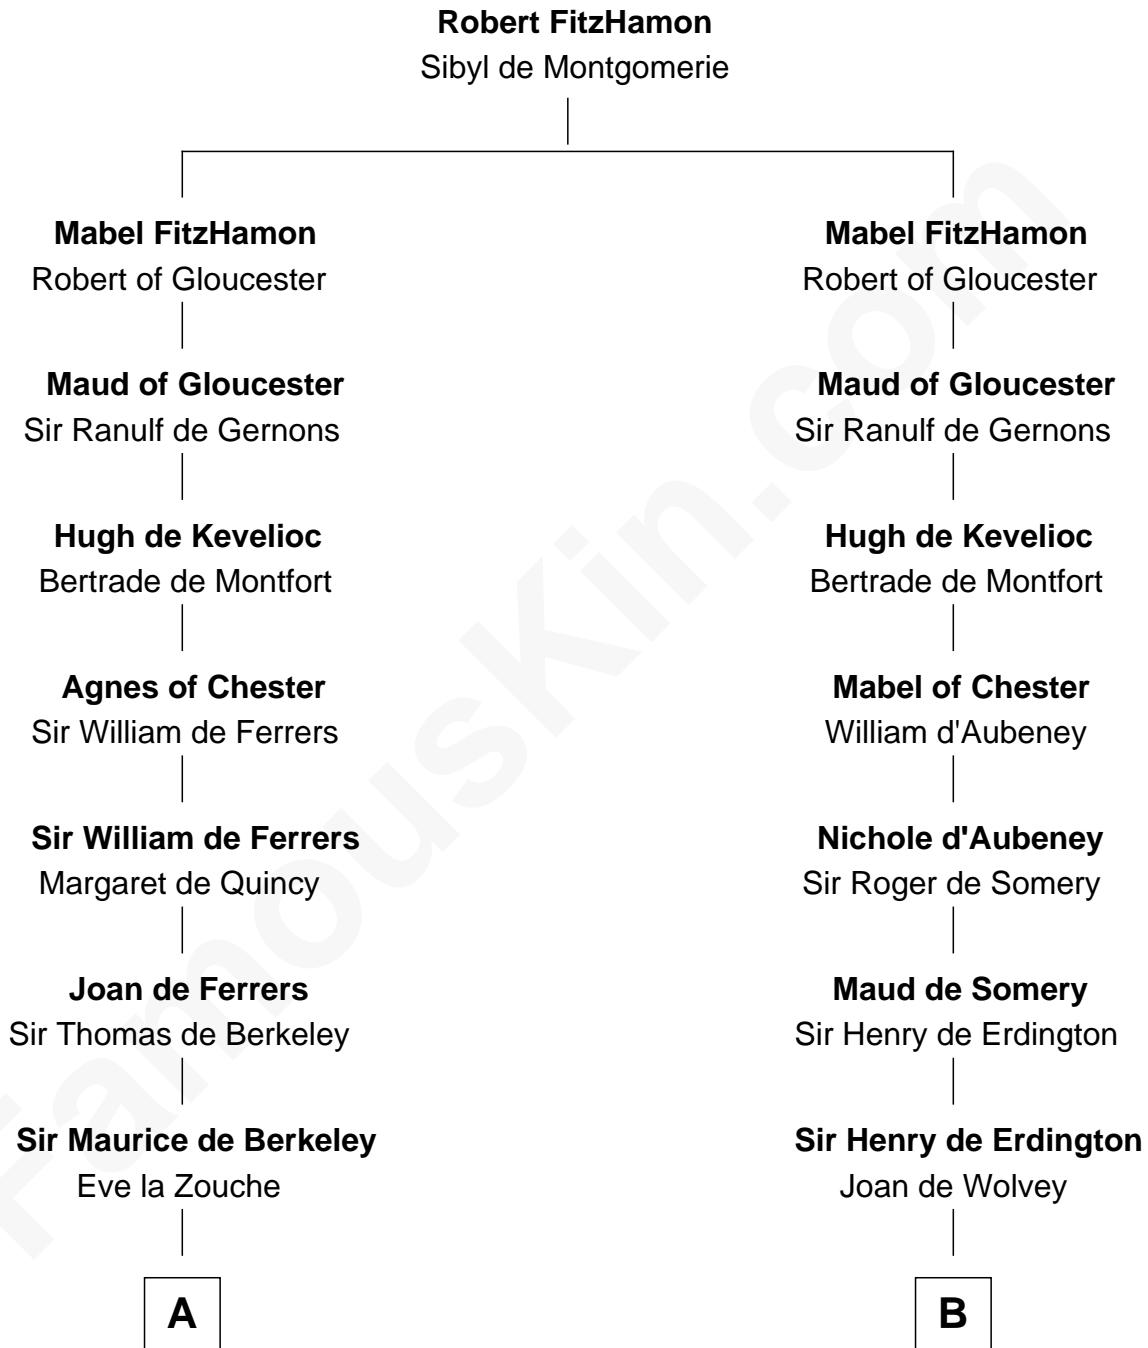

**FamousKin.com**  
**Relationship Chart of**  
**George Washington**  
*1st U.S. President*

19th cousin 1 time removed of

**John Hancock**  
*Signer of the Declaration of Independence*

**C**

**Lawrence Washington**

Mildred Warner

**Augustine Washington**

Mary Ball

**George Washington**

*1st U.S. President*

**D**

**Mary Bulkeley**

Rev. Thomas Clarke

**Elizabeth Clarke**

John Hancock

**Rev. John Hancock**

Mary Hawke

**John Hancock**

*Signer of Declaration of Independence*

FamousKin.com