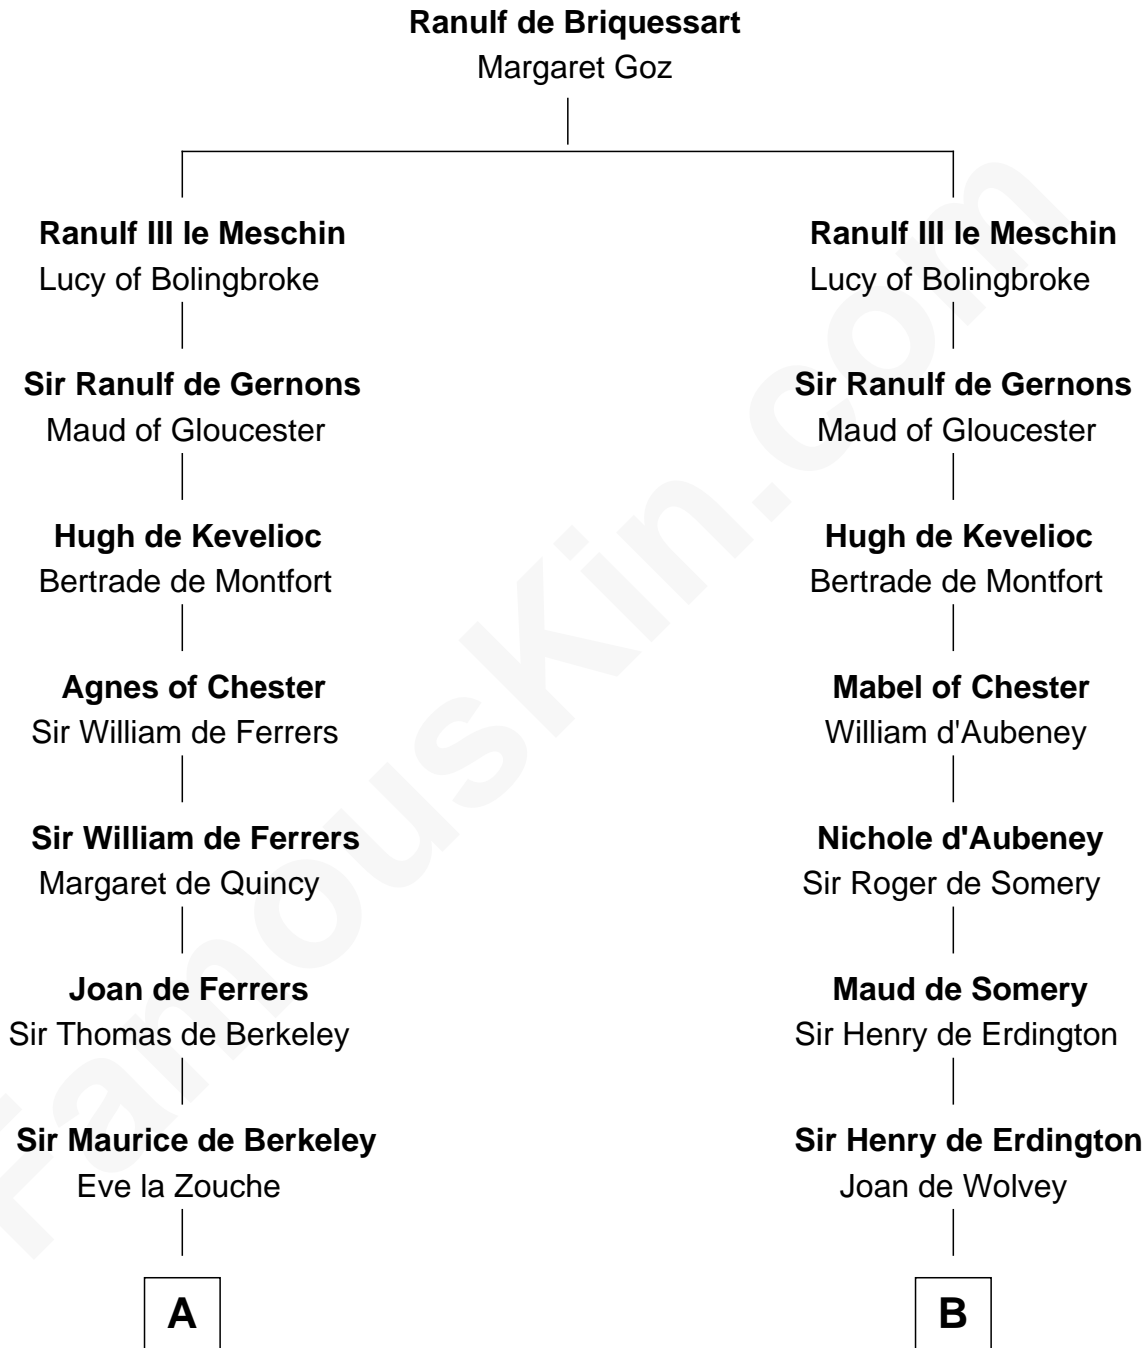

**FamousKin.com**  
**Relationship Chart of**  
**George Washington**  
*1st U.S. President*

19th cousin 1 time removed of

**John Hancock**  
*Signer of the Declaration of Independence*

**C**

**Lawrence Washington**

Mildred Warner

**Augustine Washington**

Mary Ball

**George Washington**

*1st U.S. President*

**D**

**Mary Bulkeley**

Rev. Thomas Clarke