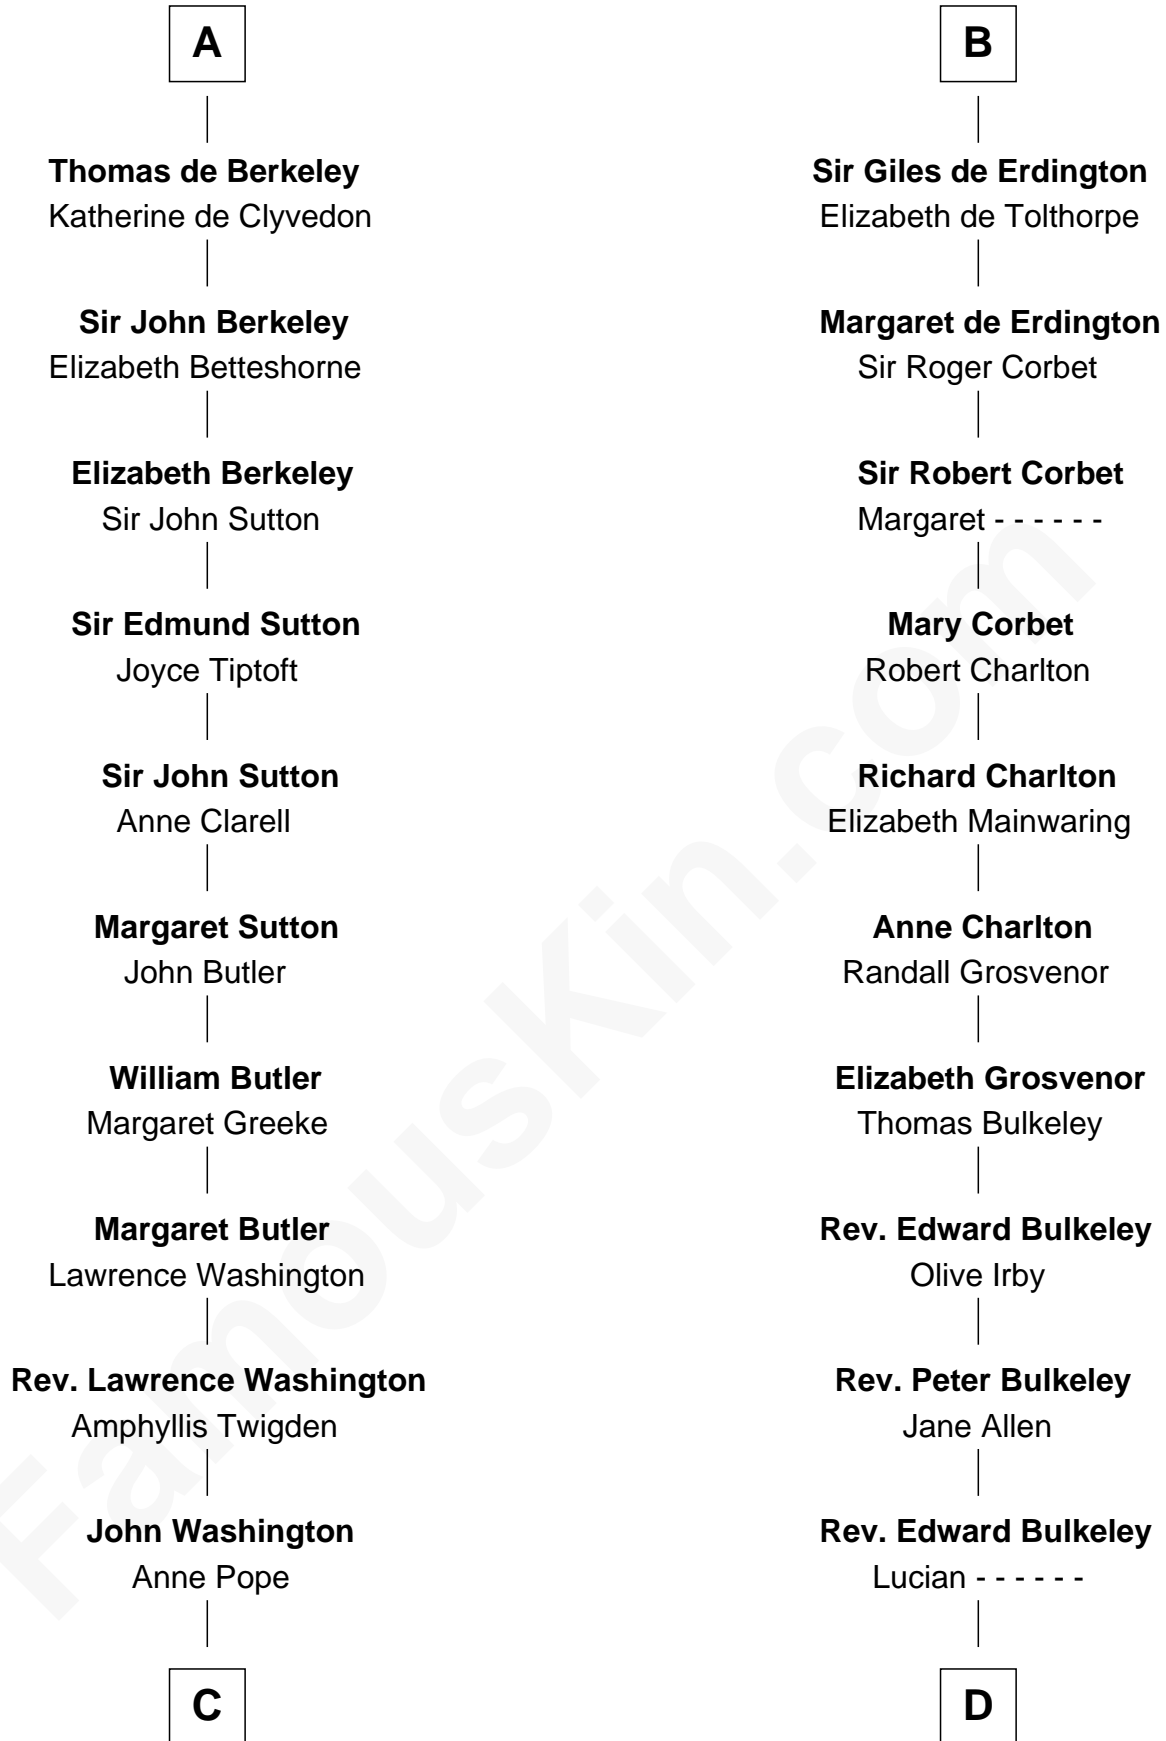

**FamousKin.com**  
**Relationship Chart of**  
**George Washington**  
*1st U.S. President*

19th cousin 1 time removed of

**John Hancock**  
*Signer of the Declaration of Independence*

**C**

**Lawrence Washington**

Mildred Warner

**Augustine Washington**

Mary Ball

**George Washington**

*1st U.S. President*

**D**

**Mary Bulkeley**

Rev. Thomas Clarke

**Elizabeth Clarke**

John Hancock

**Rev. John Hancock**

Mary Hawke

**John Hancock**

*Signer of Declaration of Independence*

FamousKin.com