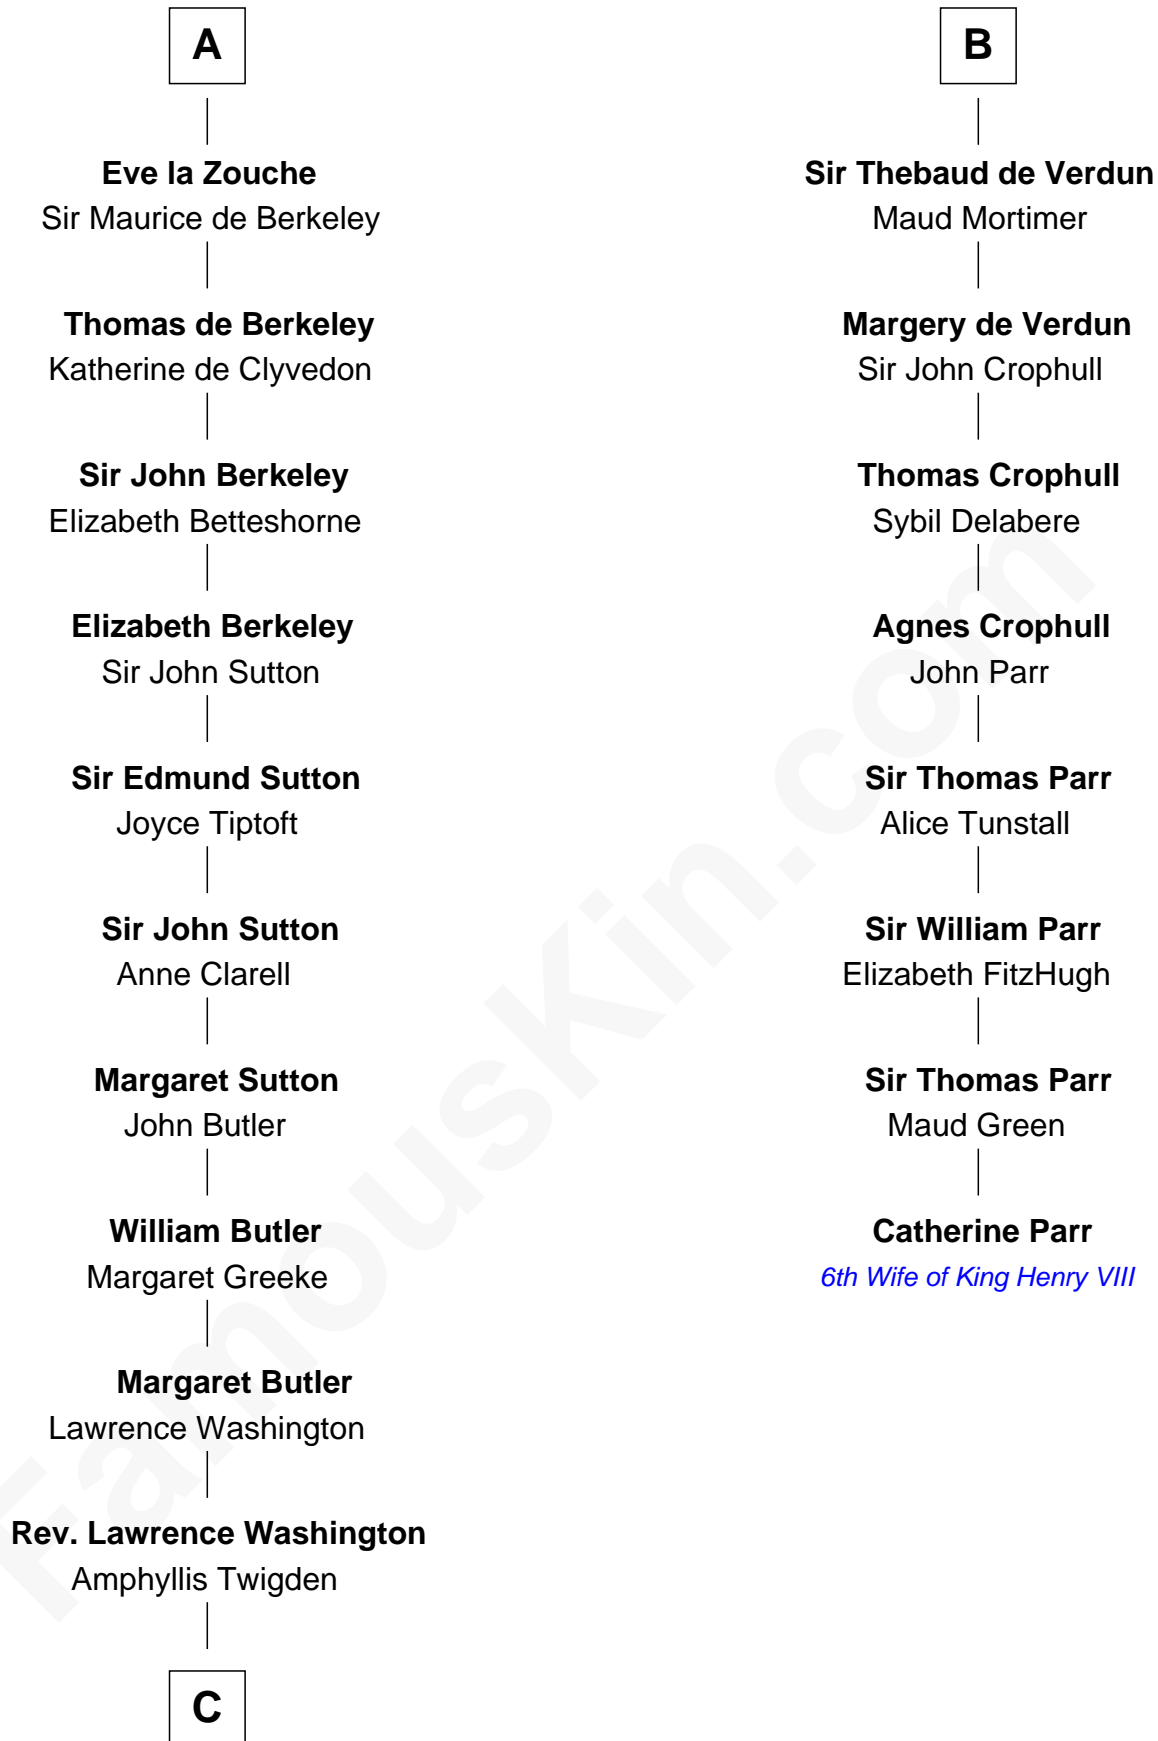

FamousKin.com
Relationship Chart of
George Washington
1st U.S. President

14th cousin 6 times removed of

Catherine Parr
6th Wife of King Henry VIII

C

—
John Washington

Anne Pope

—
Lawrence Washington

Mildred Warner

—
Augustine Washington

Mary Ball

—
George Washington

1st U.S. President

FamousKin.com