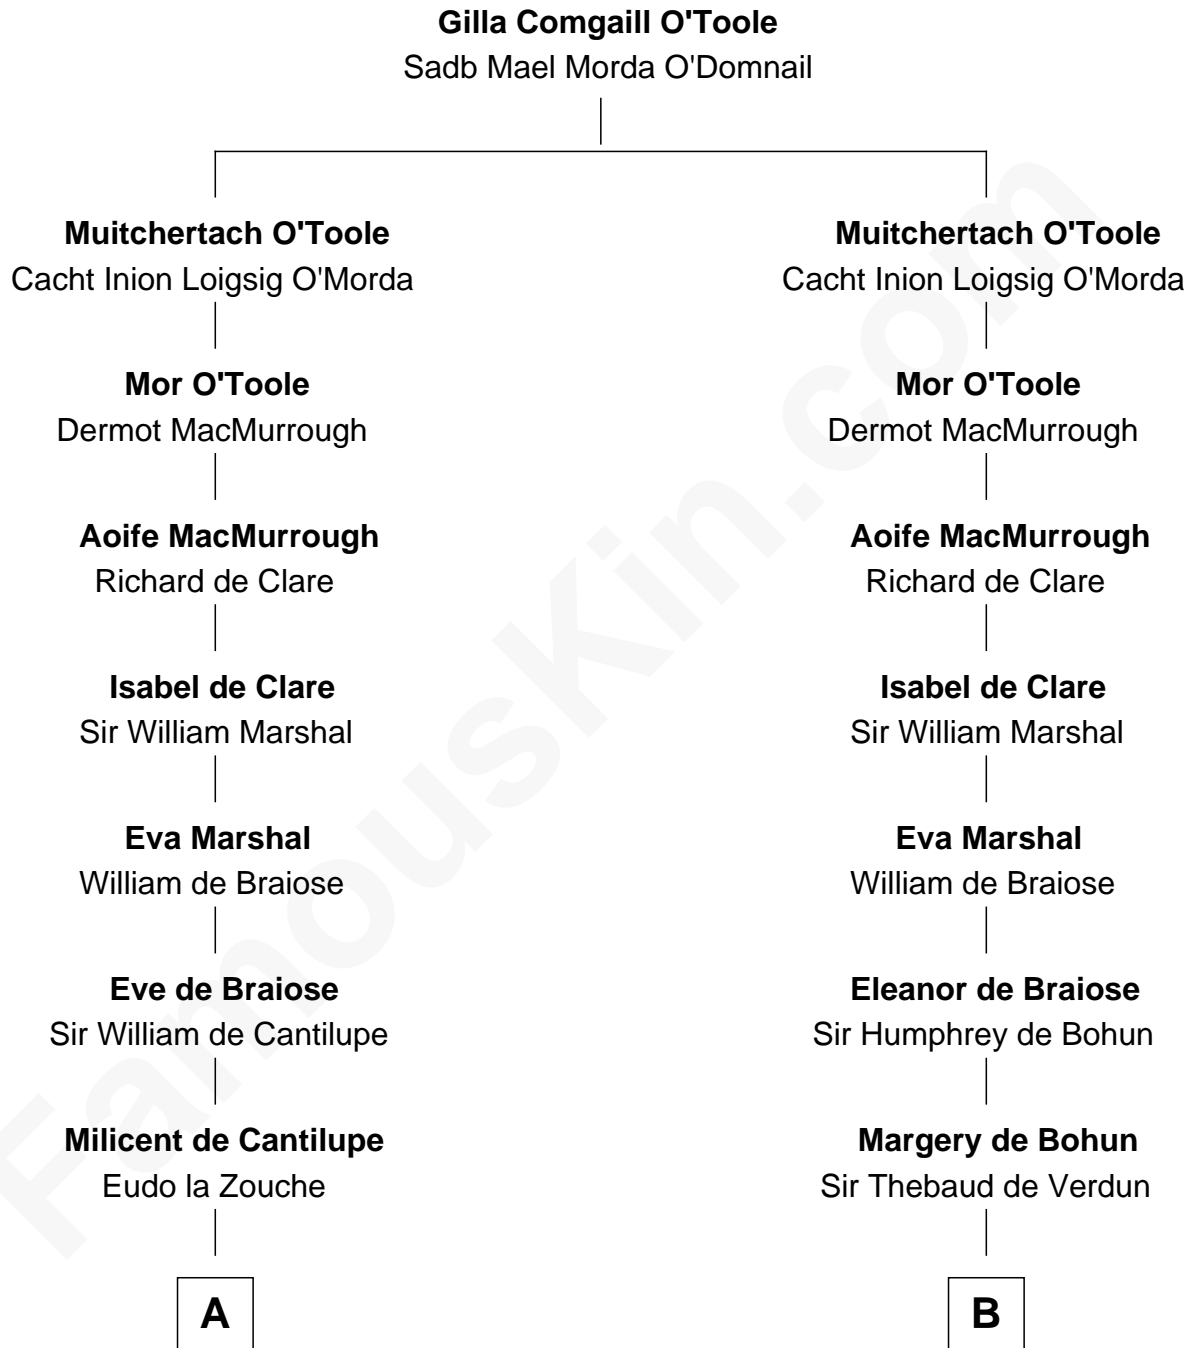

FamousKin.com
Relationship Chart of
George Washington
1st U.S. President

14th cousin 6 times removed of

Catherine Parr
6th Wife of King Henry VIII

C

—
John Washington

Anne Pope

—
Lawrence Washington

Mildred Warner

—
Augustine Washington

Mary Ball

—
George Washington

1st U.S. President

FamousKin.com