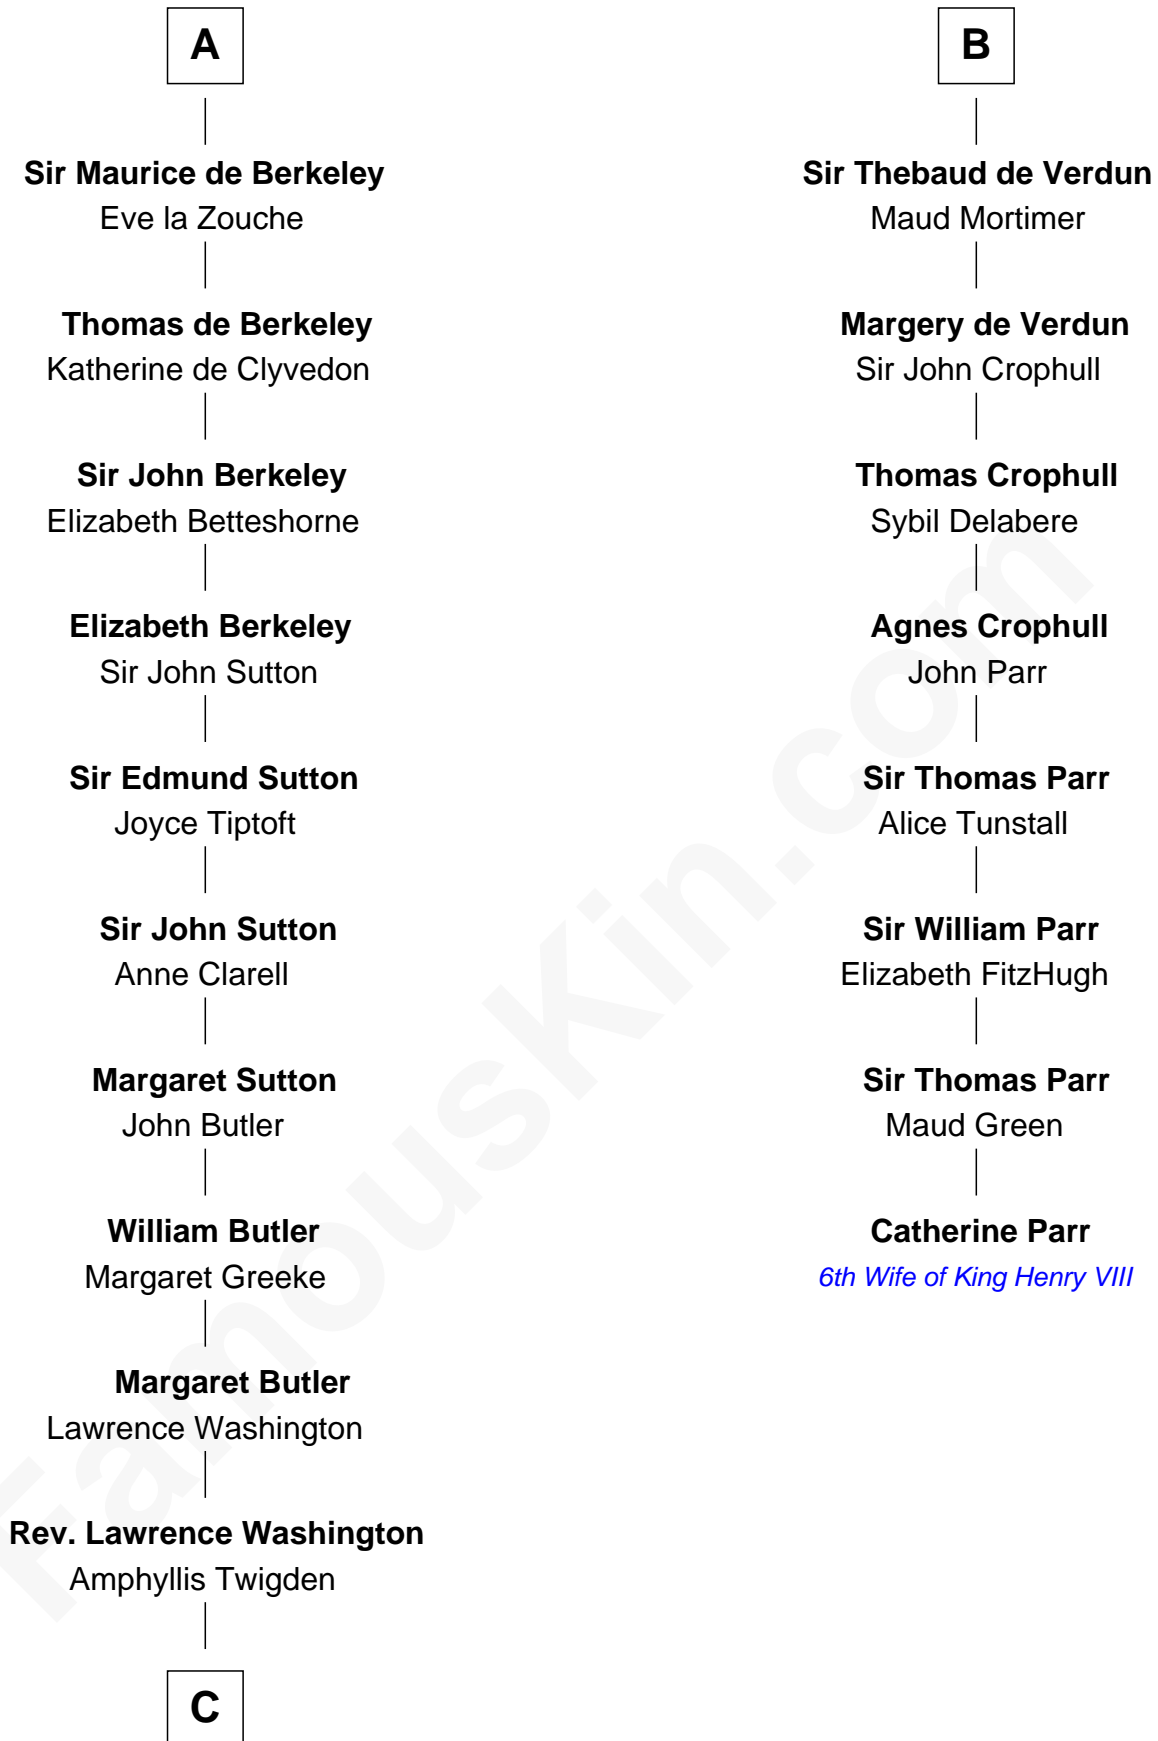

**FamousKin.com**  
**Relationship Chart of**  
**George Washington**  
*1st U.S. President*

14th cousin 6 times removed of

**Catherine Parr**  
*6th Wife of King Henry VIII*

FamousKin.com