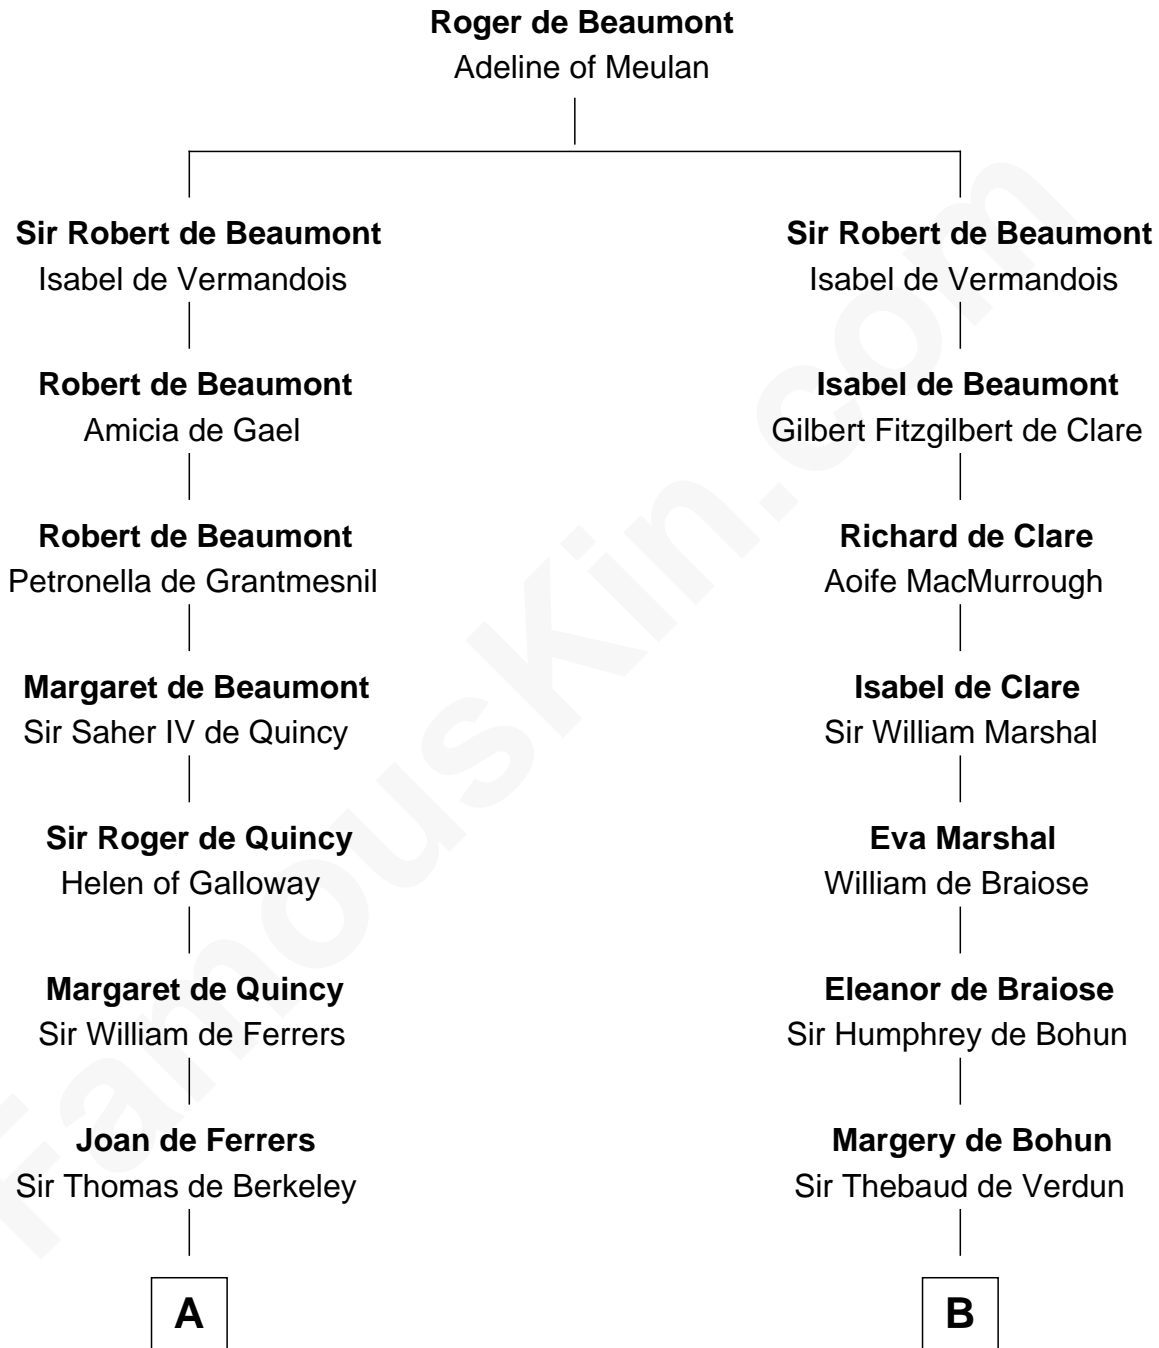

**FamousKin.com**  
**Relationship Chart of**  
**George Washington**  
*1st U.S. President*

14th cousin 6 times removed of

**Catherine Parr**  
*6th Wife of King Henry VIII*

FamousKin.com