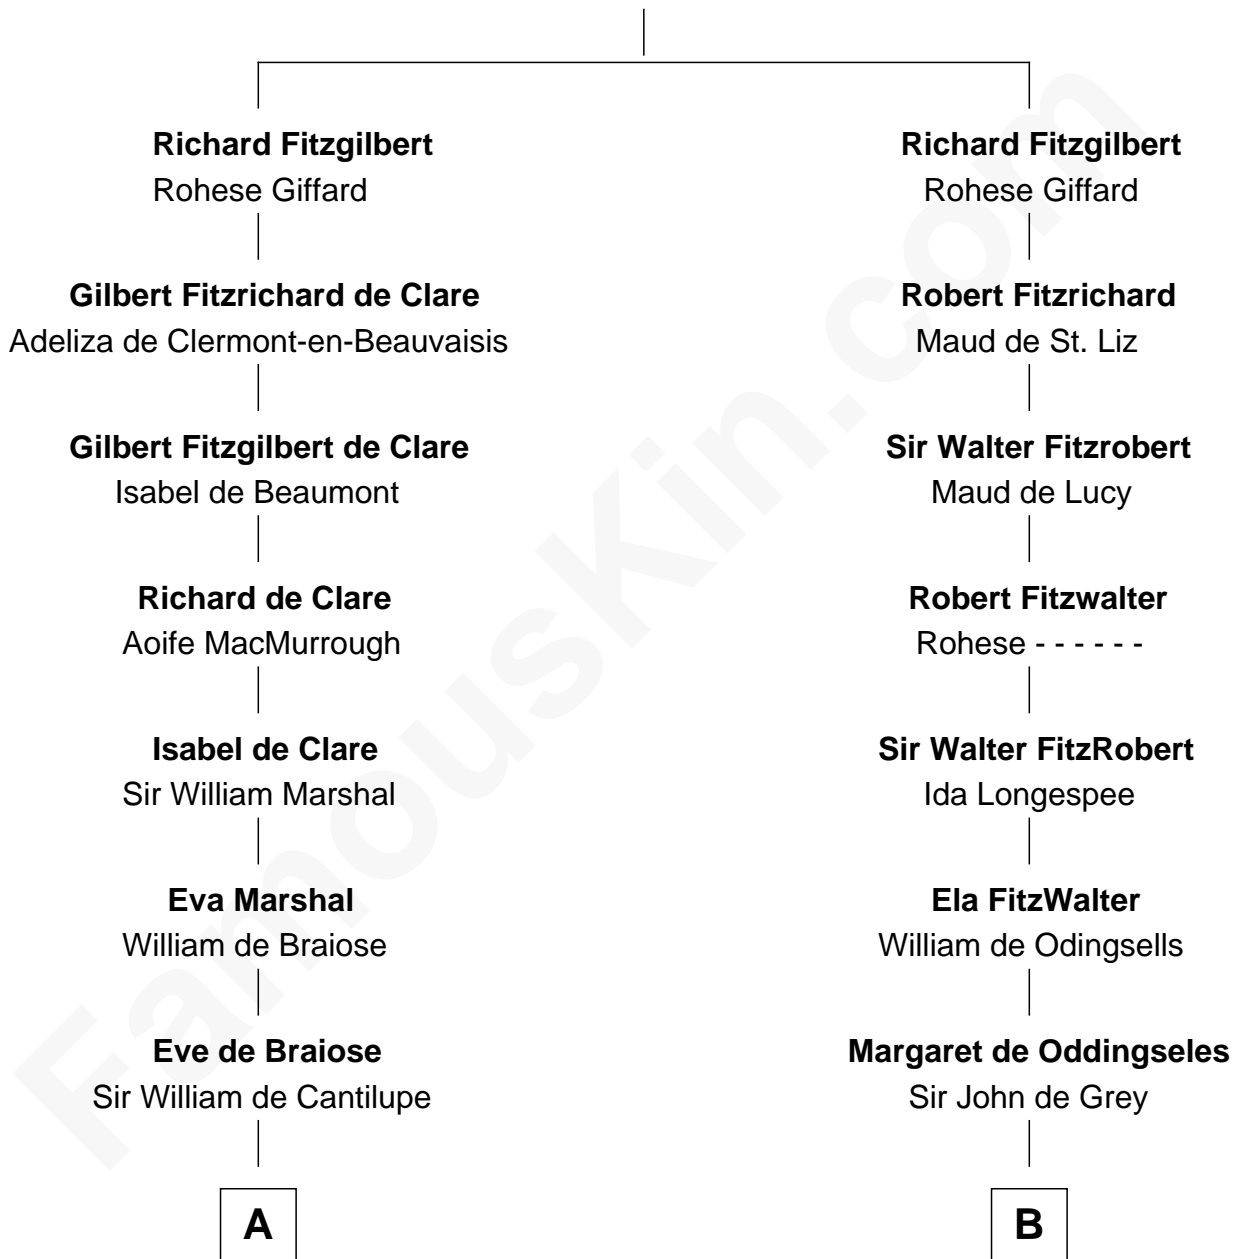

FamousKin.com
Relationship Chart of
George Washington
1st U.S. President

14th cousin 7 times removed of

Catherine Parr
6th Wife of King Henry VIII

Gilbert Crispin

FamousKin.com