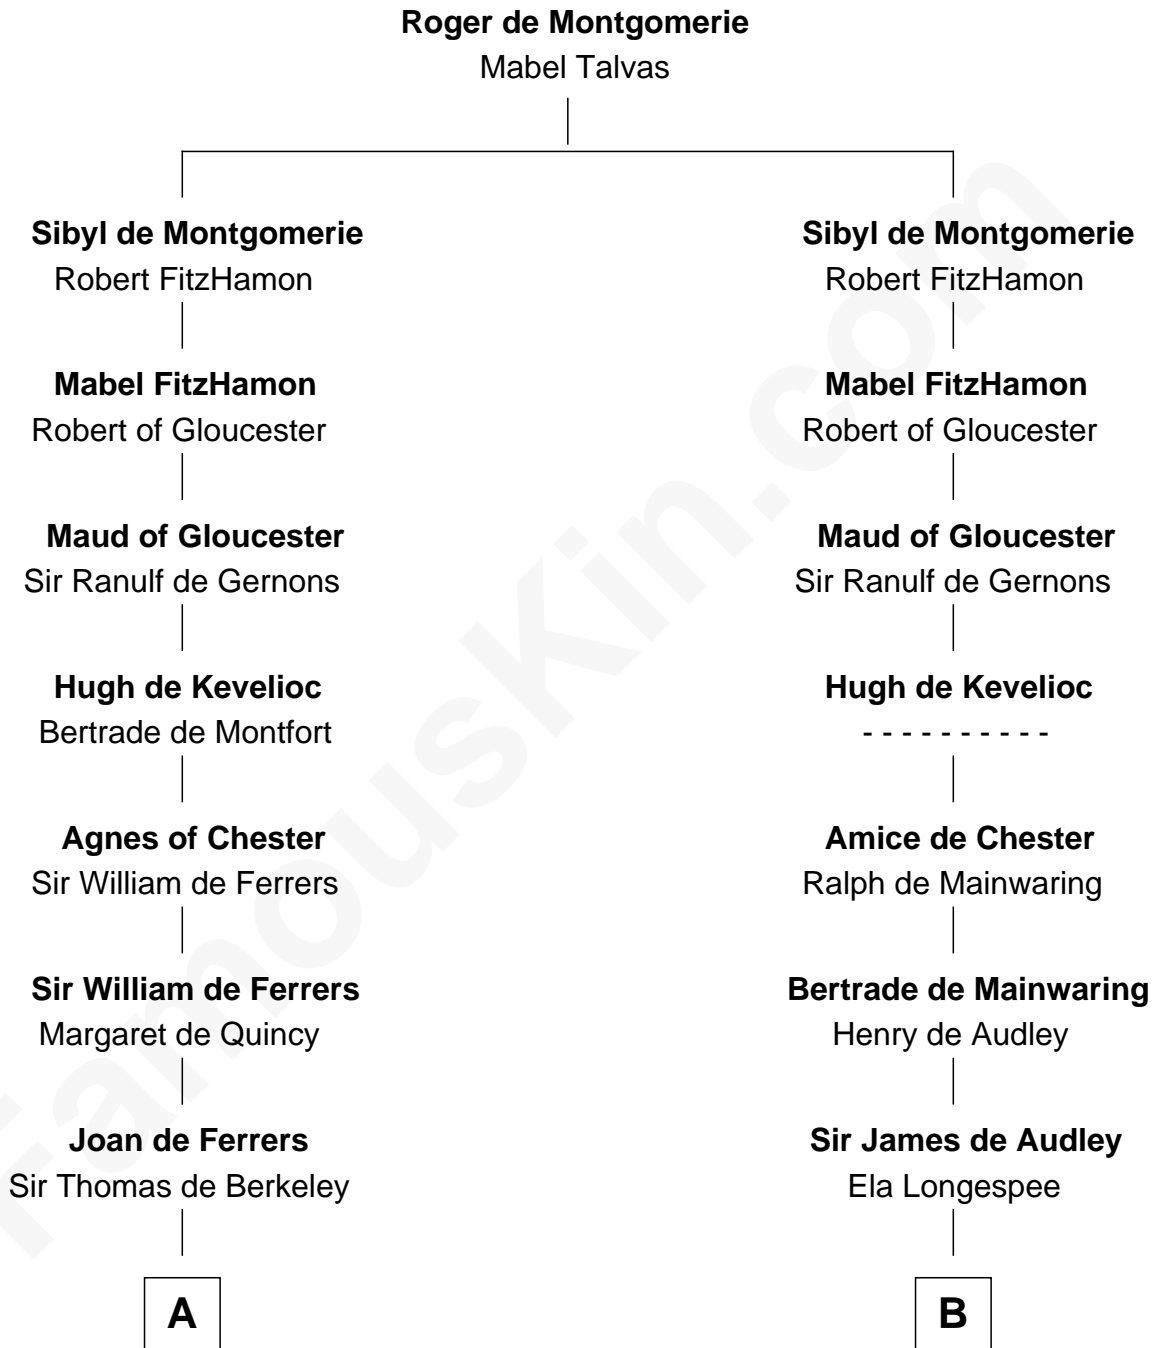

FamousKin.com
Relationship Chart of
George Washington
1st U.S. President

15th cousin 5 times removed of

Catherine Parr
6th Wife of King Henry VIII

C

—
John Washington

Anne Pope

—
Lawrence Washington

Mildred Warner

—
Augustine Washington

Mary Ball

—
George Washington

1st U.S. President

FamousKin.com