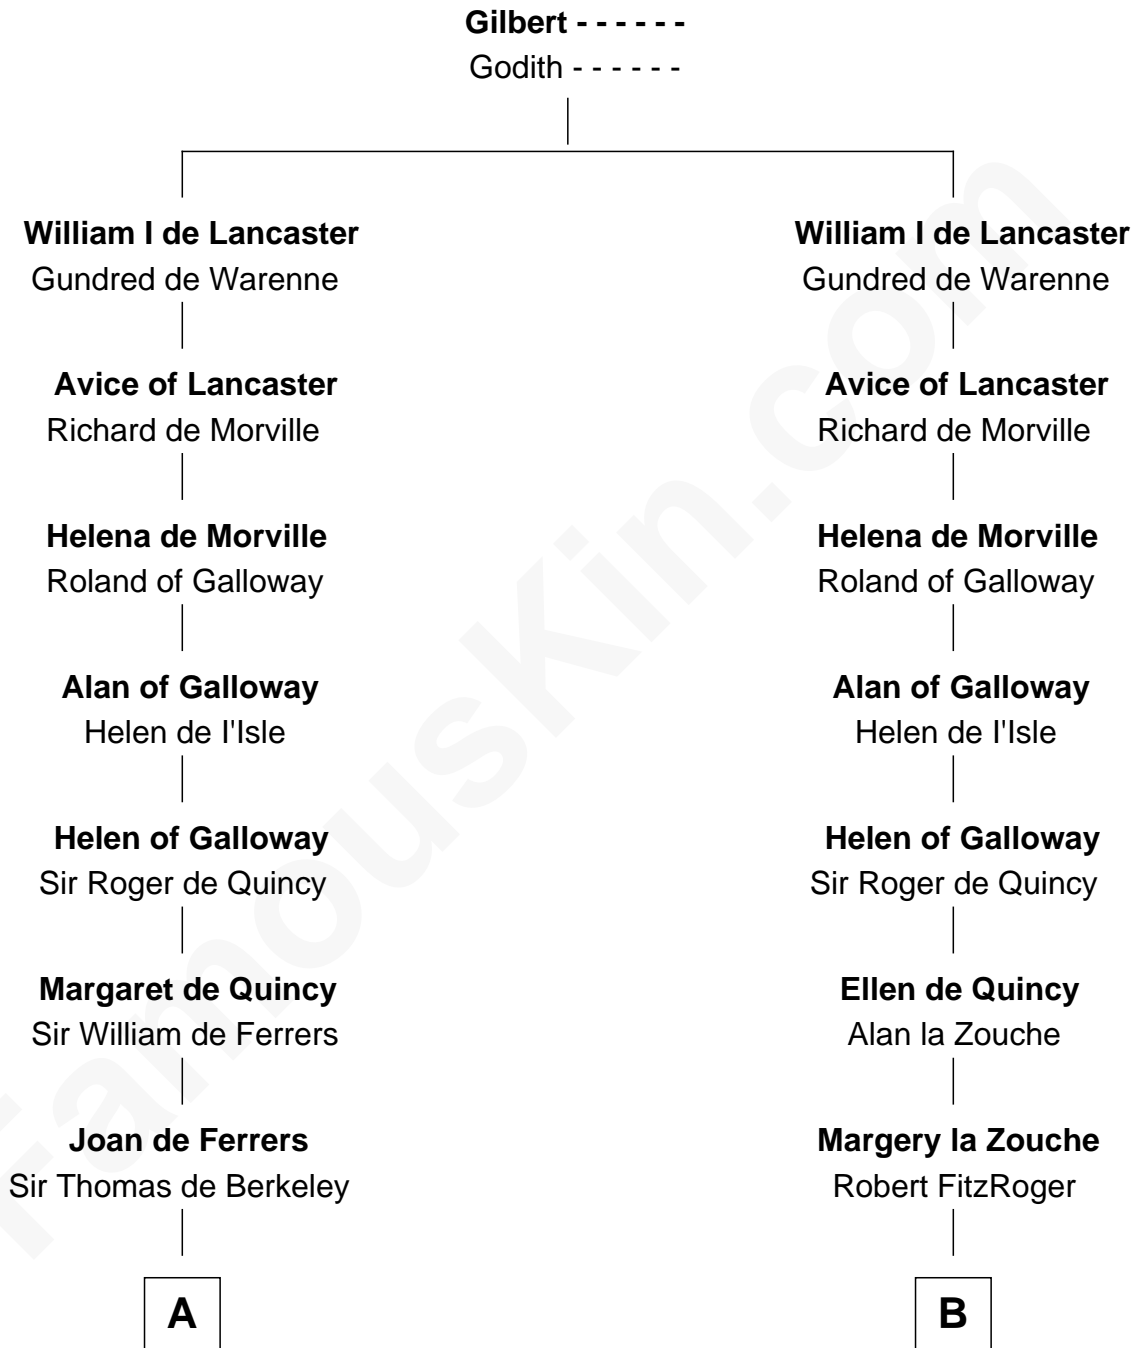

FamousKin.com
Relationship Chart of
George Washington
1st U.S. President

15th cousin 5 times removed of

Catherine Parr
6th Wife of King Henry VIII

FamousKin.com