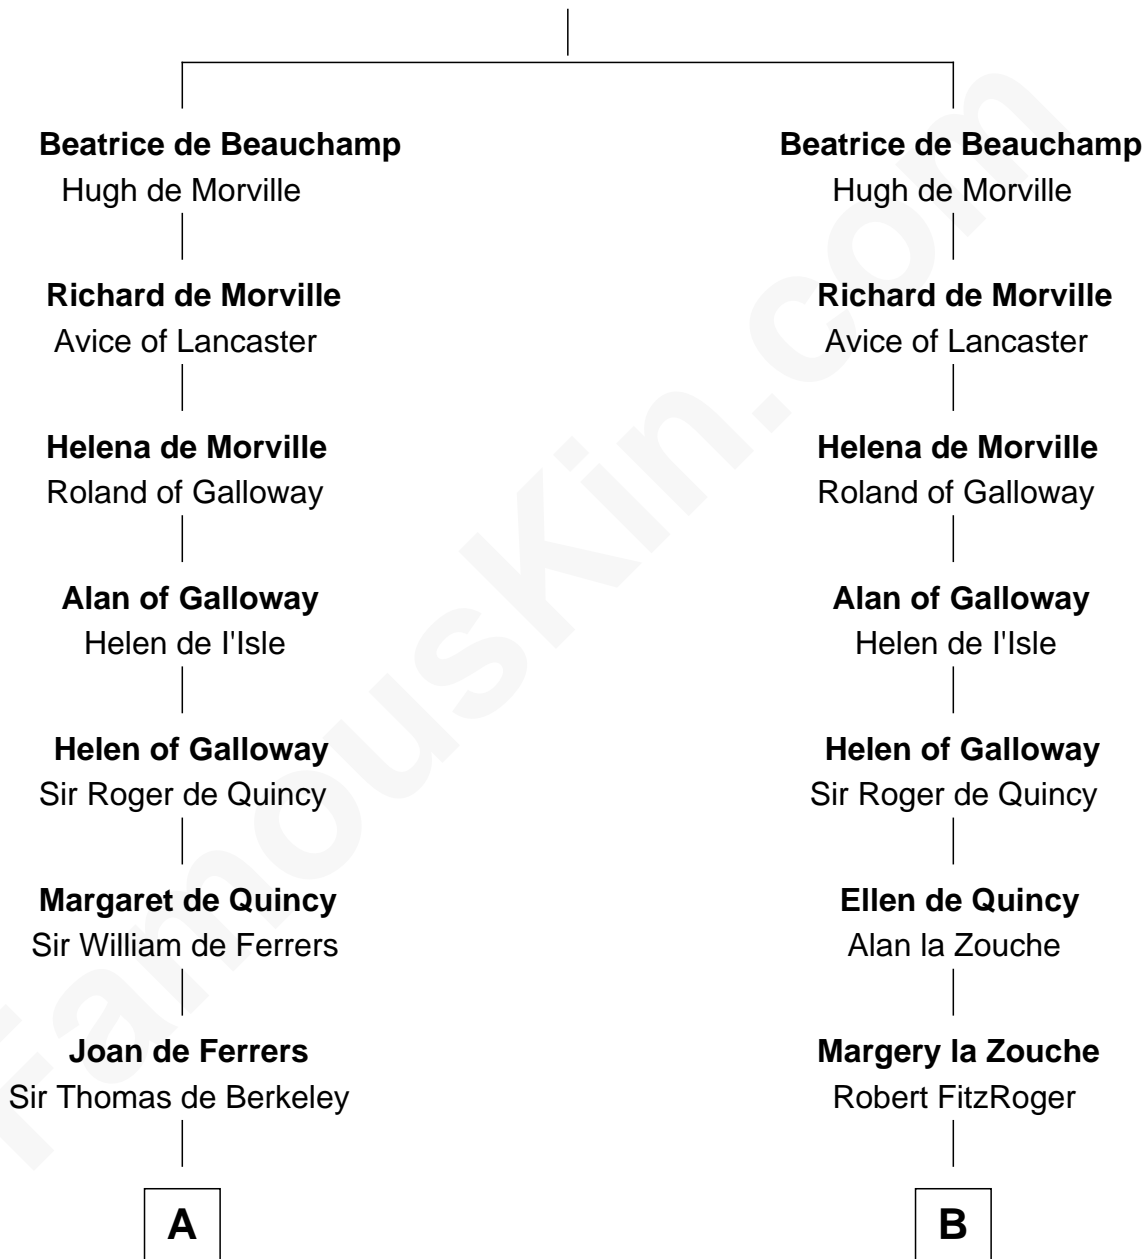

FamousKin.com
Relationship Chart of
George Washington
1st U.S. President

15th cousin 5 times removed of

Catherine Parr
6th Wife of King Henry VIII

Robert de Beauchamp

FamousKin.com