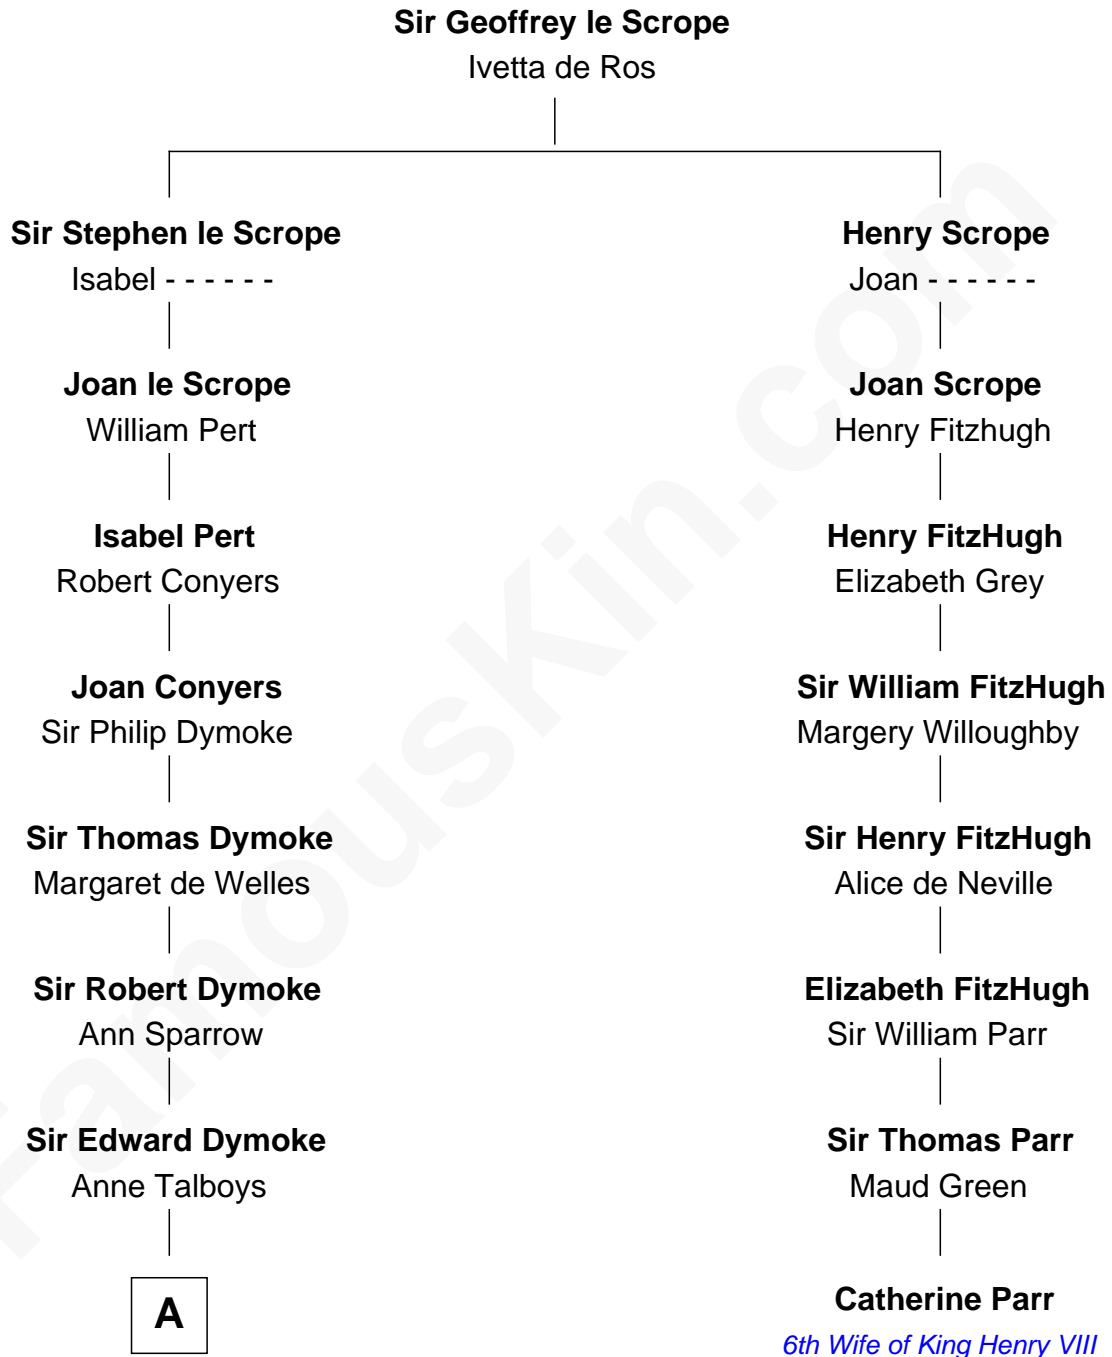

FamousKin.com
Relationship Chart of
George Washington
1st U.S. President

7th cousin 6 times removed of
Catherine Parr
6th Wife of King Henry VIII

A

—
Frances Dymoke
Sir Thomas Windebank

—
Mildred Windebank
Robert Reade

—
Col. George Reade
Elizabeth Martiau

—
Mildred Reade
Col. Augustine Warner

—
Mildred Warner
Lawrence Washington

—
Augustine Washington
Mary Ball

—
George Washington
1st U.S. President

FamousKin.com