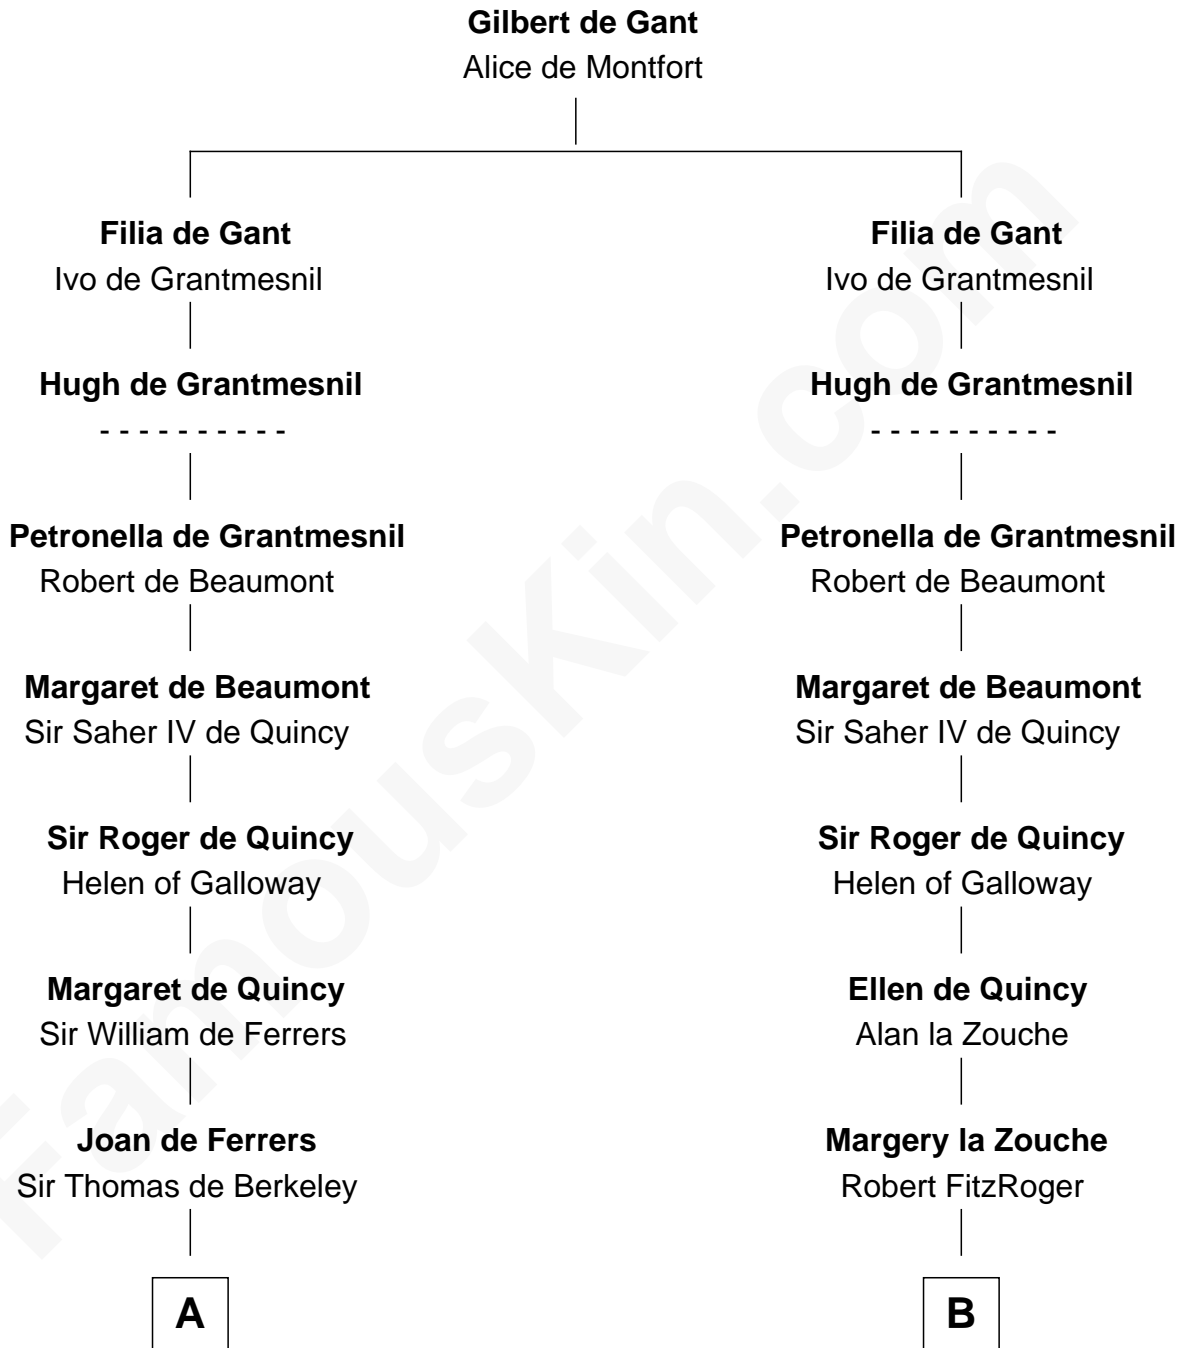

FamousKin.com
Relationship Chart of
George Washington
1st U.S. President

15th cousin 5 times removed of

Catherine Parr
6th Wife of King Henry VIII

C

—
John Washington

Anne Pope

—
Lawrence Washington

Mildred Warner

—
Augustine Washington

Mary Ball

—
George Washington

1st U.S. President

FamousKin.com