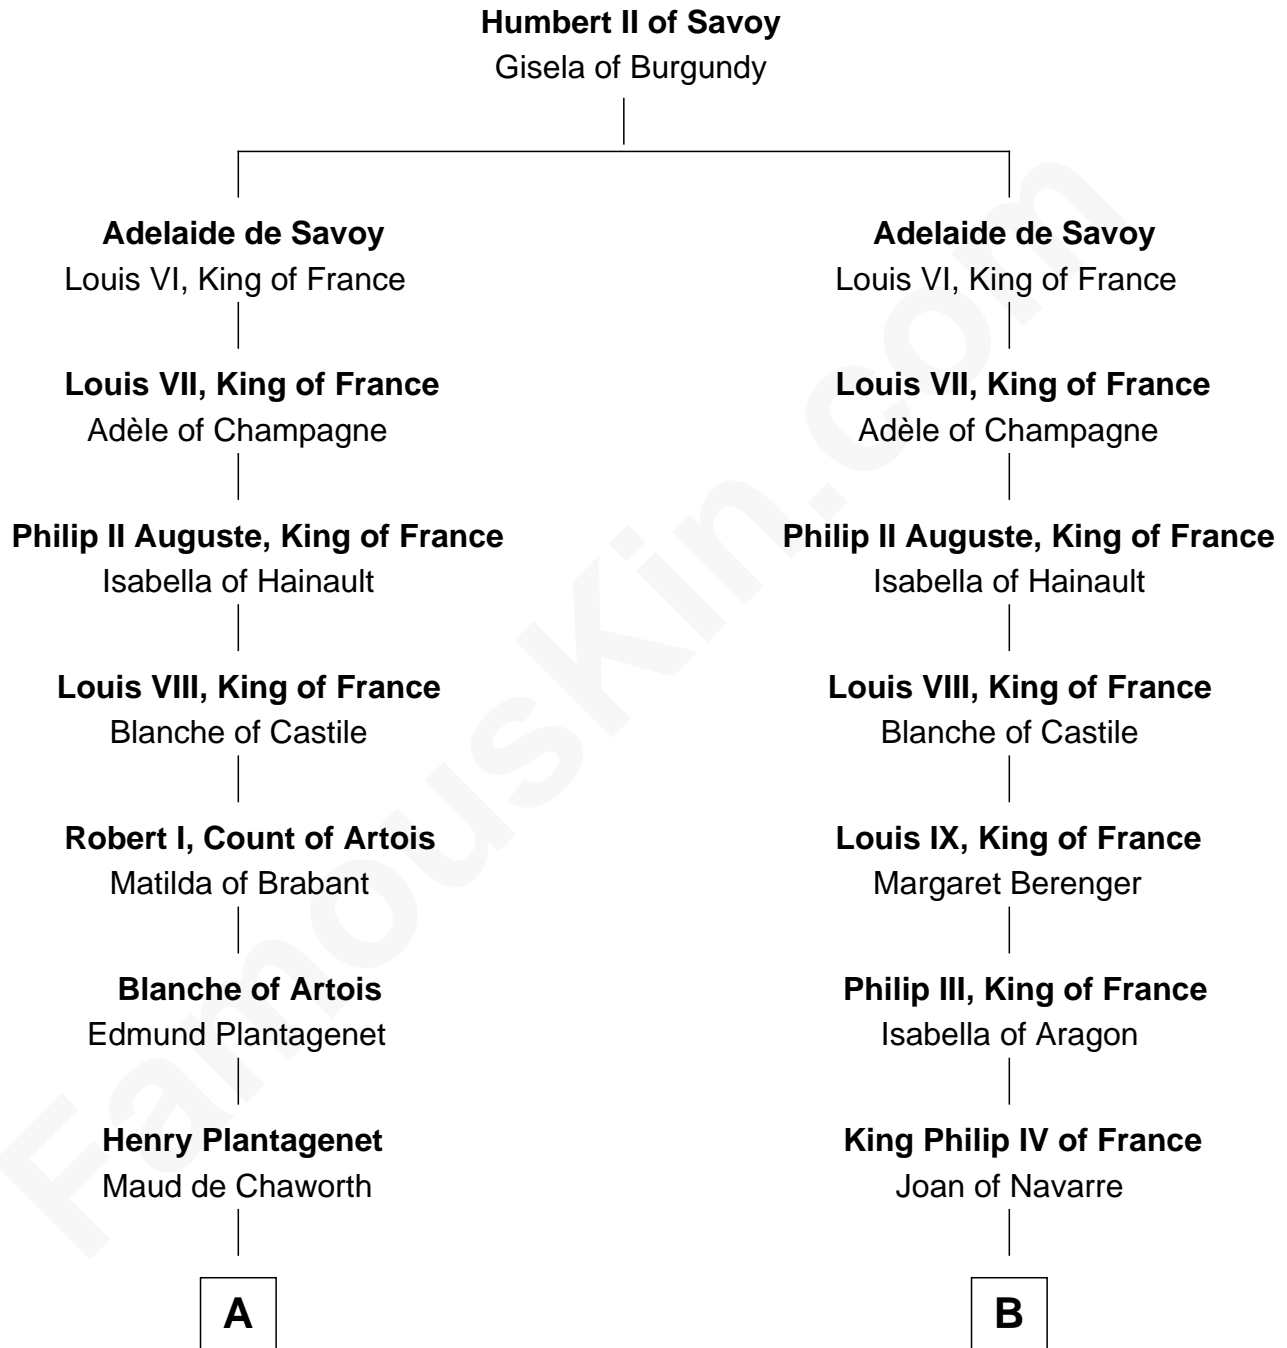

FamousKin.com

Relationship Chart of

George Washington

1st U.S. President

15th cousin 5 times removed of

Catherine Parr

6th Wife of King Henry VIII

C

—
John Washington

Anne Pope

—
Lawrence Washington

Mildred Warner

—
Augustine Washington

Mary Ball

—
George Washington

1st U.S. President