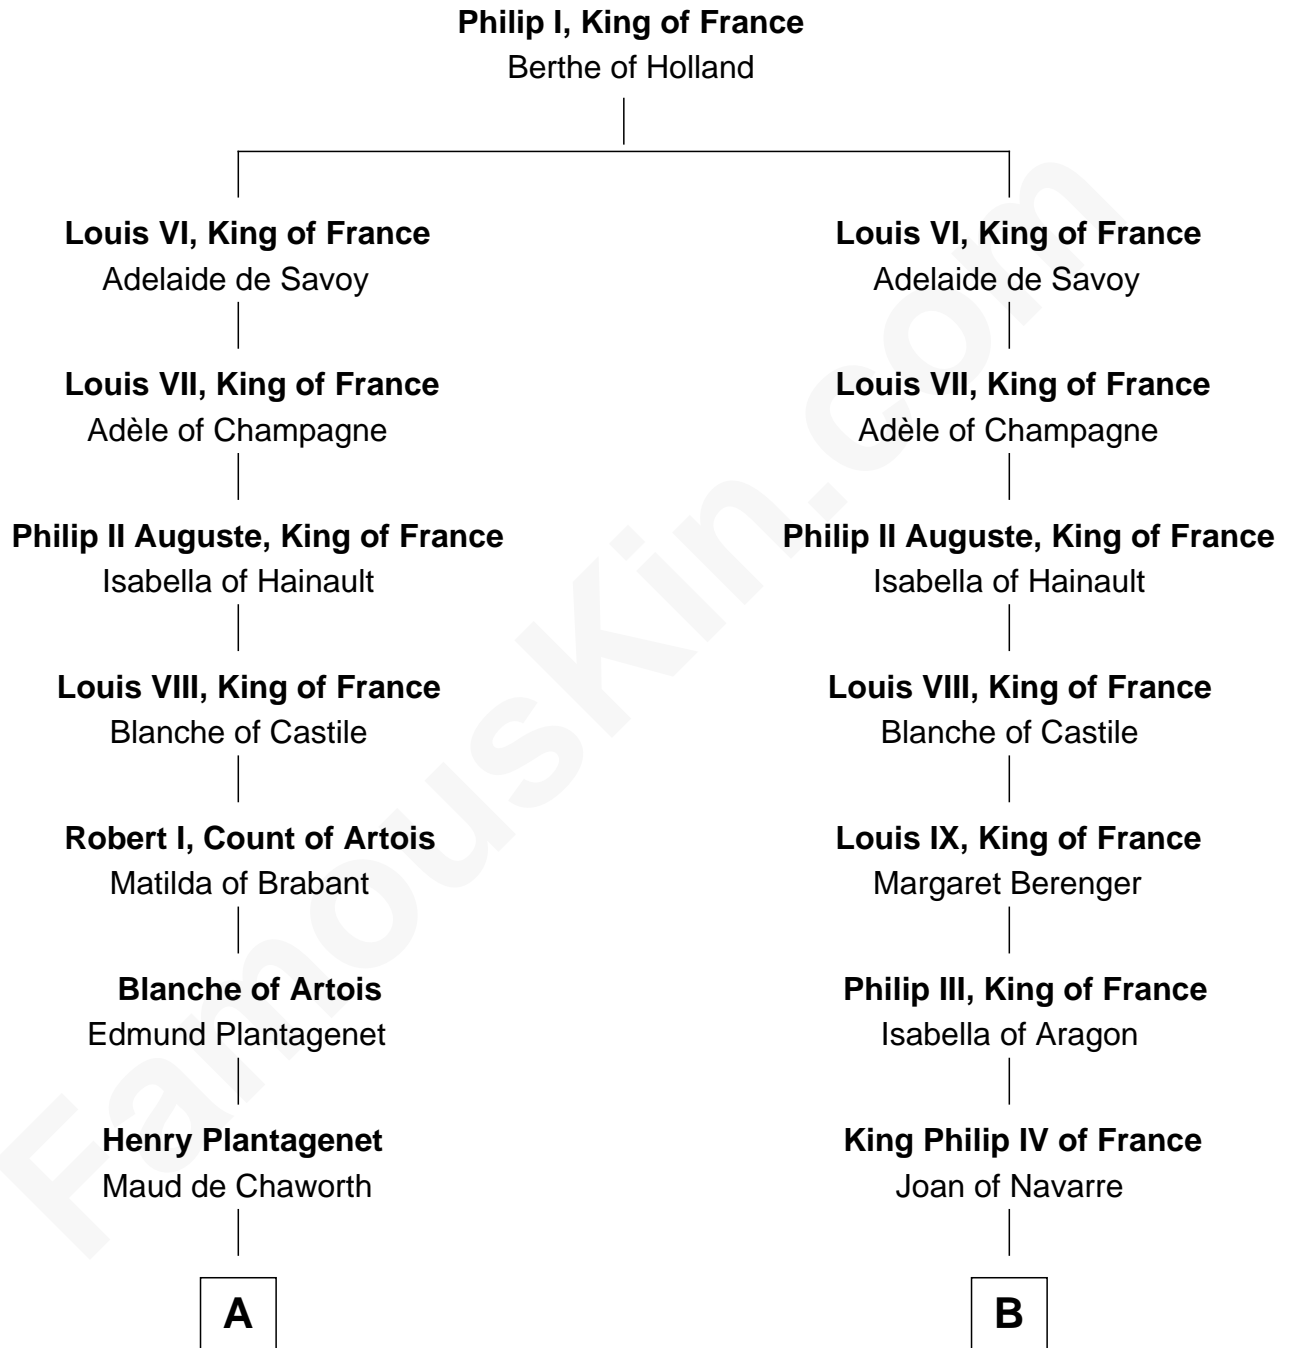

FamousKin.com

Relationship Chart of

George Washington

1st U.S. President

15th cousin 5 times removed of

Catherine Parr

6th Wife of King Henry VIII

C

|
John Washington

Anne Pope

|
Lawrence Washington

Mildred Warner

|
Augustine Washington

Mary Ball

|
George Washington

1st U.S. President